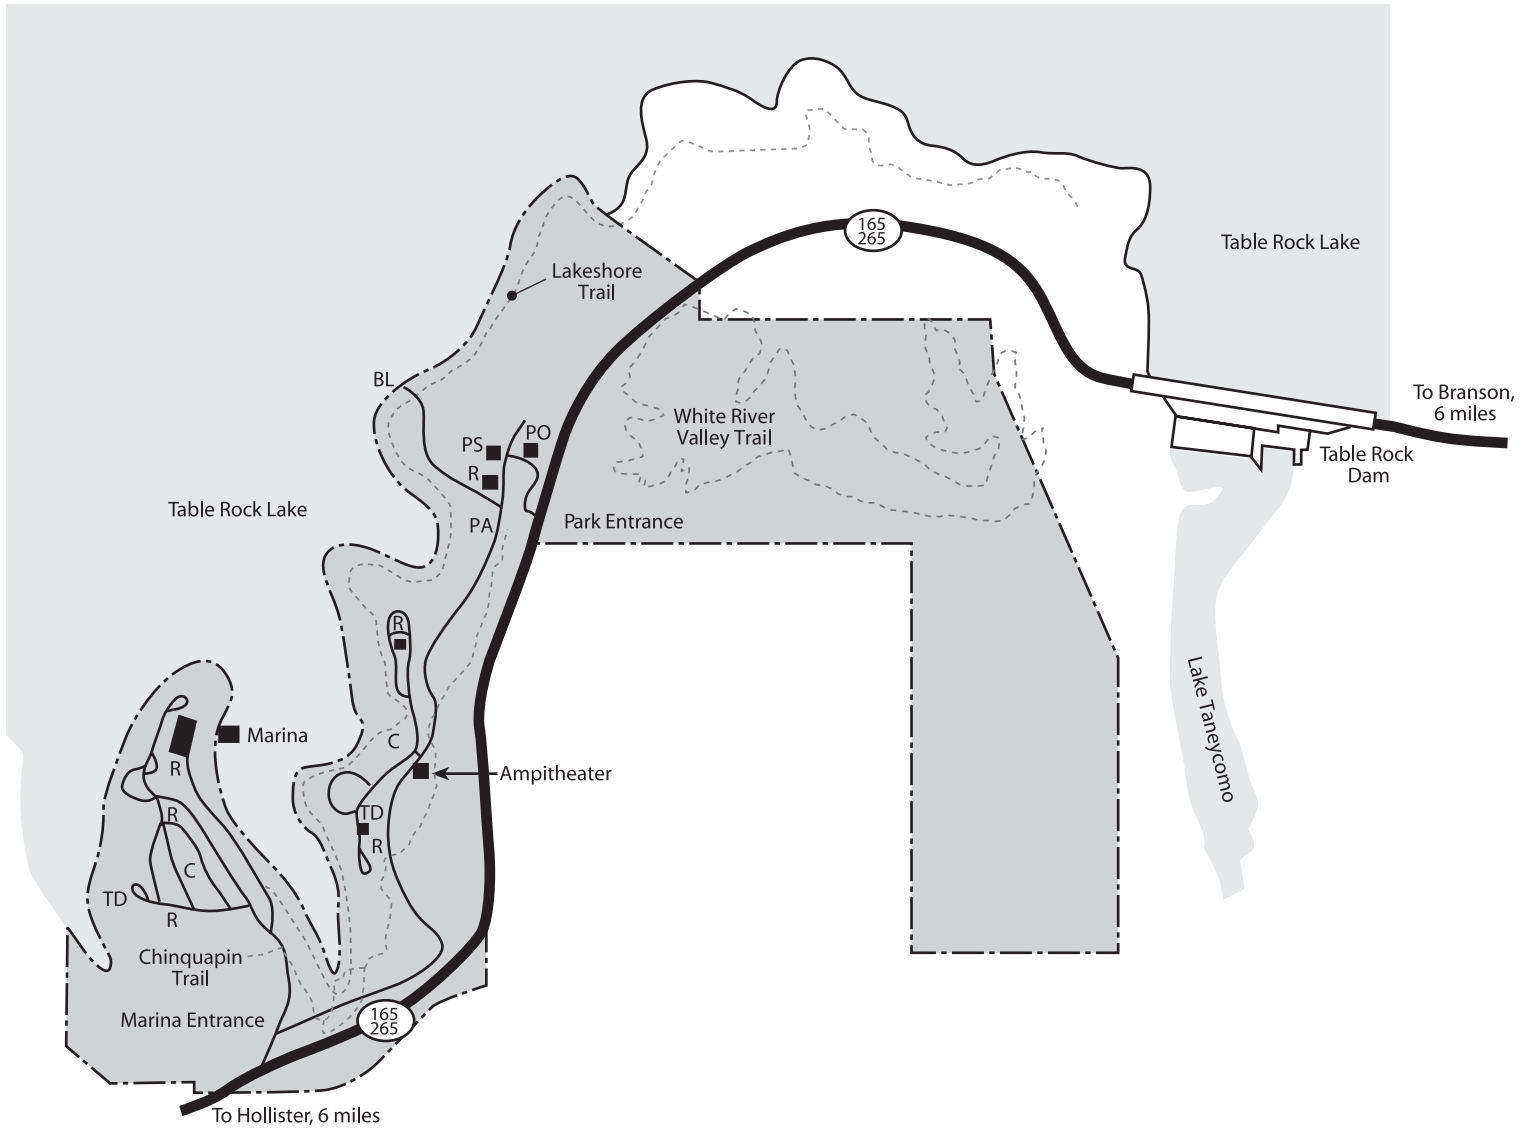

TABLE ROCK STATE PARK

LEGEND

- C Camping
- PA Picnic Area
- PS Picnic Shelter
- PO Park Office
- R Restroom
- TD Trailer Disposal Station
- BL Boat Launch
- Lakeshore Trail