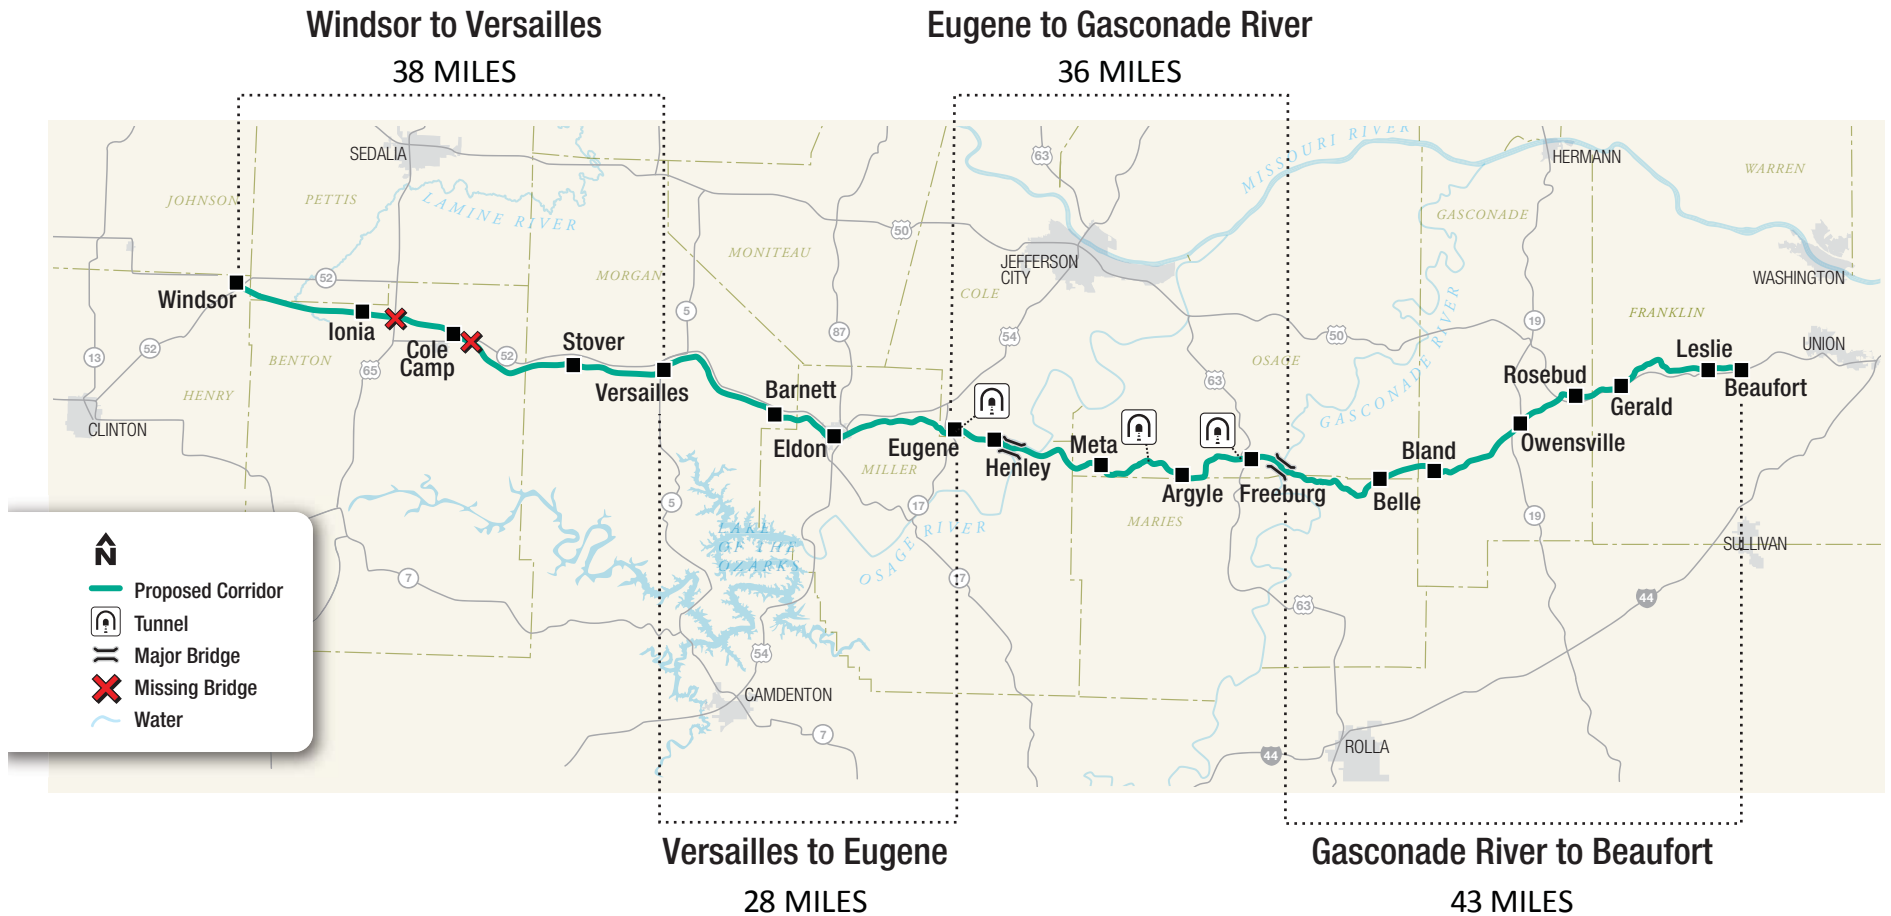

Potential Development Sections

THE ROCK ISLAND LINE CORRIDOR CROSSES THROUGH NINE COUNTIES:
Henry, Pettis, Benton, Morgan, Miller, Cole, Osage, Maries, Gasconade and Franklin.