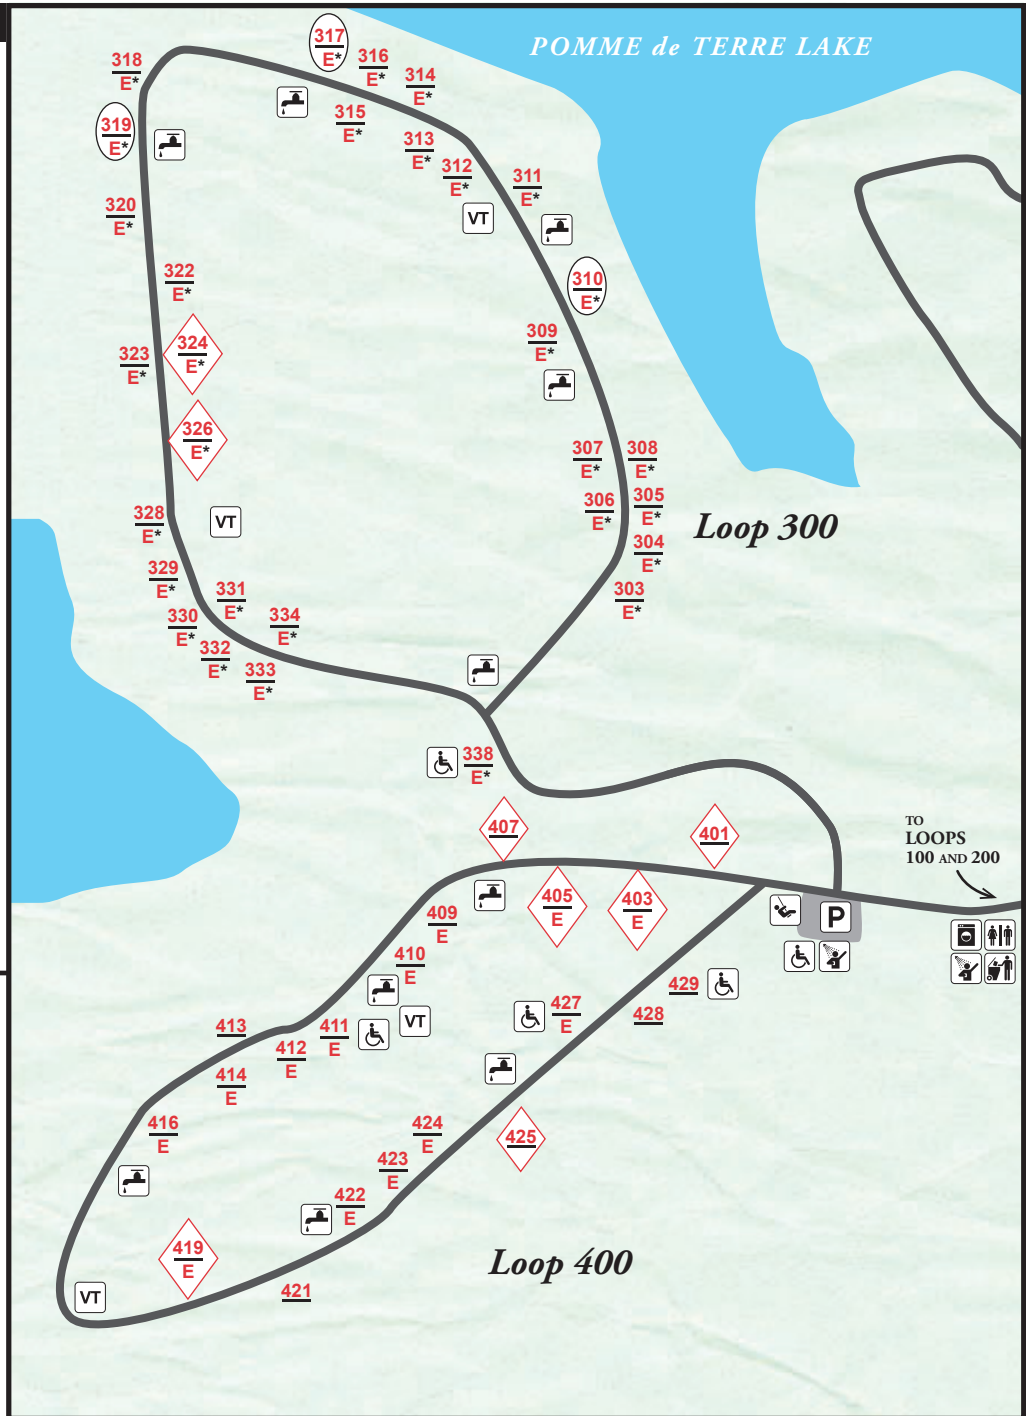

POMME de TERRE STATE PARK

Pittsburg Campground

Loops 300 and 400

LEGEND

- # reservable site
- # basic site
- E electric site
- ◆ family site
- * 50 amp service
- Ⓢ pull-through site
- ♿ accessible
- 🚰 water
- 🚻 restroom
- 🚿 showerhouse
- 🧺 laundry
- 🚽 vault toilet
- ♻️ trash dumpster
- 🎡 playground

*Loop 300 is closed
December through
February*