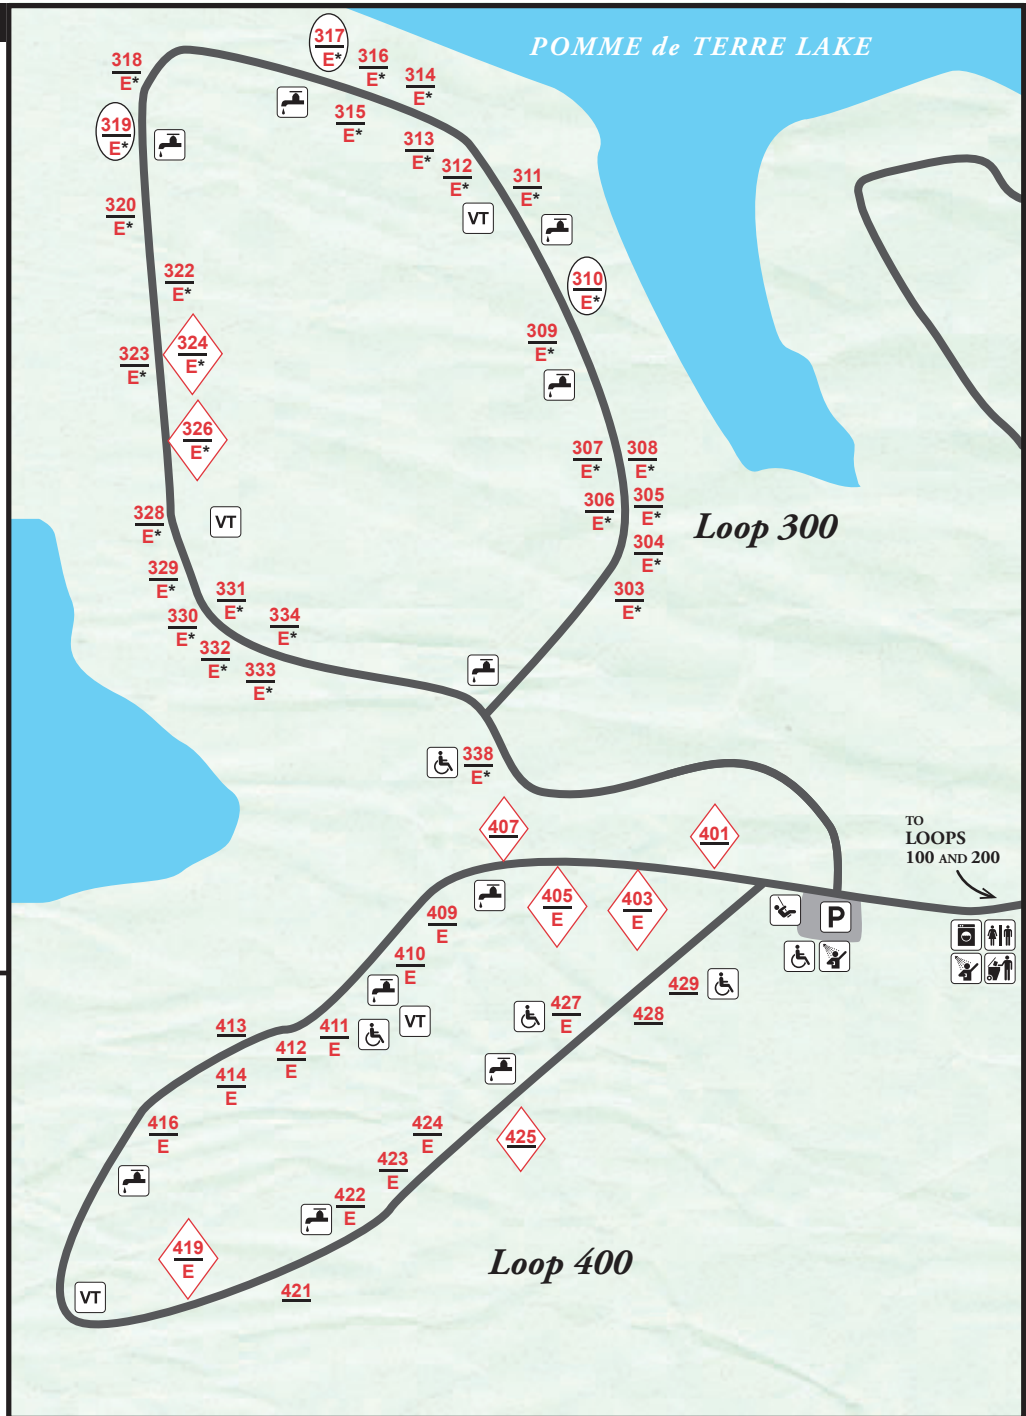

POMME de TERRE STATE PARK

Pittsburg Campground

Loops 300 and 400

LEGEND

- # reservable site
- # basic site
- E electric site
- ◆ family site
- * 50 amp service
- Ⓢ pull-through site
- ♿ accessible
- 🚰 water
- 🚻 restroom
- 🚿 showerhouse
- 🧺 laundry
- 🚽 vault toilet
- ♻️ trash dumpster
- 🎡 playground

*Loop 300 is closed
December through
February*