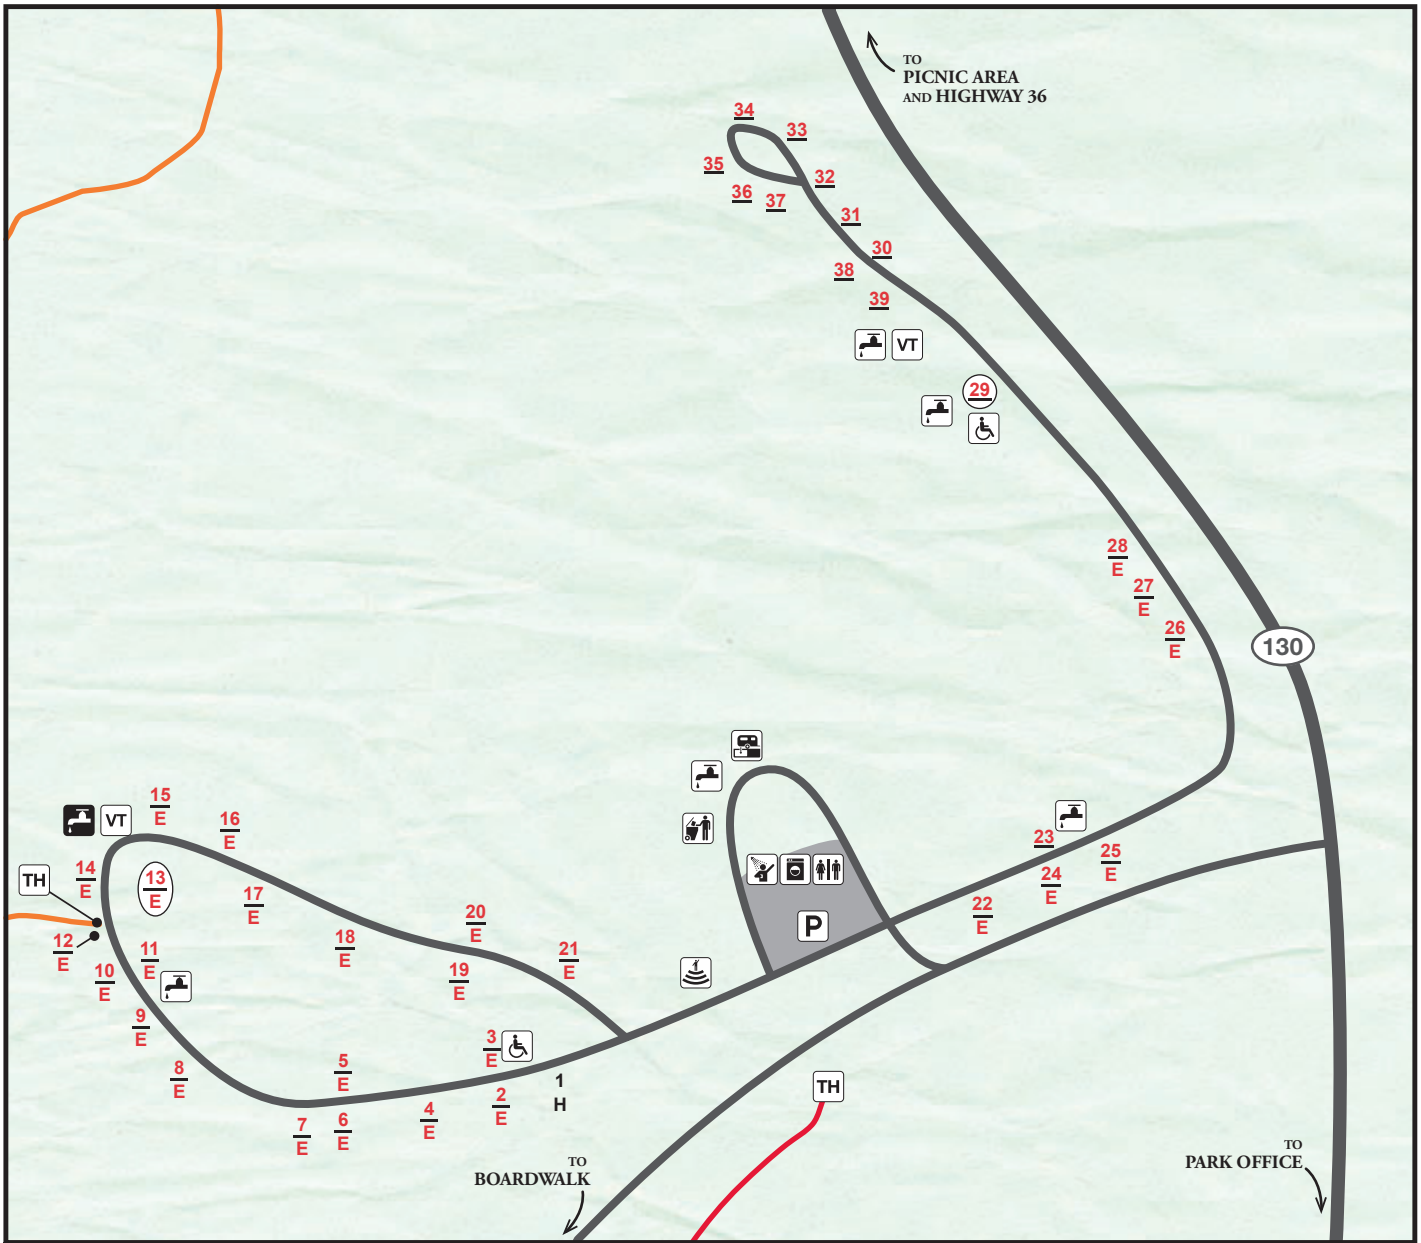

PERSHING STATE PARK

Campground

LEGEND

- | | | |
|---|--|---|
| # reservable site |  restroom |  trailhead |
| E electric site |  showerhouse |  Canfield Savanna Trail (hiking) |
|  pull-through site |  laundry |  Oak Ridge Trail (hiking) |
|  accessible |  vault toilet | |
| H campground host |  dump station | |
|  water |  trash dumpster | |
|  frost-free water |  parking | |
| |  amphitheater | |