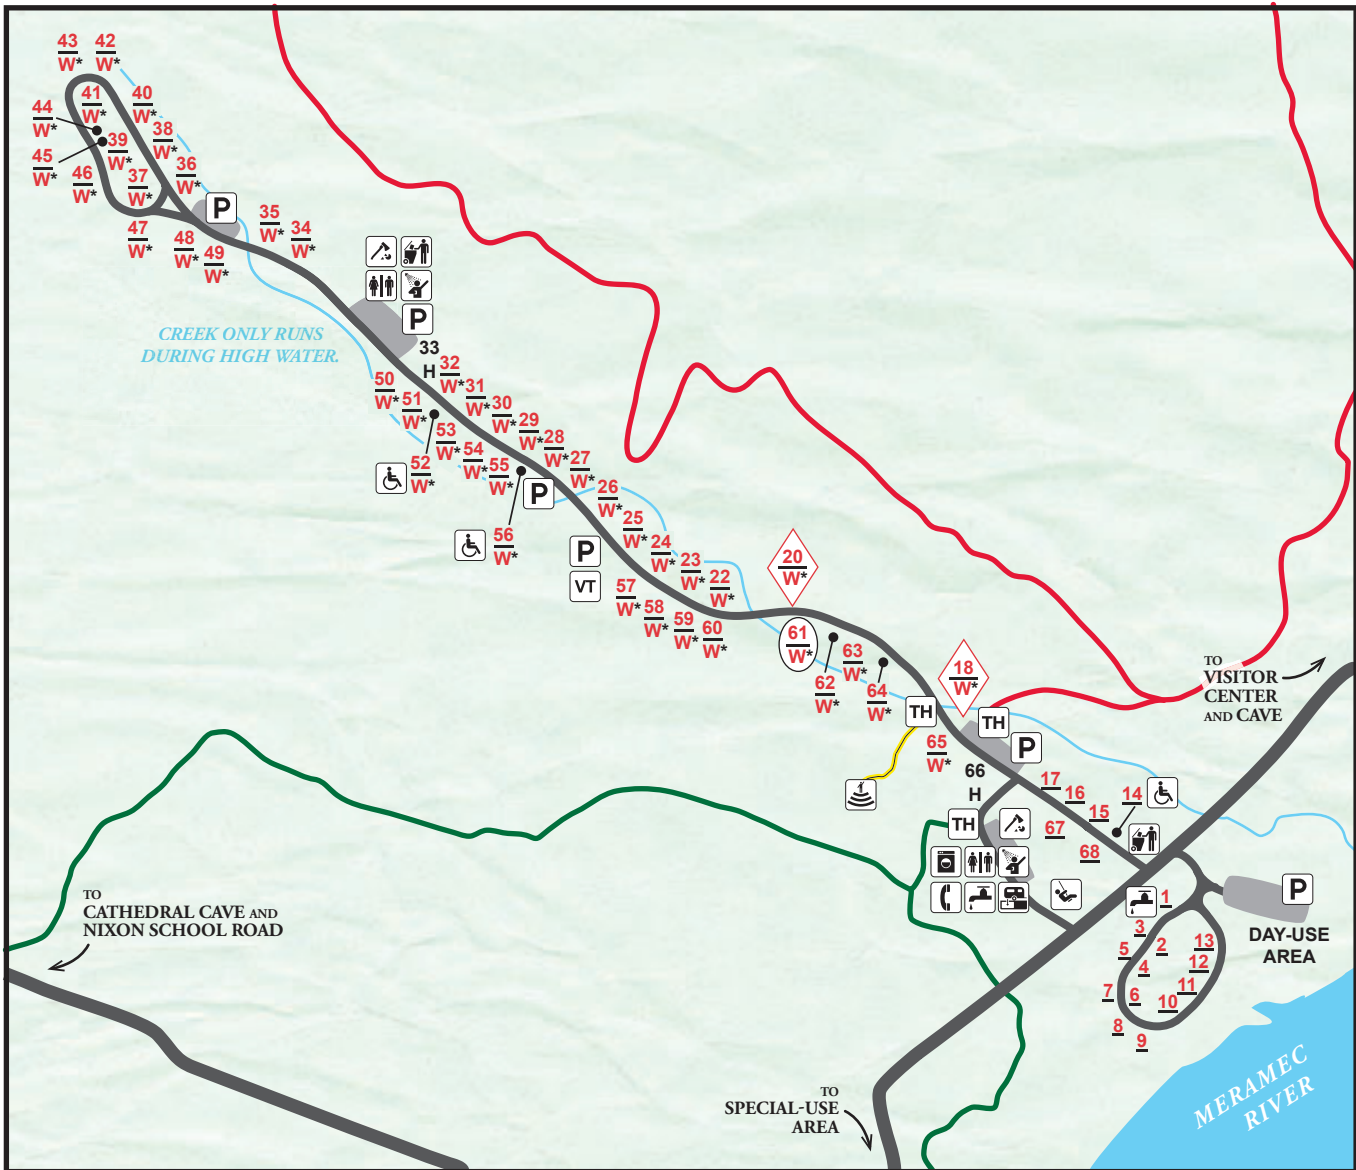

ONONDAGA CAVE STATE PARK

Campground

LEGEND

DISCLAIMER: This map is not a legal survey. The Missouri Department of Natural Resources makes no warranty, expressed or implied, as to the accuracy of the data or related materials and is not responsible for any damage or loss resulting from its use.

04/22

- # reservable site
- # basic site
- W electric/water site
- # family site
- * 50 amp service
- # pull-through site
- ♿ accessible
- H campground host
- 🚰 water
- 🚻 restroom

- 🚿 showerhouse
- 🧺 laundry
- 🚽 vault toilet
- 🗑️ dump station
- 🌳 woodlot
- ♻️ trash dumpster
- P parking
- 🎡 playground
- 🎪 amphitheater

- ☎ telephone
- TH trailhead
- 🚶 Amphitheater Trail (hiking)
- 🚶 Deer Run Trail (hiking)
- 🚶 Oak Ridge Trail (hiking)