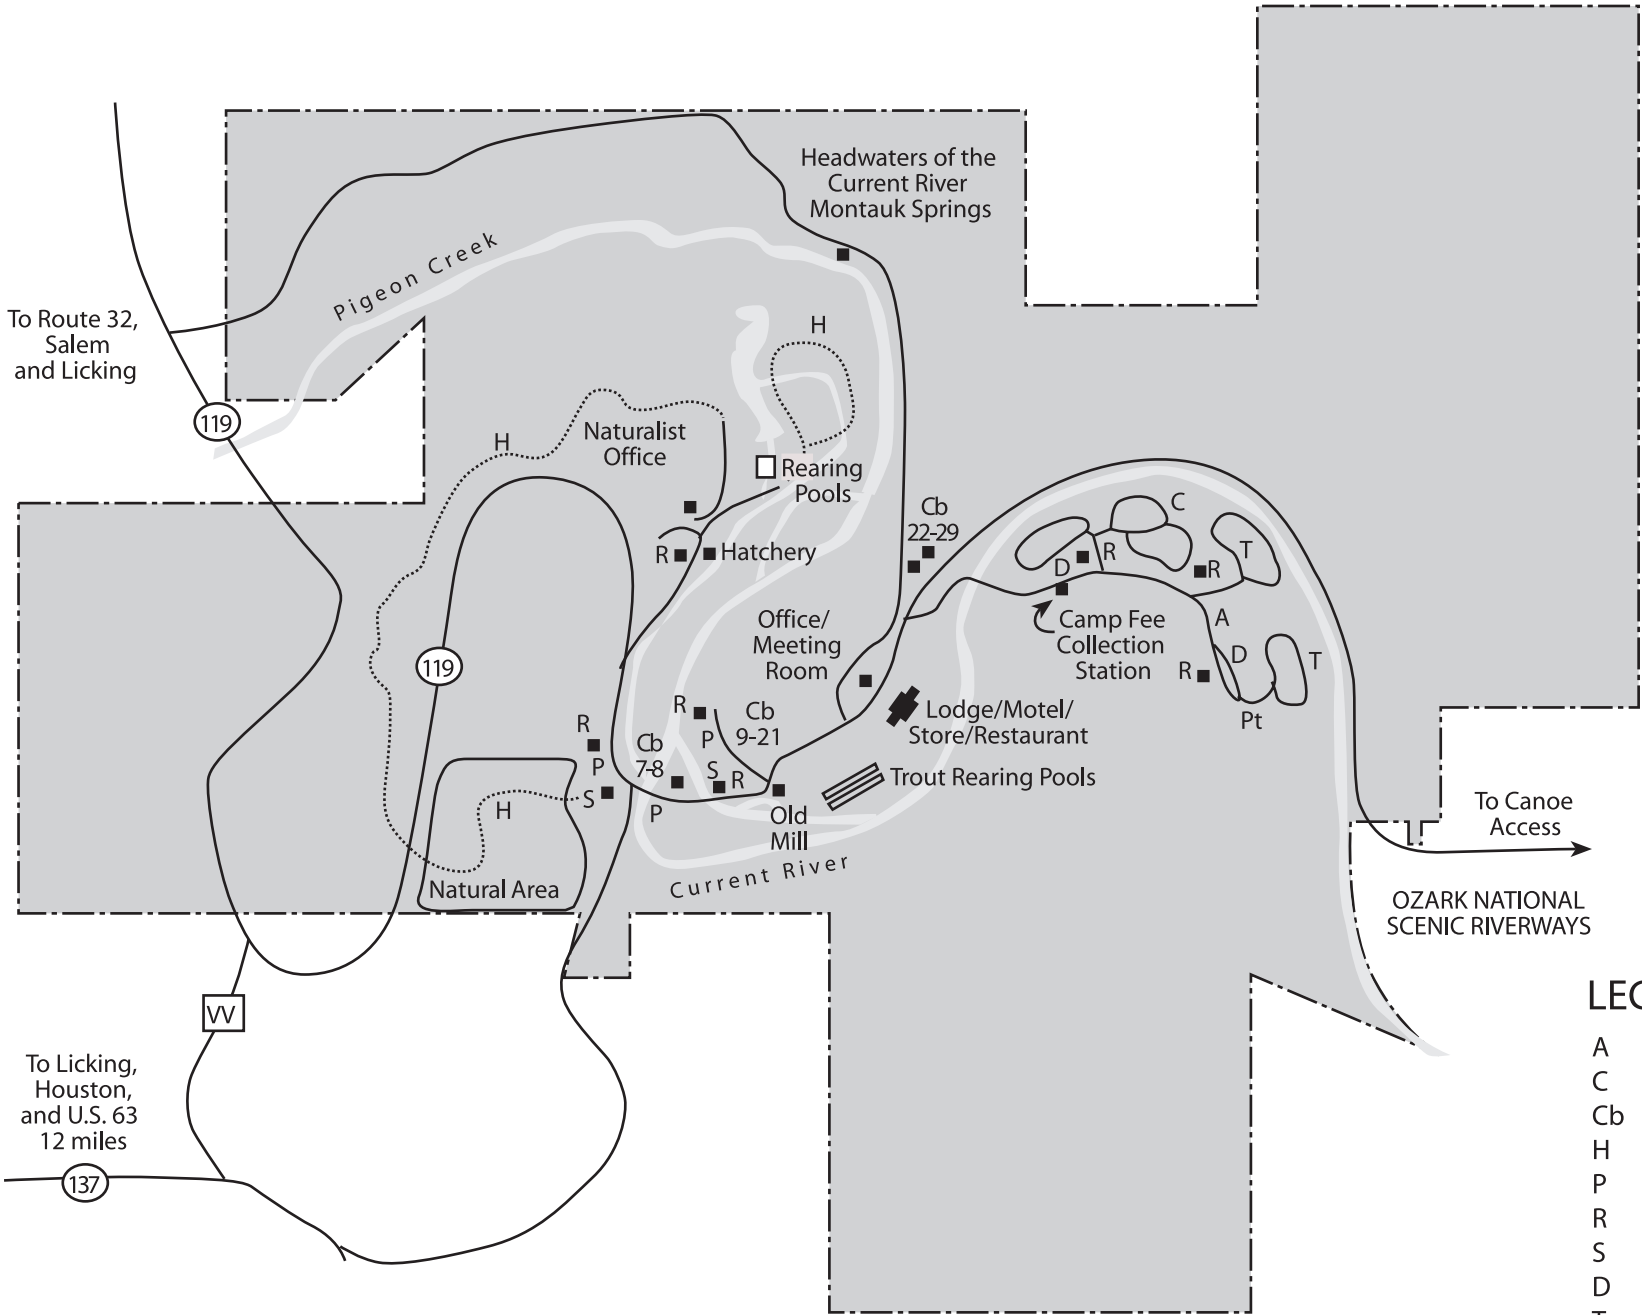

MONTAUK STATE PARK

LEGEND

- A Amphitheater
- C Camping
- Cb Cabins
- H Hiking Trail
- P Picnic Area
- R Restrooms
- S Shelter
- D Trailer Dump Station
- T Trailer Hook-ups
- Pt Pit Latrine