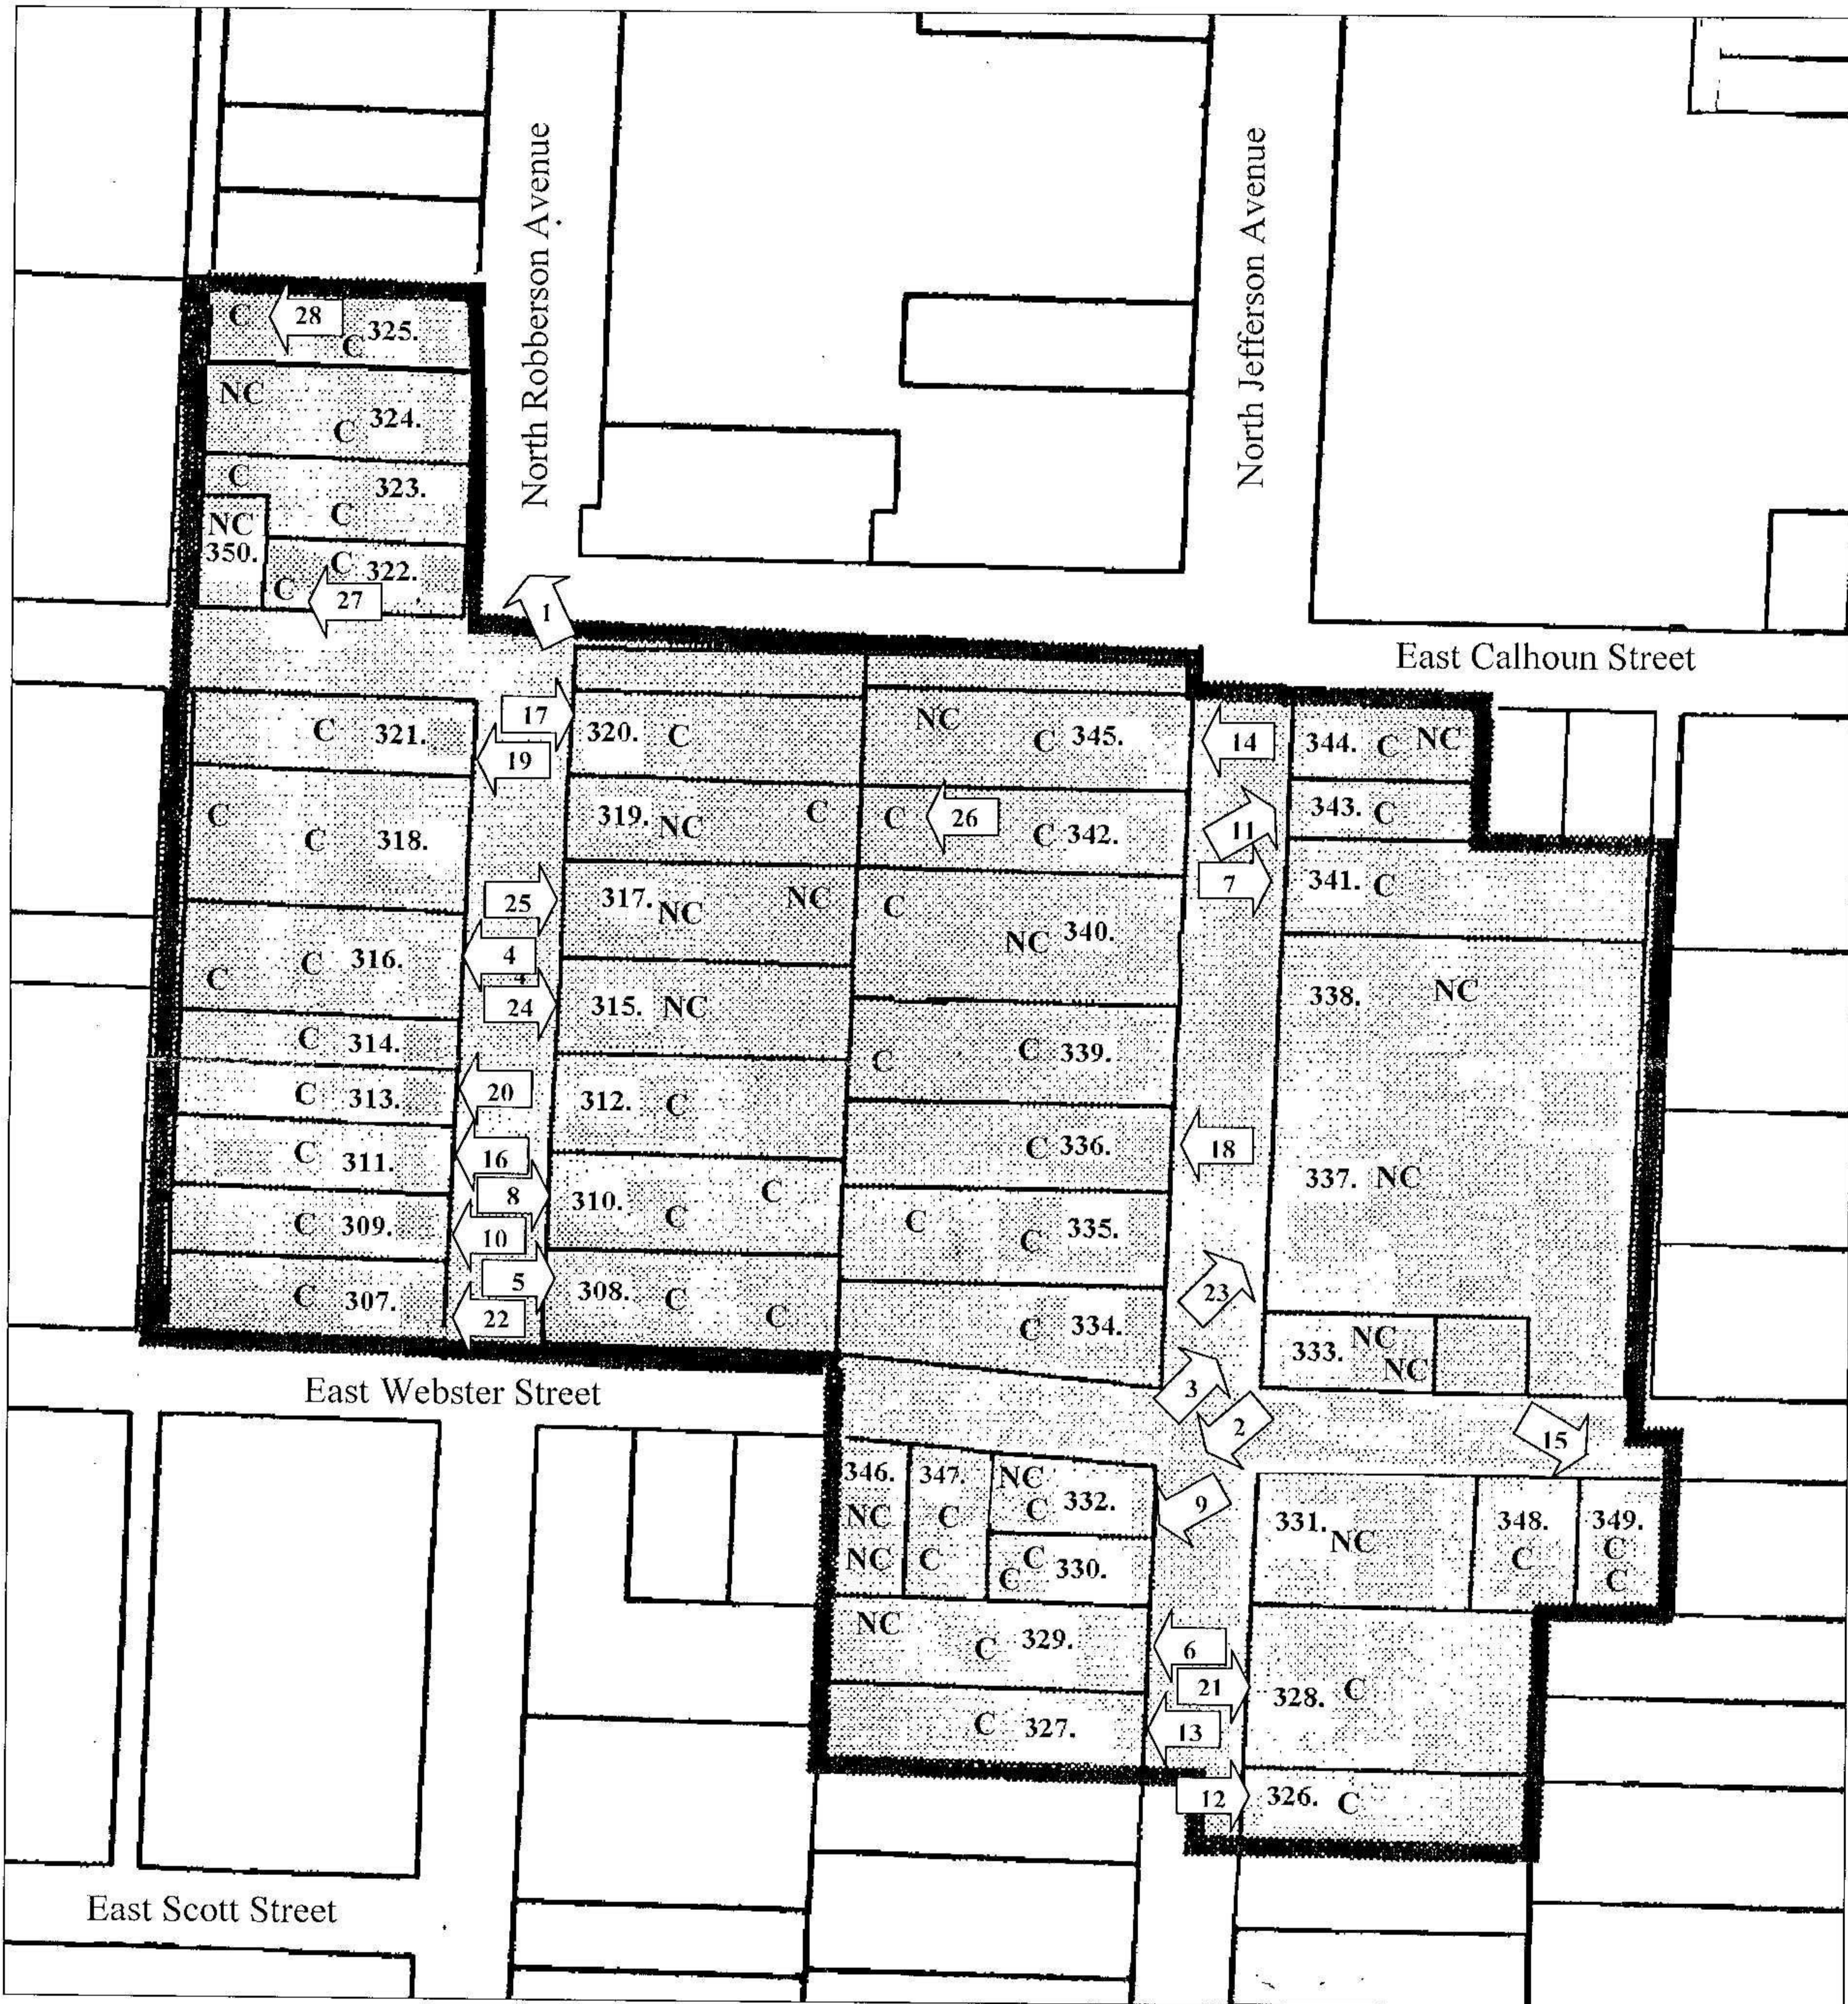

Mid-town Historic District (Boundary Increase I)

Springfield, Greene County, Missouri

District Map

KEY:

-  = Increase Area Boundaries
- 307. (etc.) = Building Inventory Number
- C = Contributing Building
- NC = Non-contributing Building
-  = Corresponding Photograph

Map by Historic Springfield, Inc.
Not to Scale