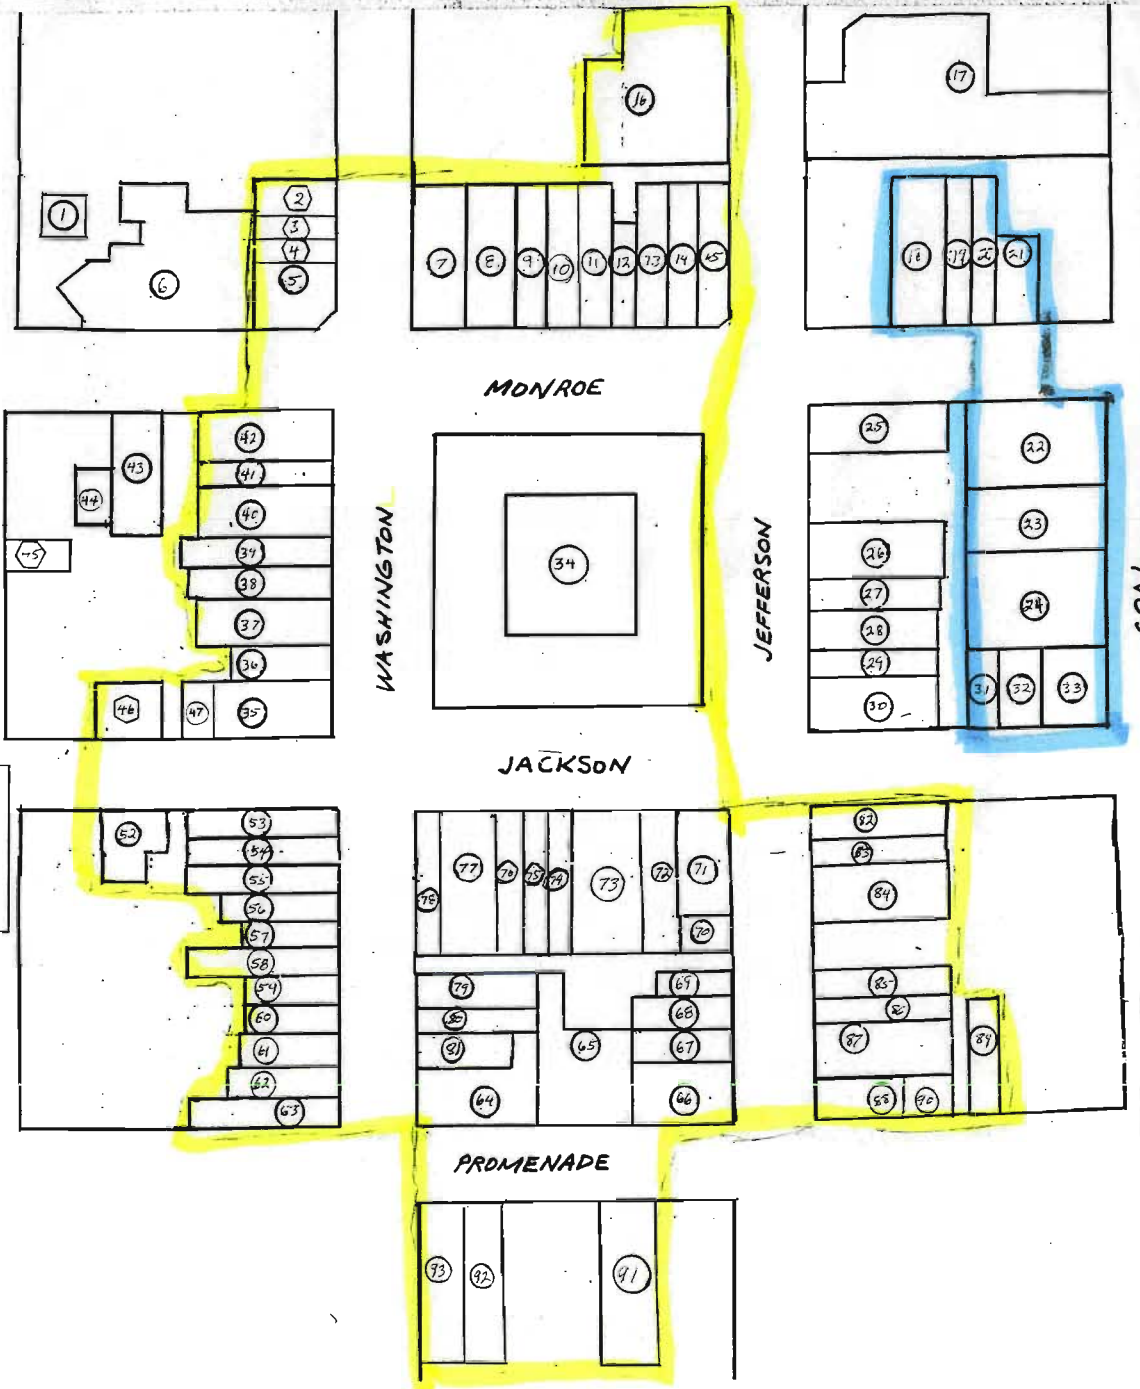

# MEXICO, MISSOURI DOWNTOWN HISTORIC DISTRICT SURVEY AREA

█ Courthouse Square Historic District boundary  
█ East Monroe and Coal Streets Historic District boundary  
█ Individually Eligible Properties

Scale of feet  
 0 ————— 100'

# MEXICO, MISSOURI DOWNTOWN HISTORIC DISTRICT SURVEY AREA

CLARK

WASHINGTON

JEFFERSON

COAL

Non-contributing and not eligible properties

PROMENADE

Scale of feet