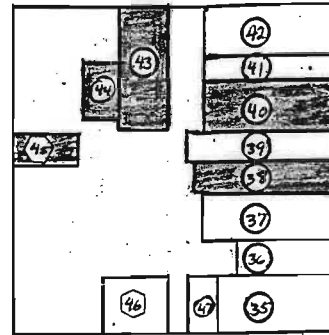

MEXICO, MISSOURI DOWNTOWN HISTORIC DISTRICT SURVEY AREA

CLARK

WASHINGTON

JEFFERSON

COAL

Non-contributing and not eligible properties

PROMENADE

Scale of feet