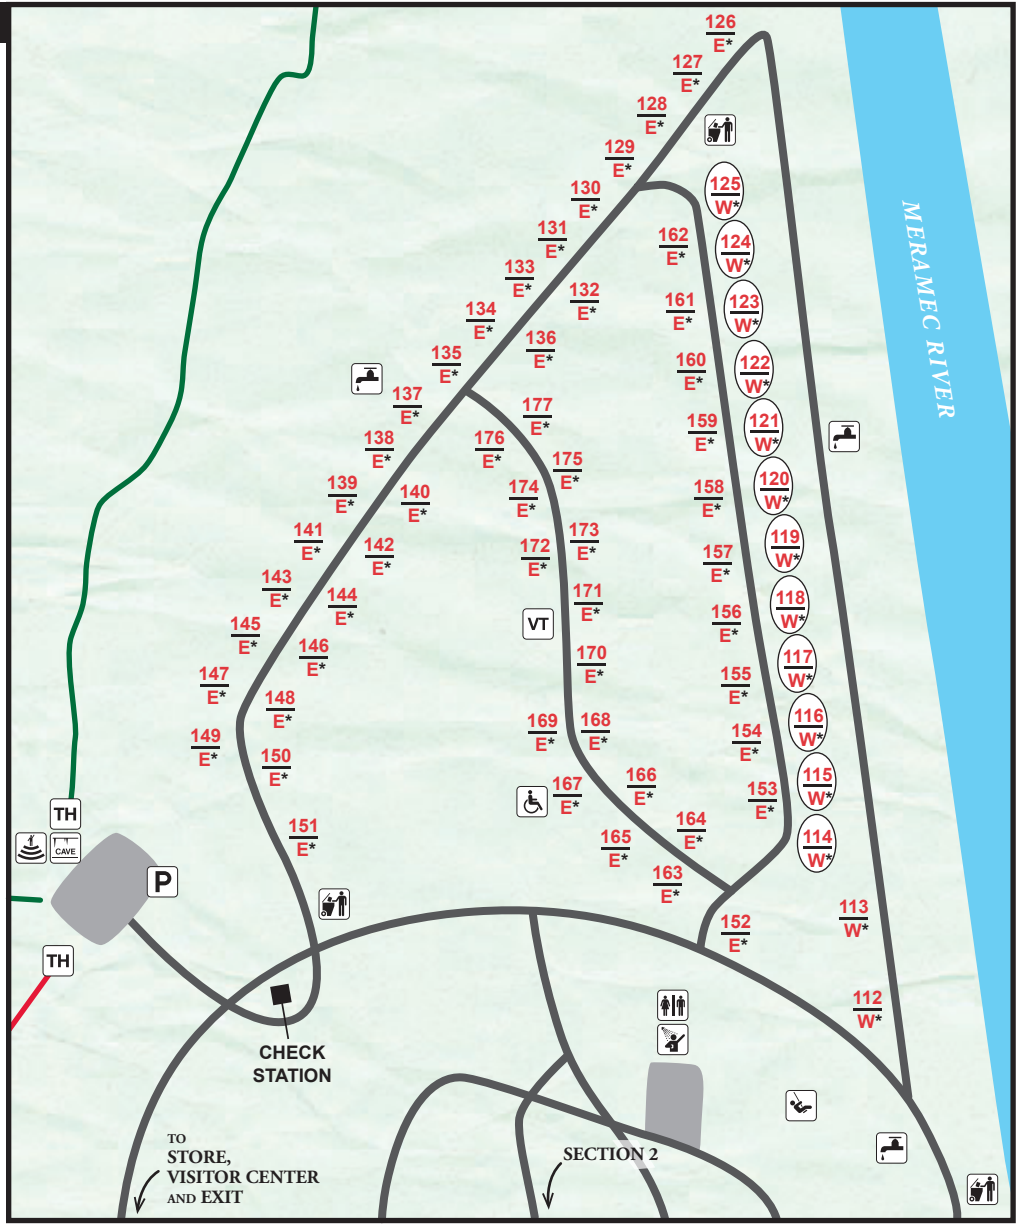

MERAMEC STATE PARK

Campground (Section 1)

LEGEND

- # reservable site
- E electric site
- W electric water
- * 50 amp service
- # pull-through site
-  accessible
-  water
-  restroom
-  showerhouse
- VT vault toilet
-  trash dumpster
- P parking
-  playground
-  amphitheater
-  cave
- TH trailhead
-  Deer Hollow Trail (hiking)
-  Walking Fern Trail (hiking)

07/21