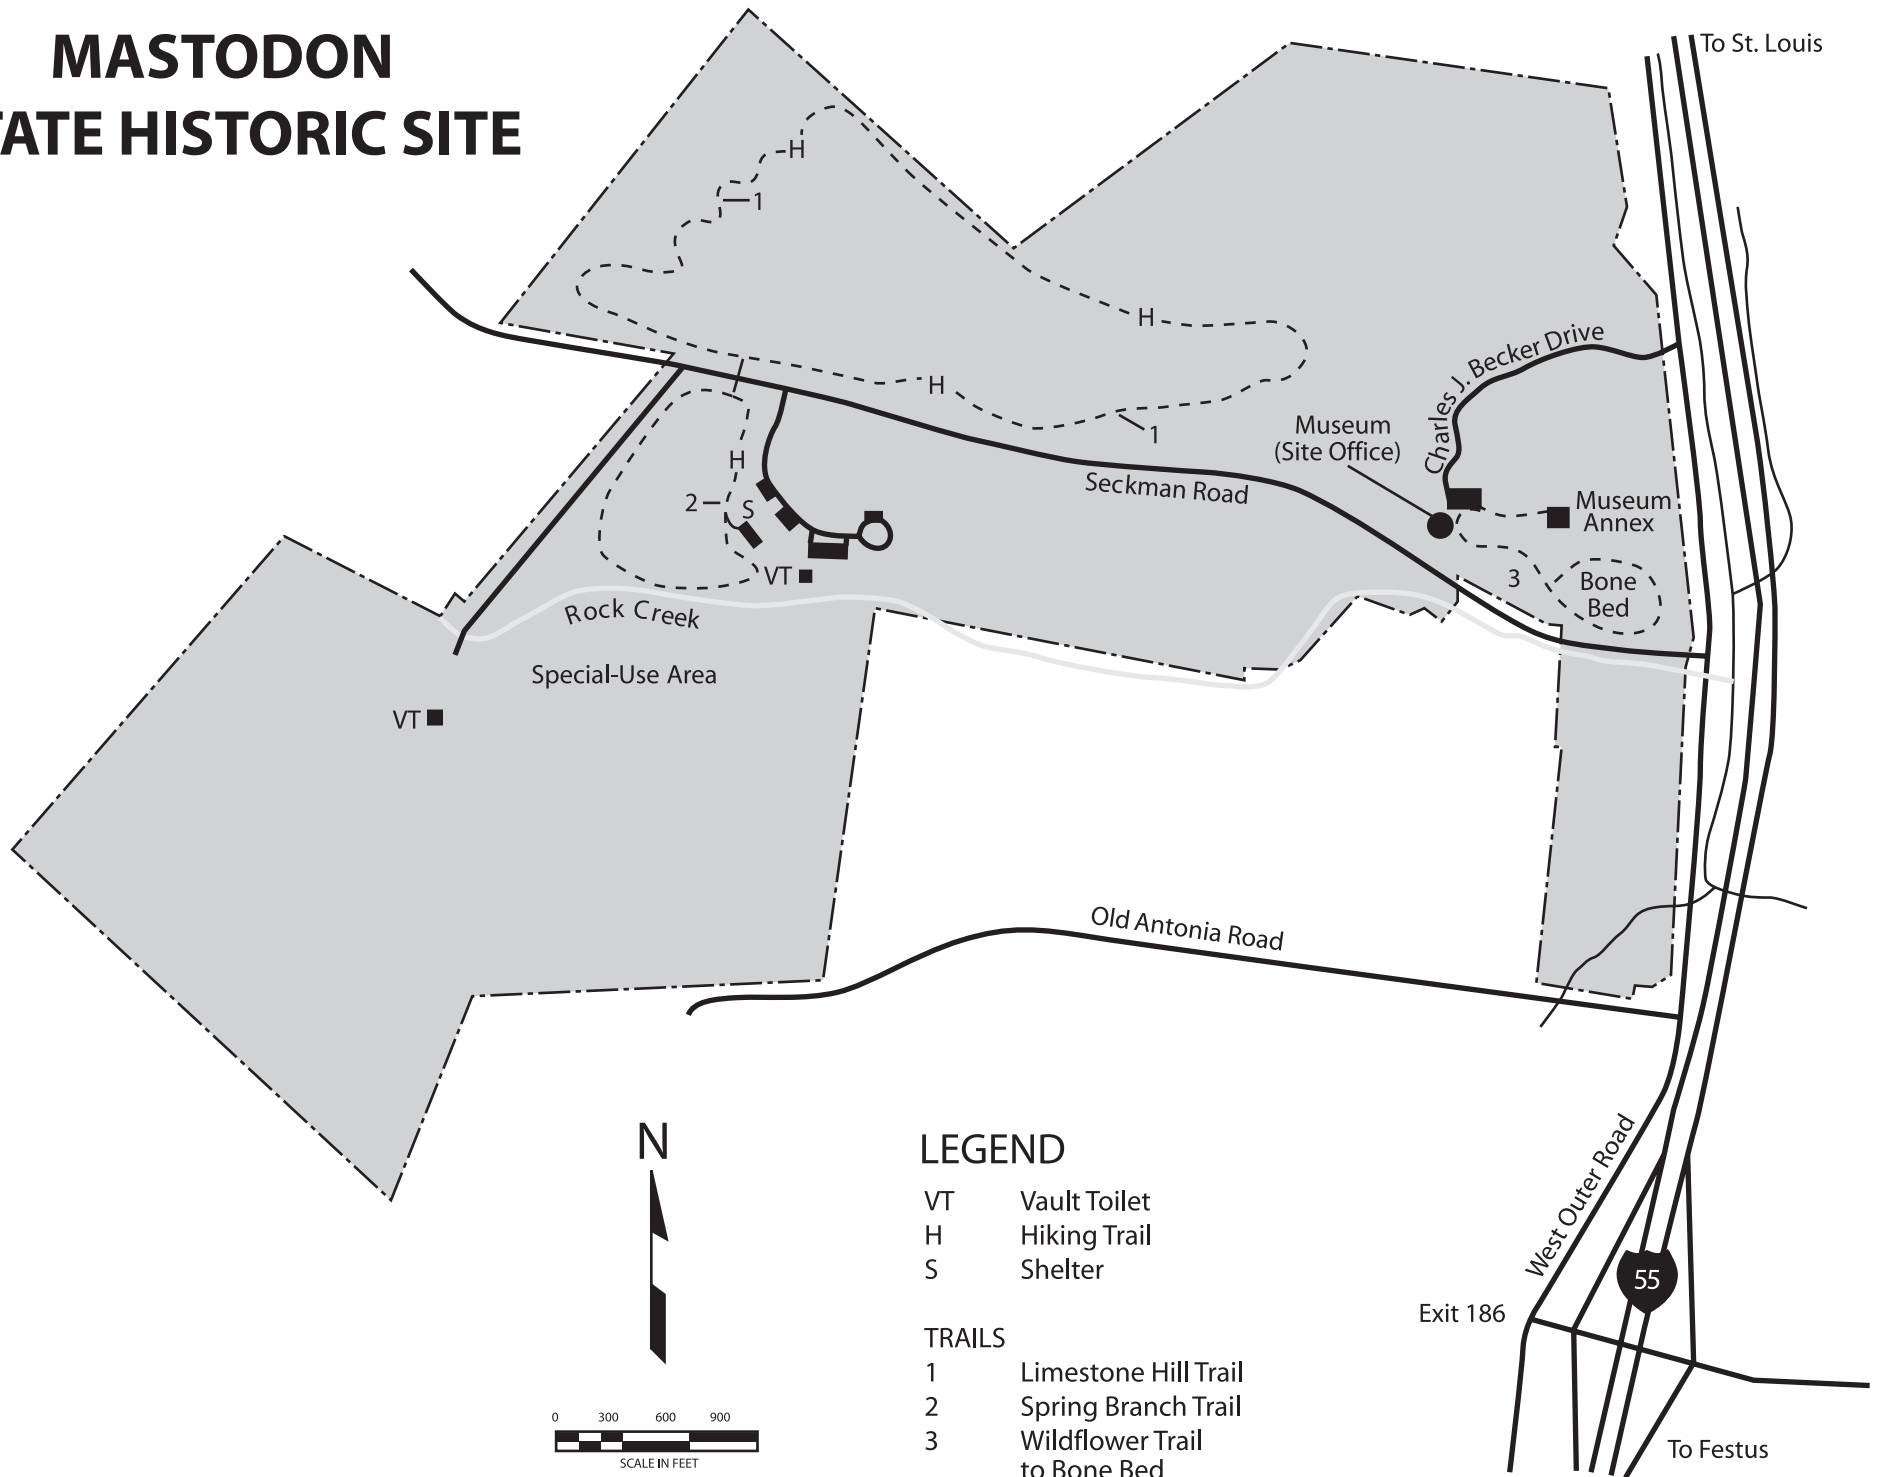

# MASTODON STATE HISTORIC SITE

## LEGEND

- VT Vault Toilet
- H Hiking Trail
- S Shelter

## TRAILS

- 1 Limestone Hill Trail
- 2 Spring Branch Trail
- 3 Wildflower Trail to Bone Bed