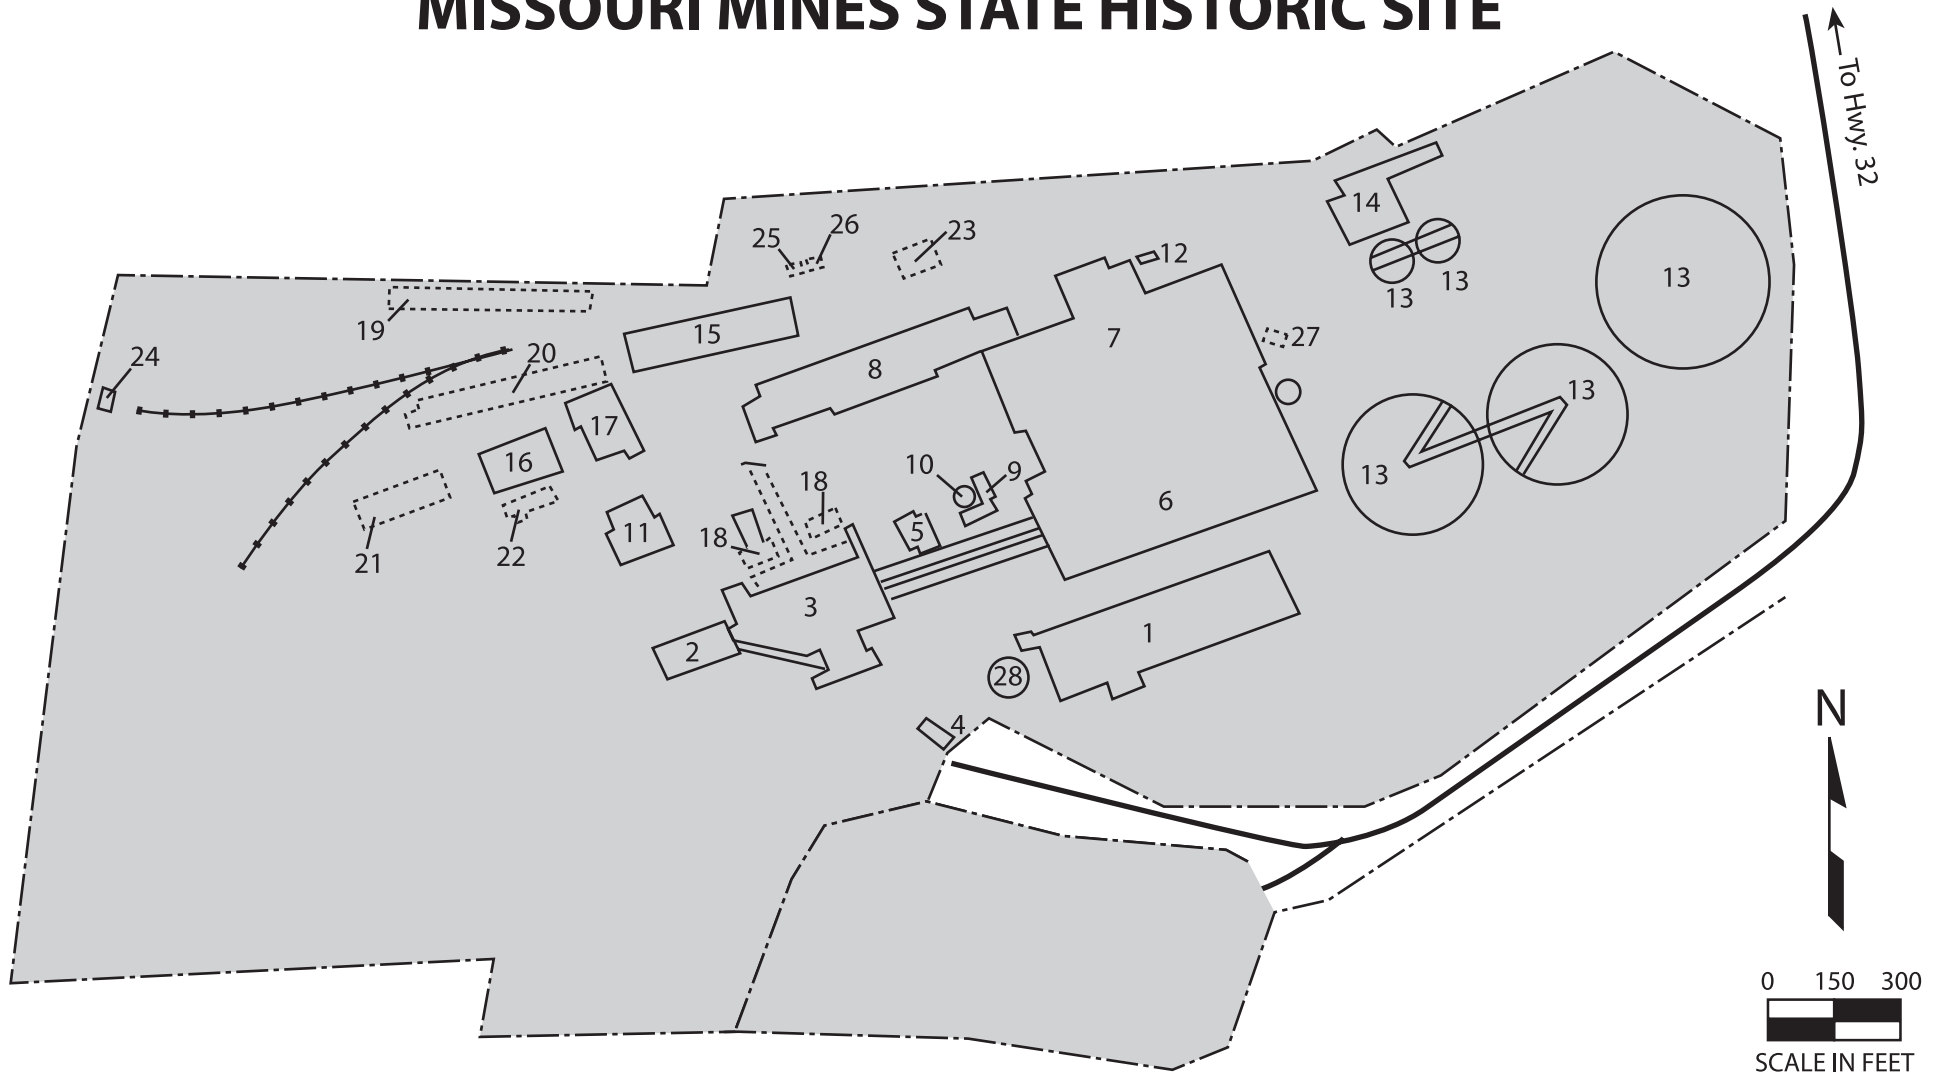

# MISSOURI MINES STATE HISTORIC SITE

## LEGEND

1	Powerhouse (Museum)	12	Scale House	22	Sawmill (Foundation)
2	Primary Crusher Building and Headframe	13	Dorr Thickener Tanks	23	Babbitt House (Foundation)
3	Secondary Crusher Building	14	Filter And Dryer Building	24	Dynamite Cap Storage Building
4	Gatehouse	15	Supply House	25	Acetylene Generator House (Foundation)
5	Safety Building	16	Carpenter Shop	26	Carbide Storage Building (Foundation)
6	Mill Building	17	Electric Shop	27	Sulphur Dioxide Generator House (Foundation)
7	Flotation Plant	18	Transfer Houses (Foundations)	28	Water Tank
8	Machine Shop	19	Storage Shed and Yard		
9	Pump House	20	Storage Shed and Yard Foreman's Shed (Foundation)		
10	Water Tower	21	Truck Shed (Foundation)		
11	Hoist House				