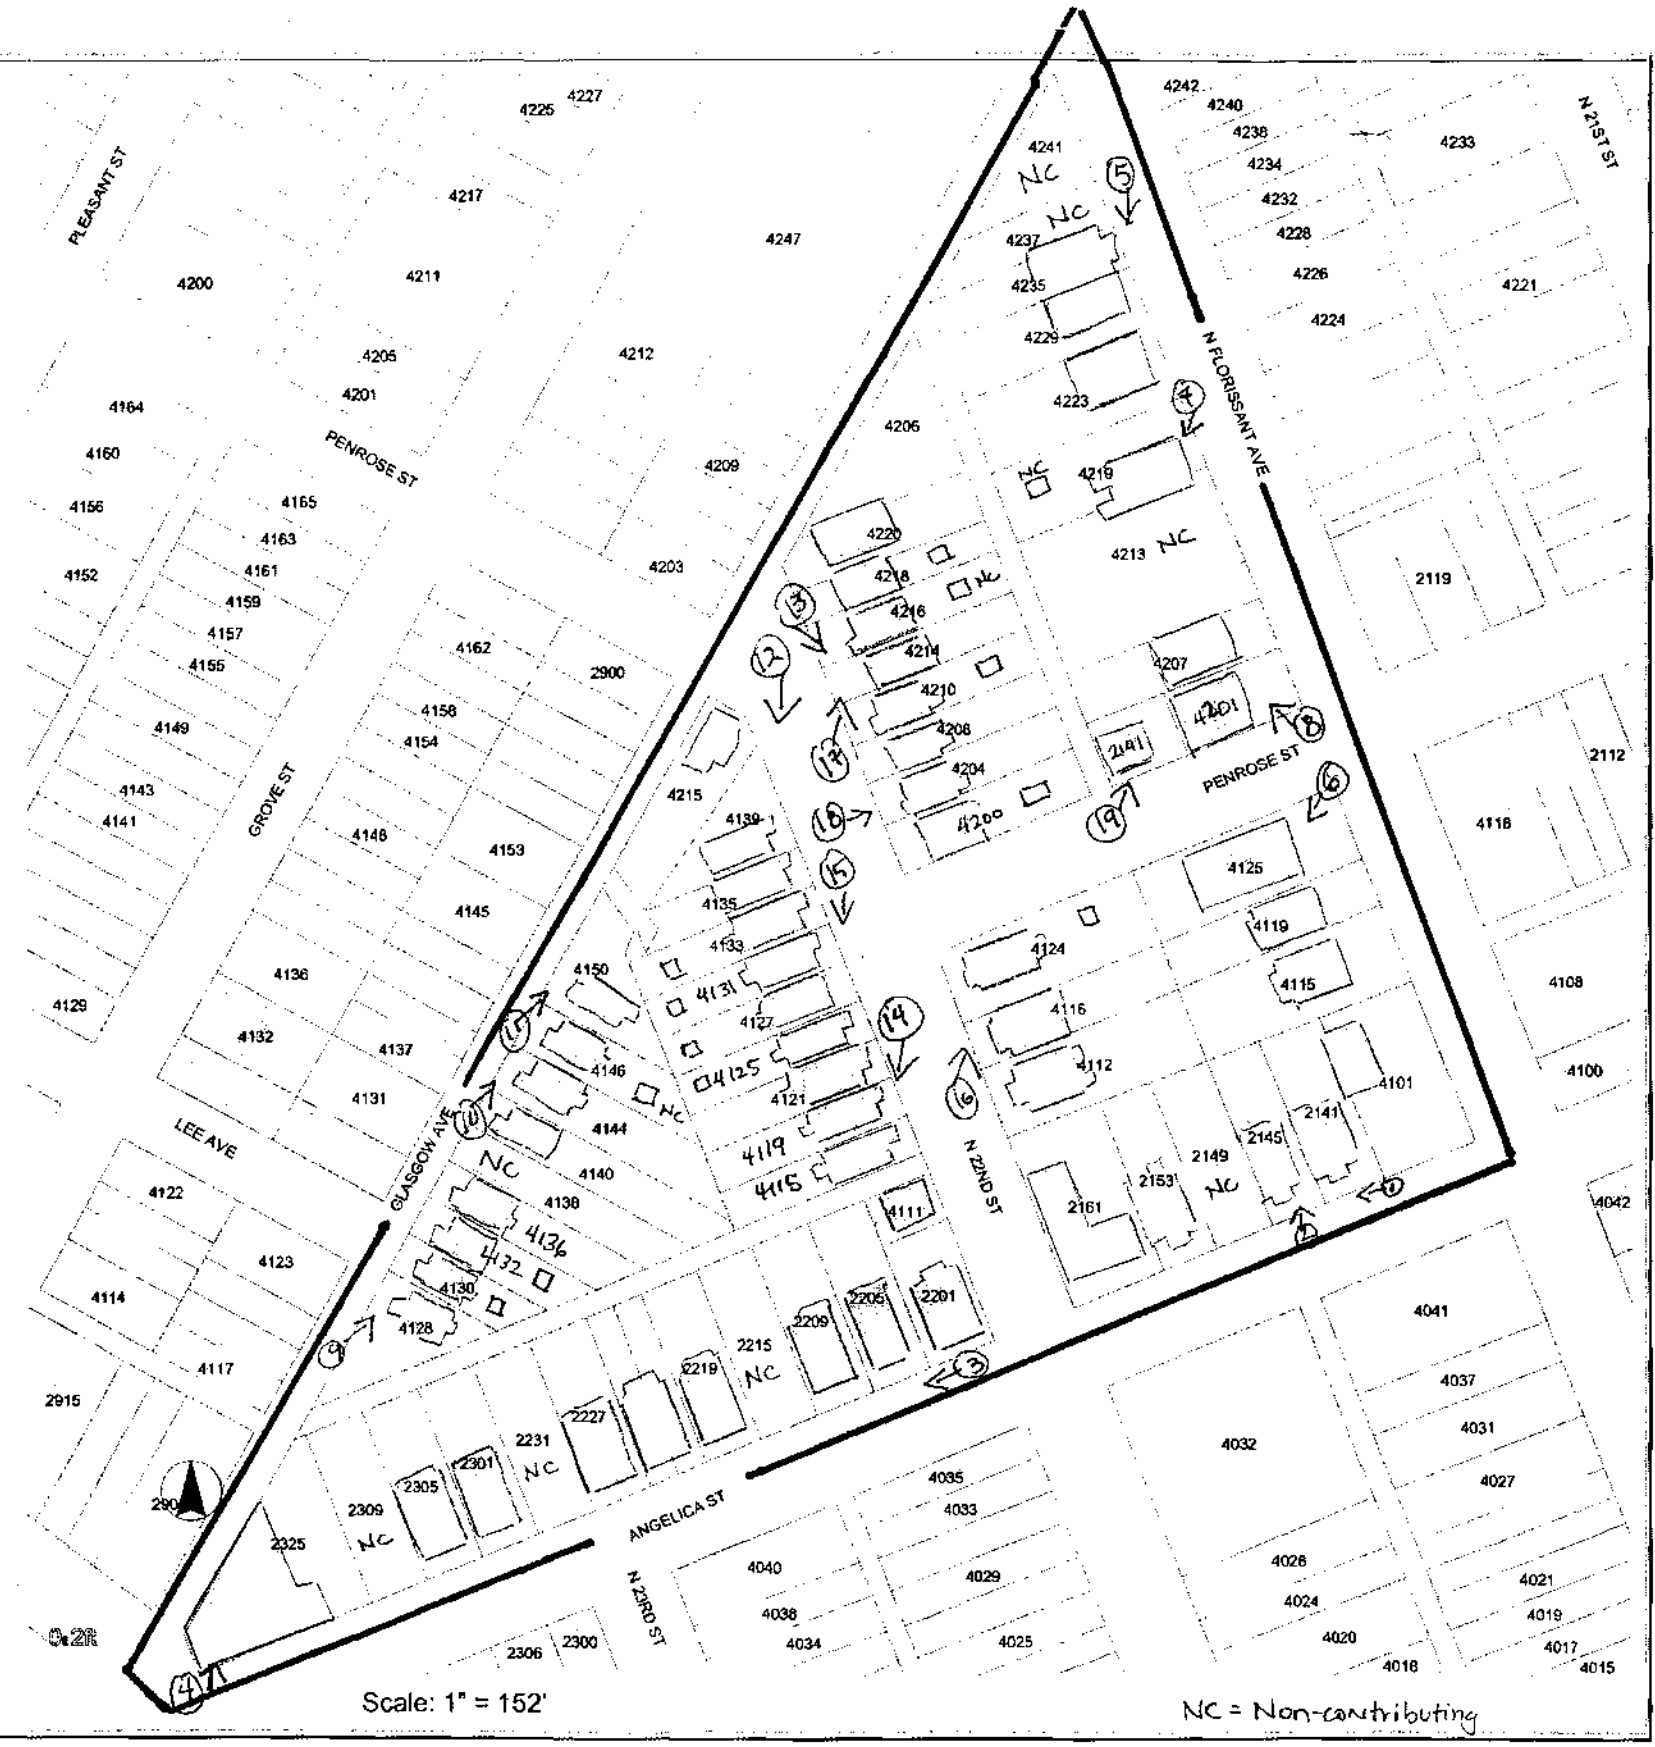

William A. Lange Subdivision Historic District

St. Louis Independent City, Missouri

NR Boundary 

NC = Non-contributing

 Photo angle and number

Scale: 1" = 152'

NC = Non-contributing