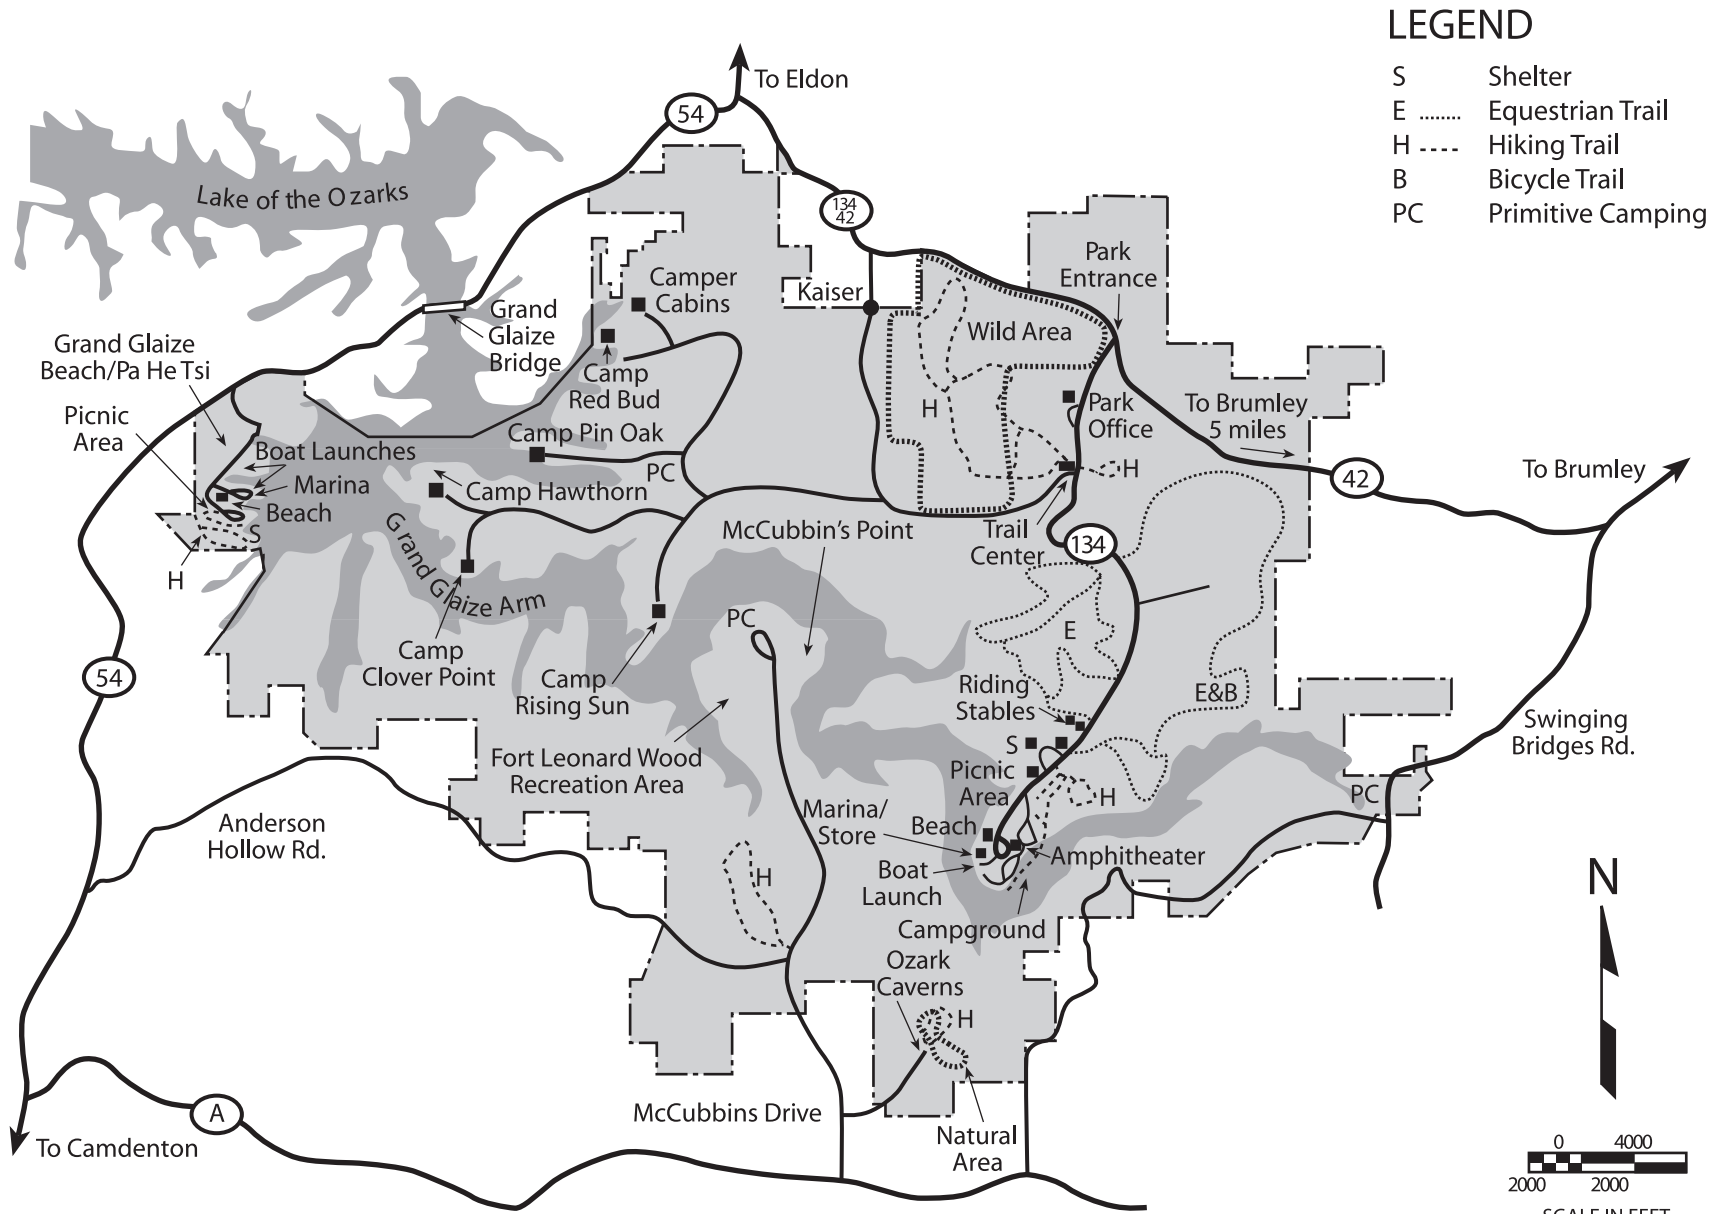

LAKE OF THE OZARKS STATE PARK

LEGEND

- S Shelter
- E Equestrian Trail
- H - - - - Hiking Trail
- B - - - - Bicycle Trail
- PC Primitive Camping