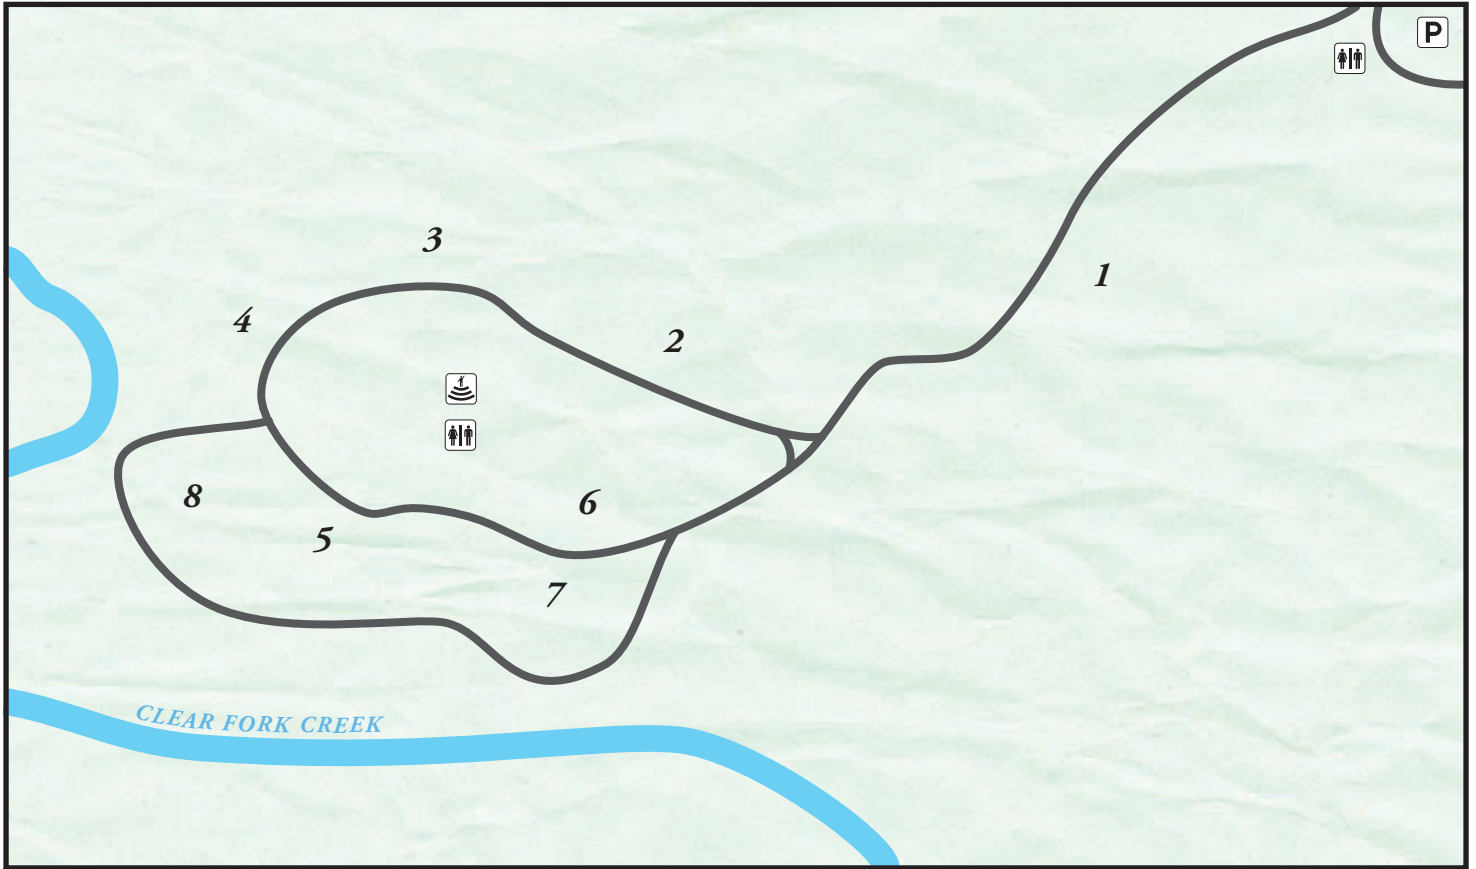

# KNOB NOSTER STATE PARK

## Special-Use Camping Area

07/21

### LEGEND

-  restroom
-  parking
-  amphitheater