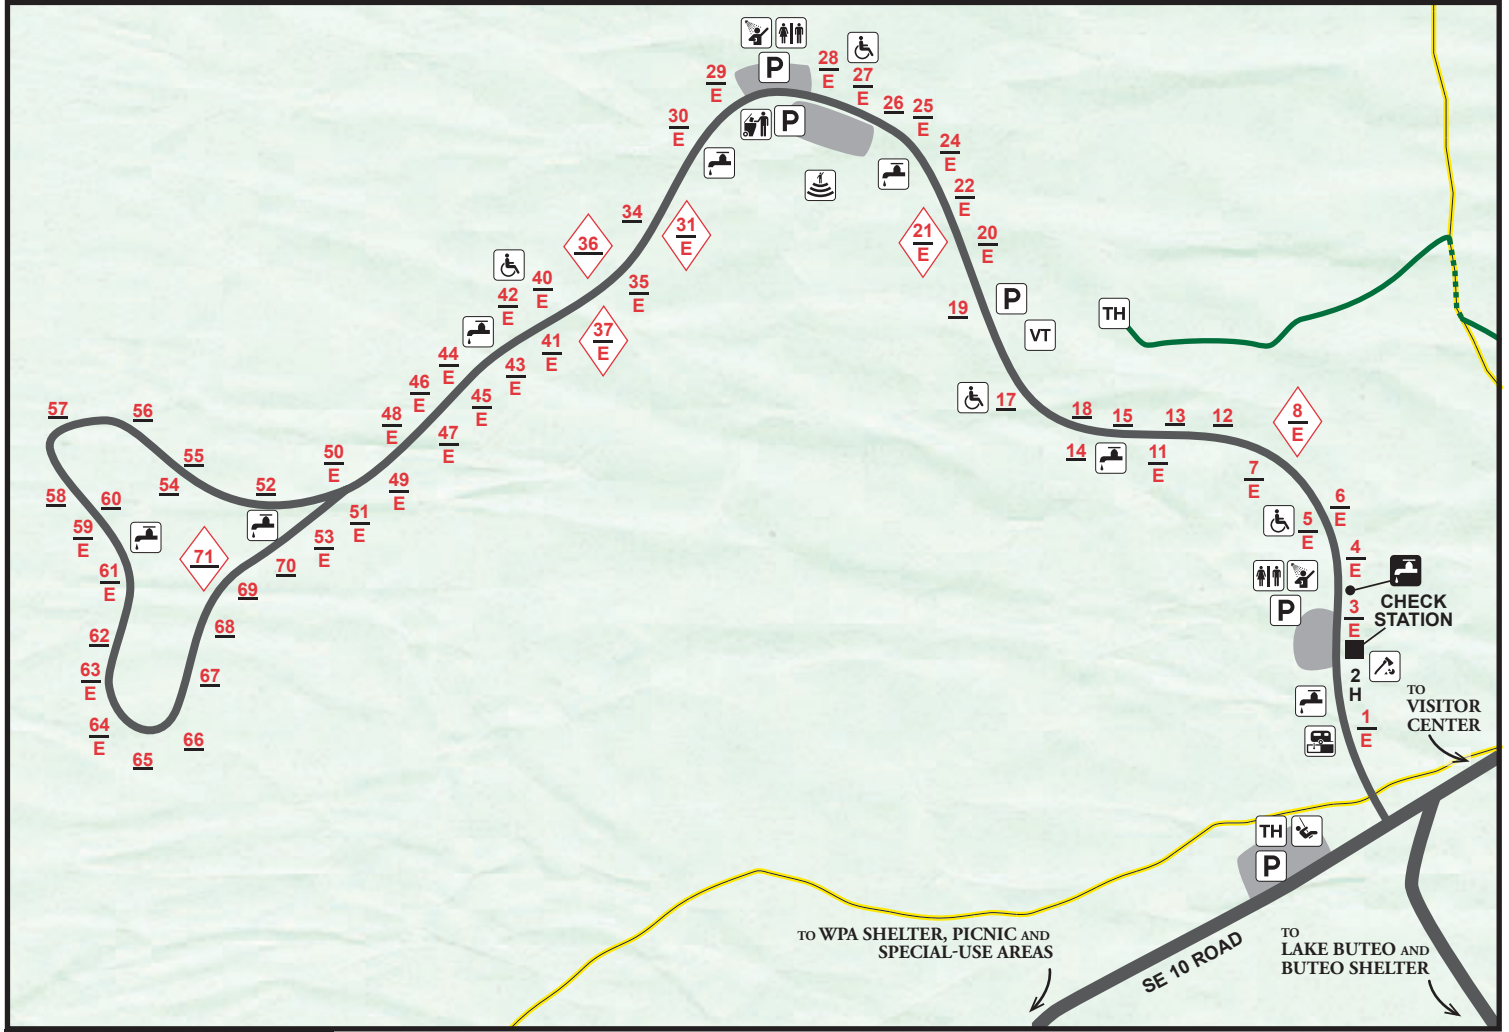

NOB NOSTER STATE PARK

Campground

LEGEND

- # reservable site
- # basic site
- E electric site
- # family site
- ♿ accessible
- H campground host
- 🚰 water
- ❄️ frost-free water
- 🚻 restroom
- 🚿 showerhouse
- VT vault toilet
- 🌲 woodlot
- 🗑️ dump station
- ♻️ trash dumpster
- P parking
- 🎡 playground
- 🎪 amphitheater
- TH trailhead
- 🚶 Discovery Trail (hiking)
- 🚶 North Loop Trail (hiking)

07/21