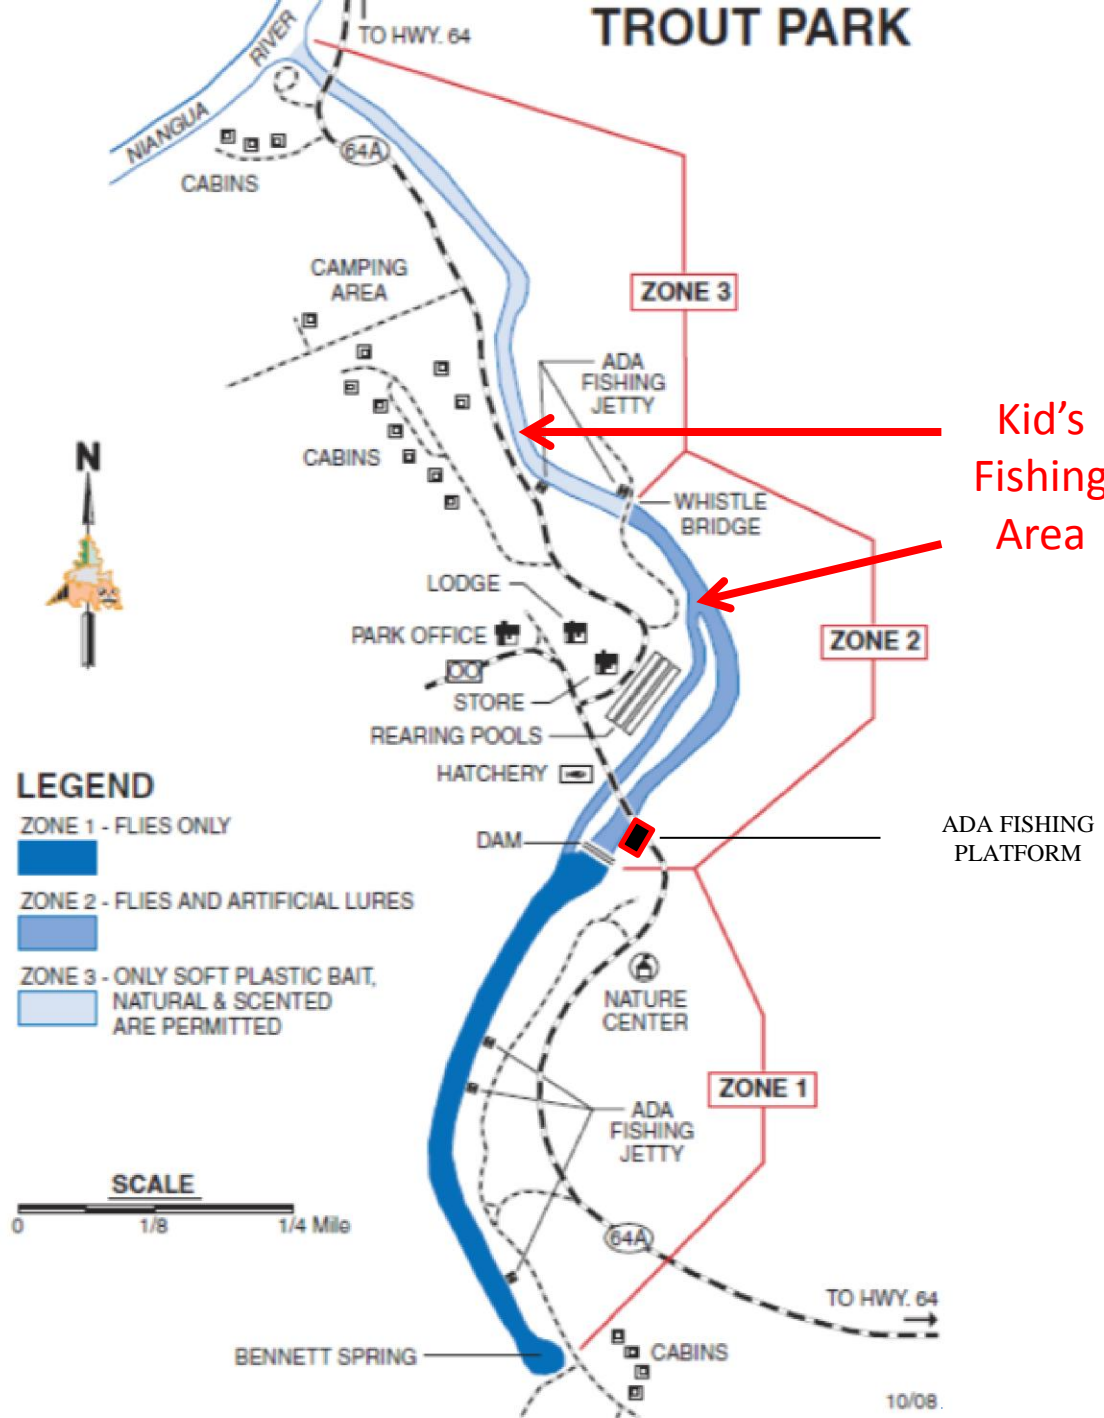

# TROUT PARK

Kid's Fishing Area

ADA FISHING PLATFORM