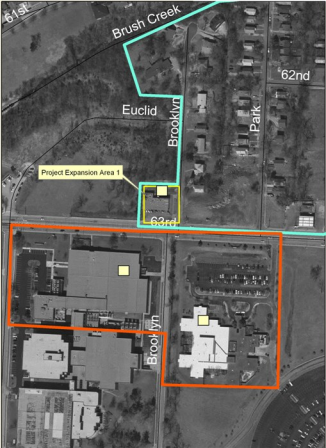

2008-HUD-0247  
 Citadel Plaza Project Expansion  
 Kansas City, Jackson County

2008-HUD-0247  
 Citadel Plaza Project Expansion  
 Area 1  
 Kansas City, Jackson County

- Project Area
- Project Expansion Area
- Area of Potential Effect

2008-HUD-0247  
 Citadel Plaza Project Expansion  
 Areas 2 and northern part 3  
 Kansas City, Jackson County

- ▬ Project Area
- ▬ Project Expansion Area
- ▬ Area of Potential Effect

0 5 10 20 30 40  
 Meters

2008-HUD-0247  
 Citadel Plaza Project Expansion  
 Area 3 Southern End  
 Kansas City, Jackson County

▭ Project Area  
▭ Project Expansion Area  
▭ Area of Potential Effect

0 10 20 40 60 80  
 Meters