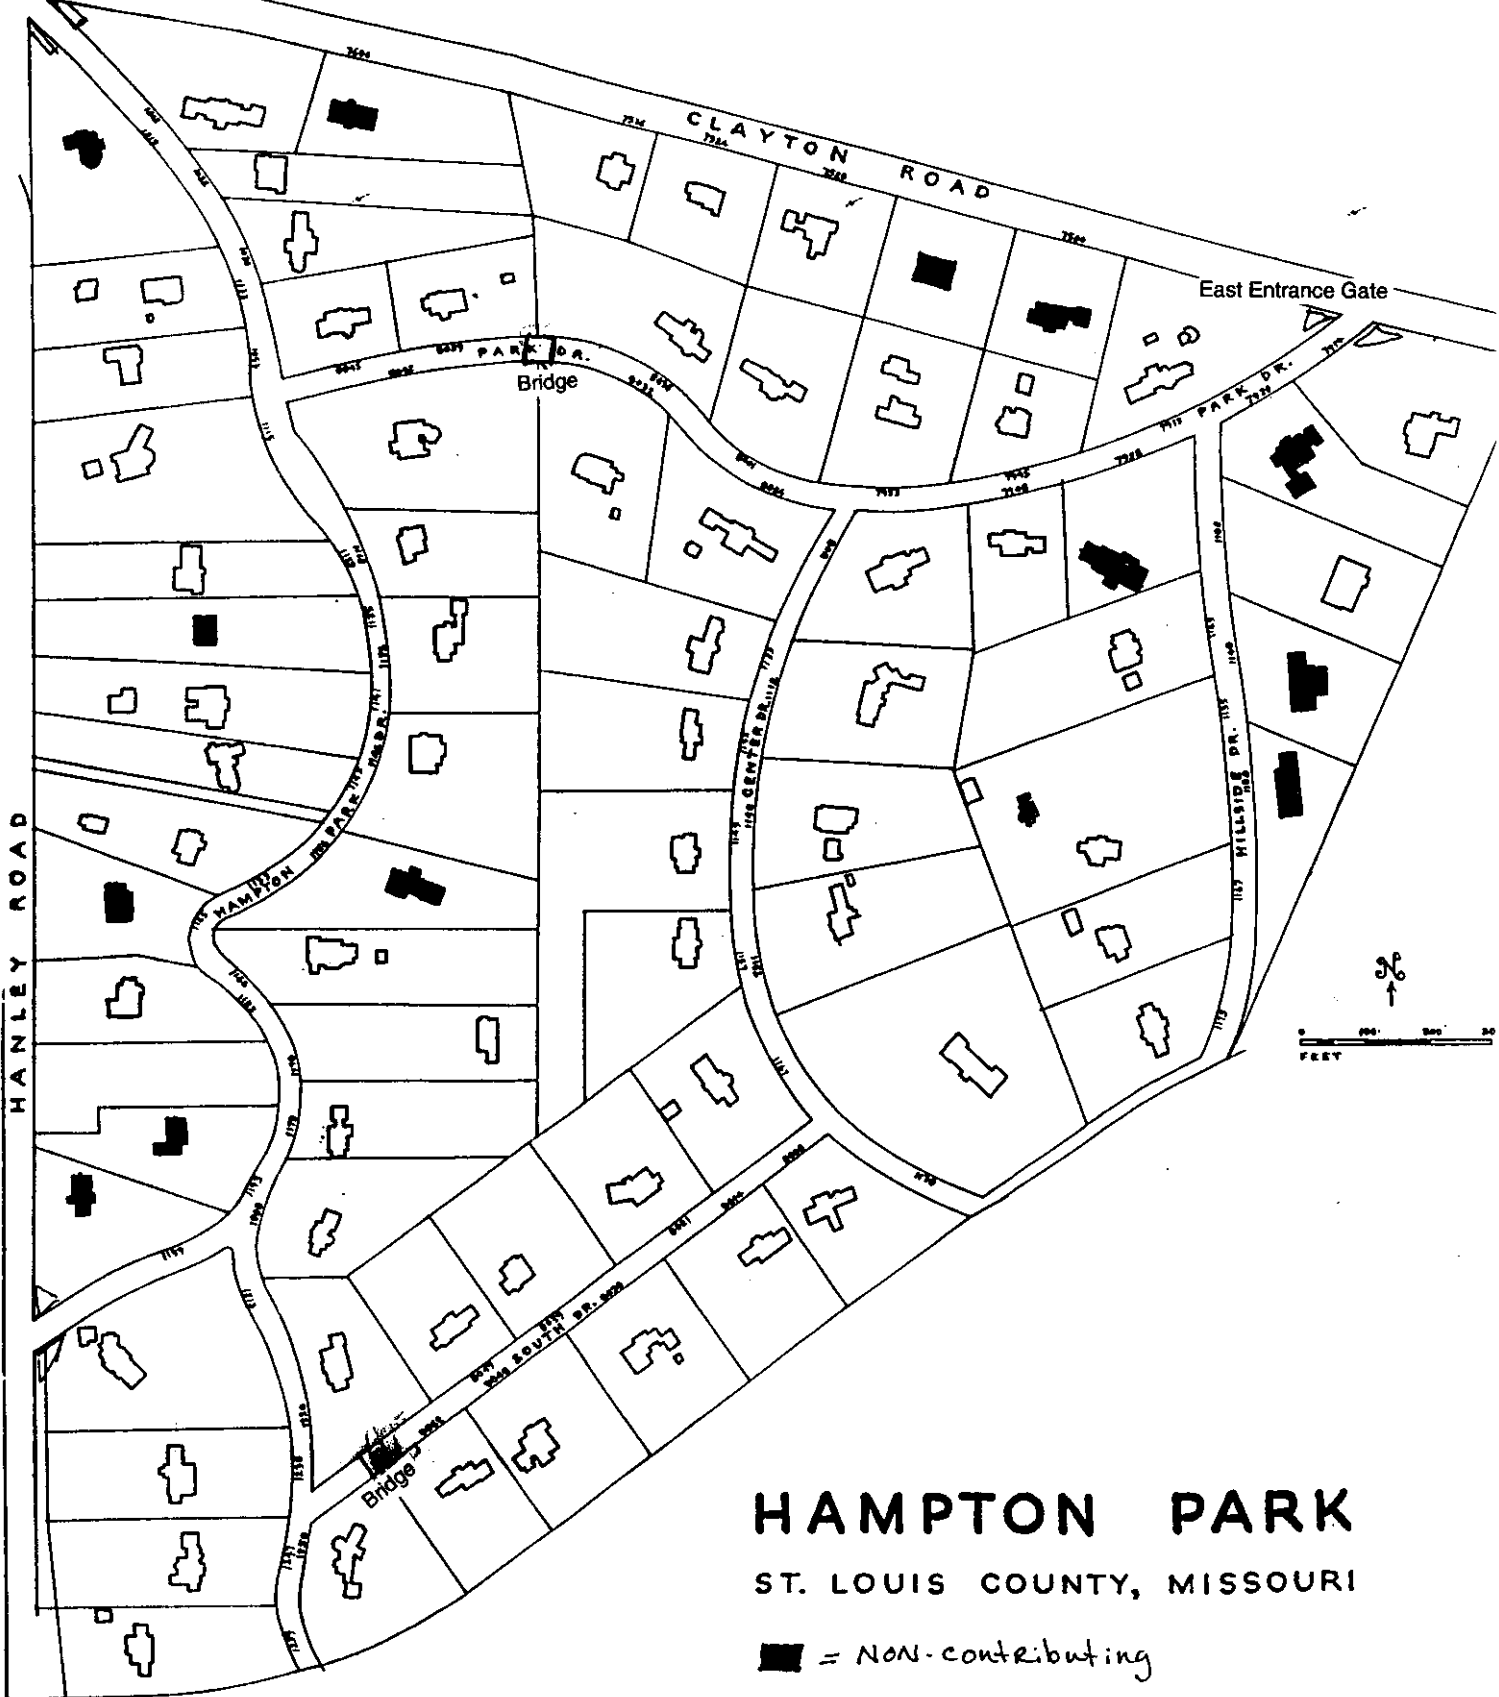

West Entrance Gate

East Entrance Gate

HANLEY ROAD

CLAYTON ROAD

Bridge

Bridge

HAMPTON PARK

ST. LOUIS COUNTY, MISSOURI

■ = Non-contributing