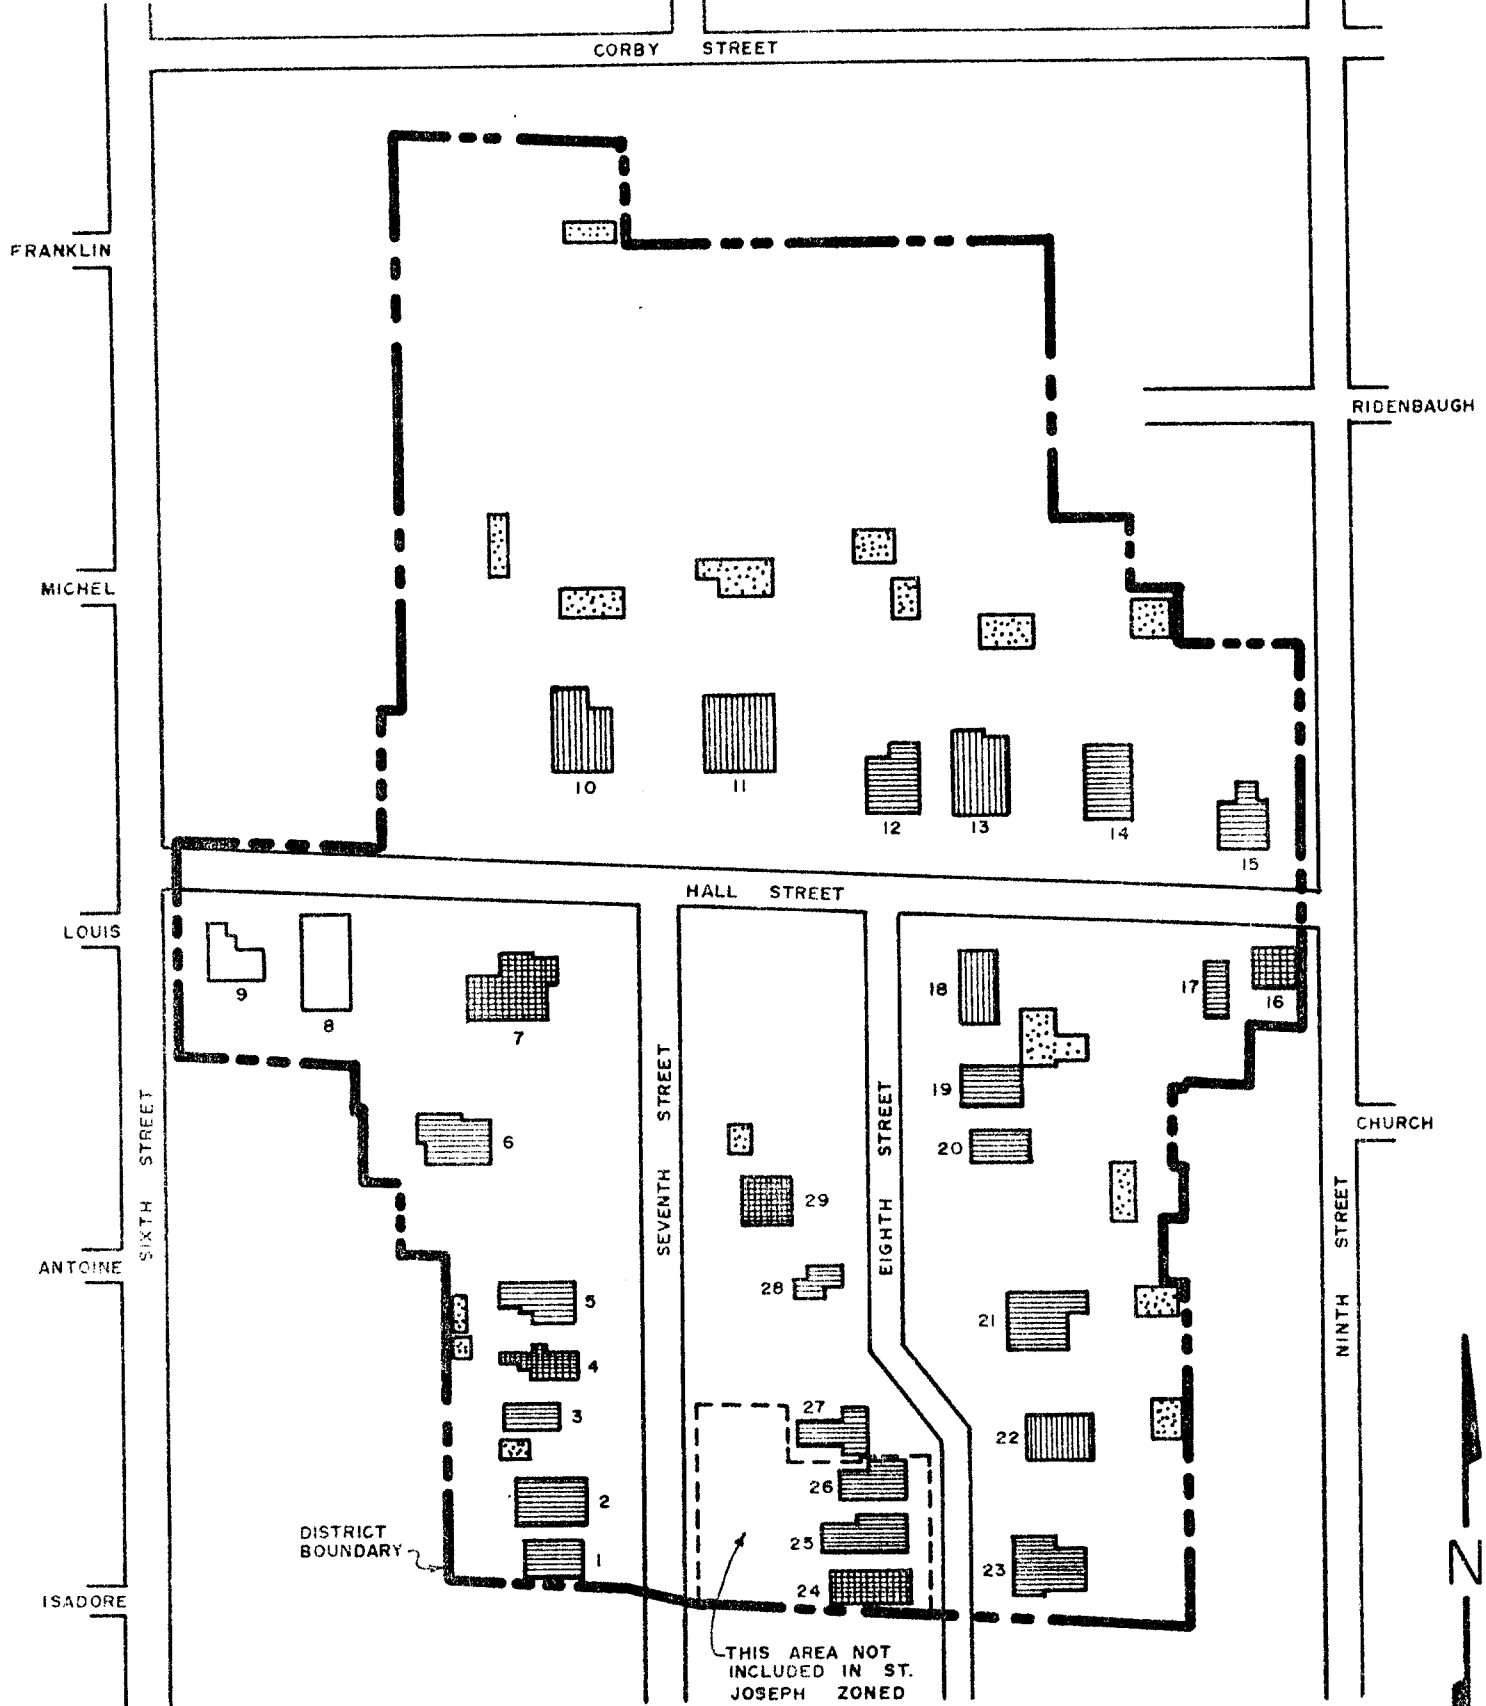

# HALL STREET HISTORIC DISTRICT • ST. JOSEPH, MISSOURI

## ARCHITECTURAL SIGNIFICANCE

NATIONAL

REGIONAL

NEIGHBORHOOD

ANCILLARY

INTRUSION