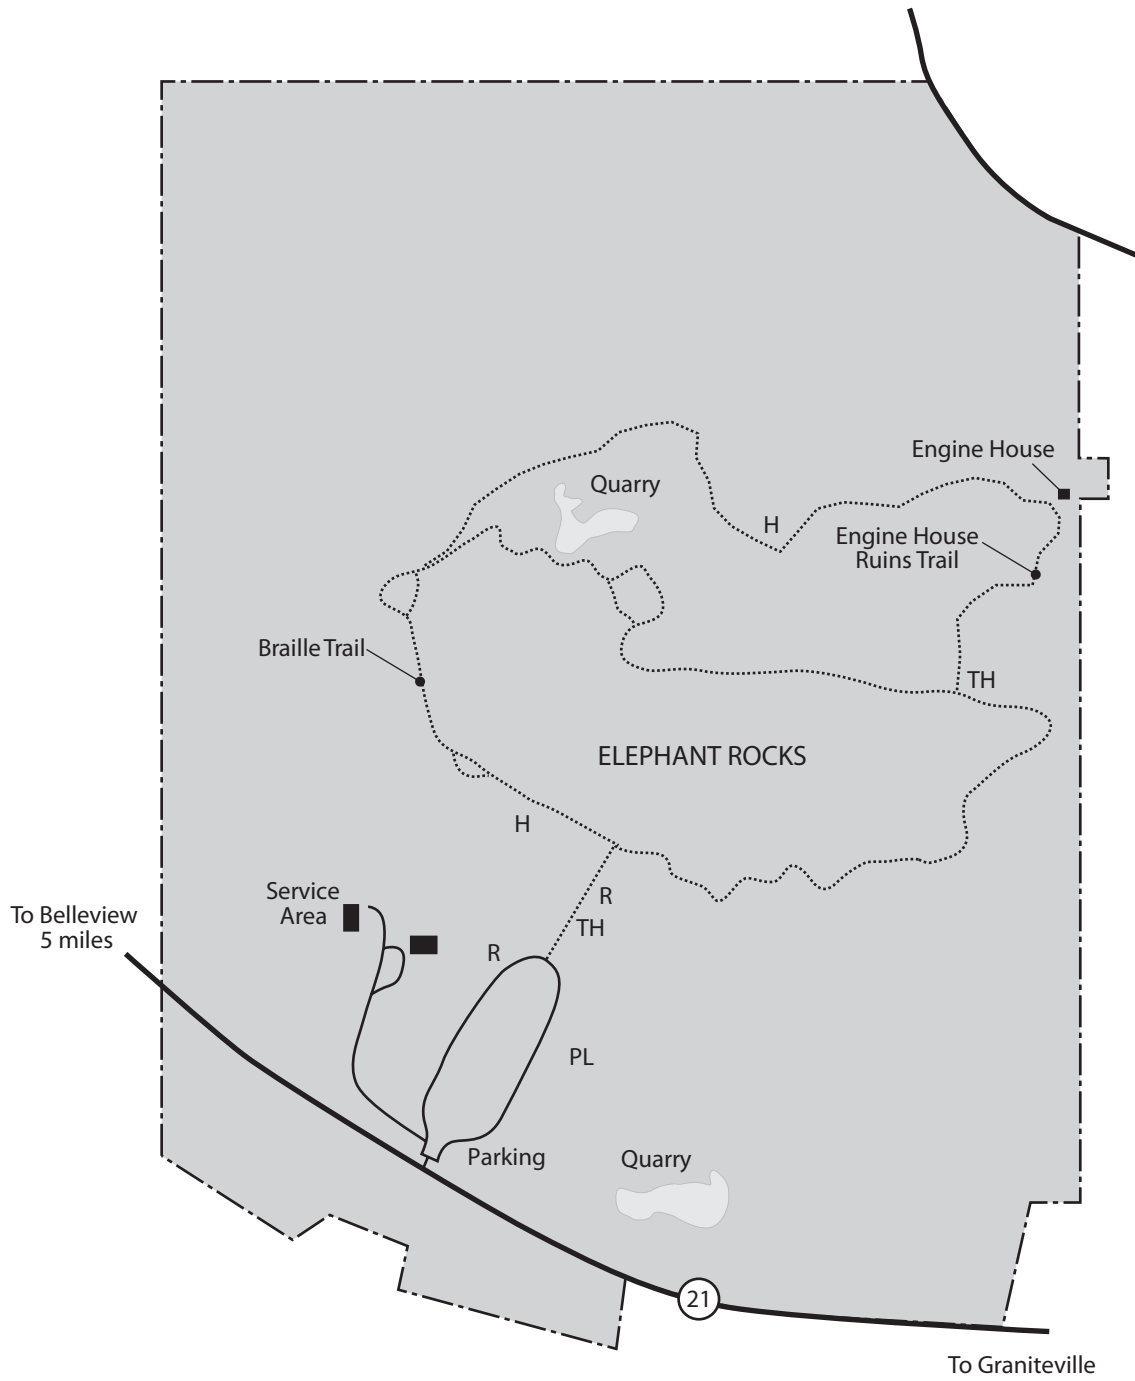

ELEPHANT ROCKS STATE PARK

LEGEND

- H Hiking Trail
- P Picnic Area
- PI Playground
- R Restroom
- TH Trailhead