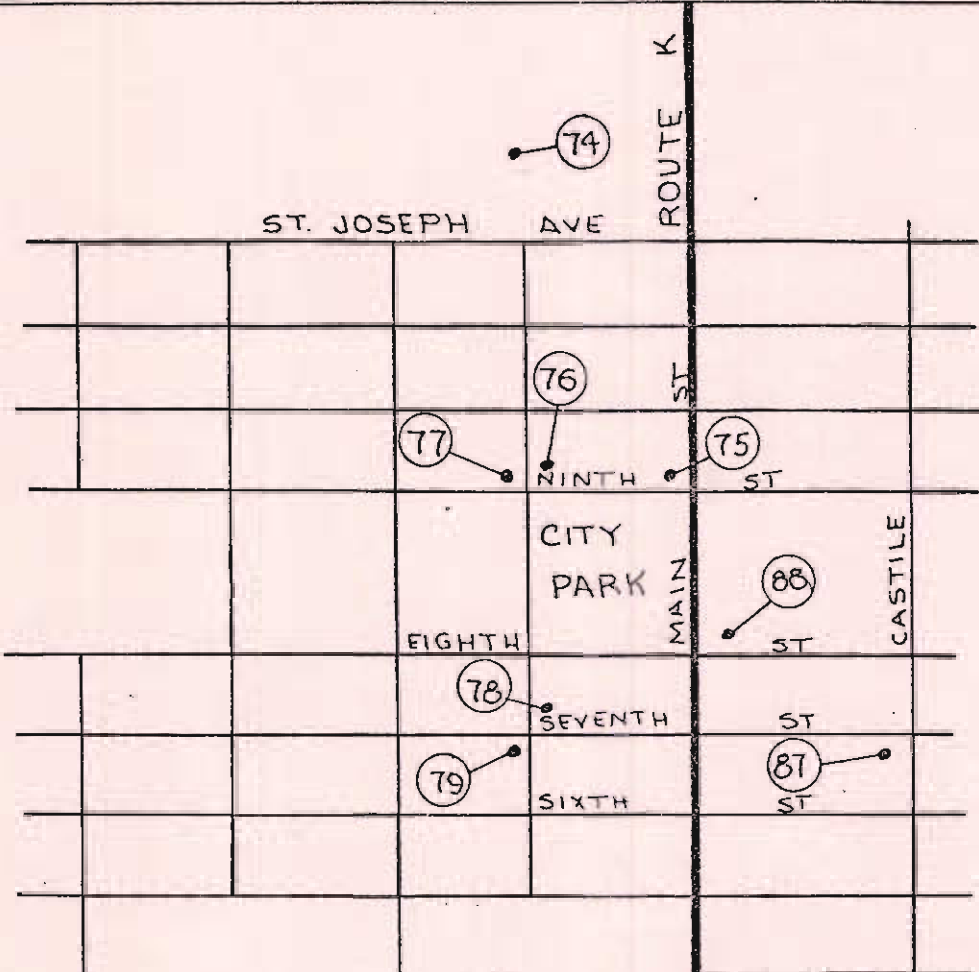

HISTORIC SITES · DEKALB COUNTY, MISSOURI

HISTORIC SITES  ARCHAELOGIC SITES  SCALE 1/2 INCH EQUALS 1 MILE
 1/2 0 1 Miles 2

HISTORIC SITE MAP
STEWARTSVILLE
MISSOURI

ROUTE N

ONLY STREETS
PERTAINING TO
HISTORIC SITES
ARE SHOWN

HISTORIC SITES MAP - TRI-COUNTY DISTRICT
 GRANT
 TOWNSHIP

- 1. Harry Bryson Estate