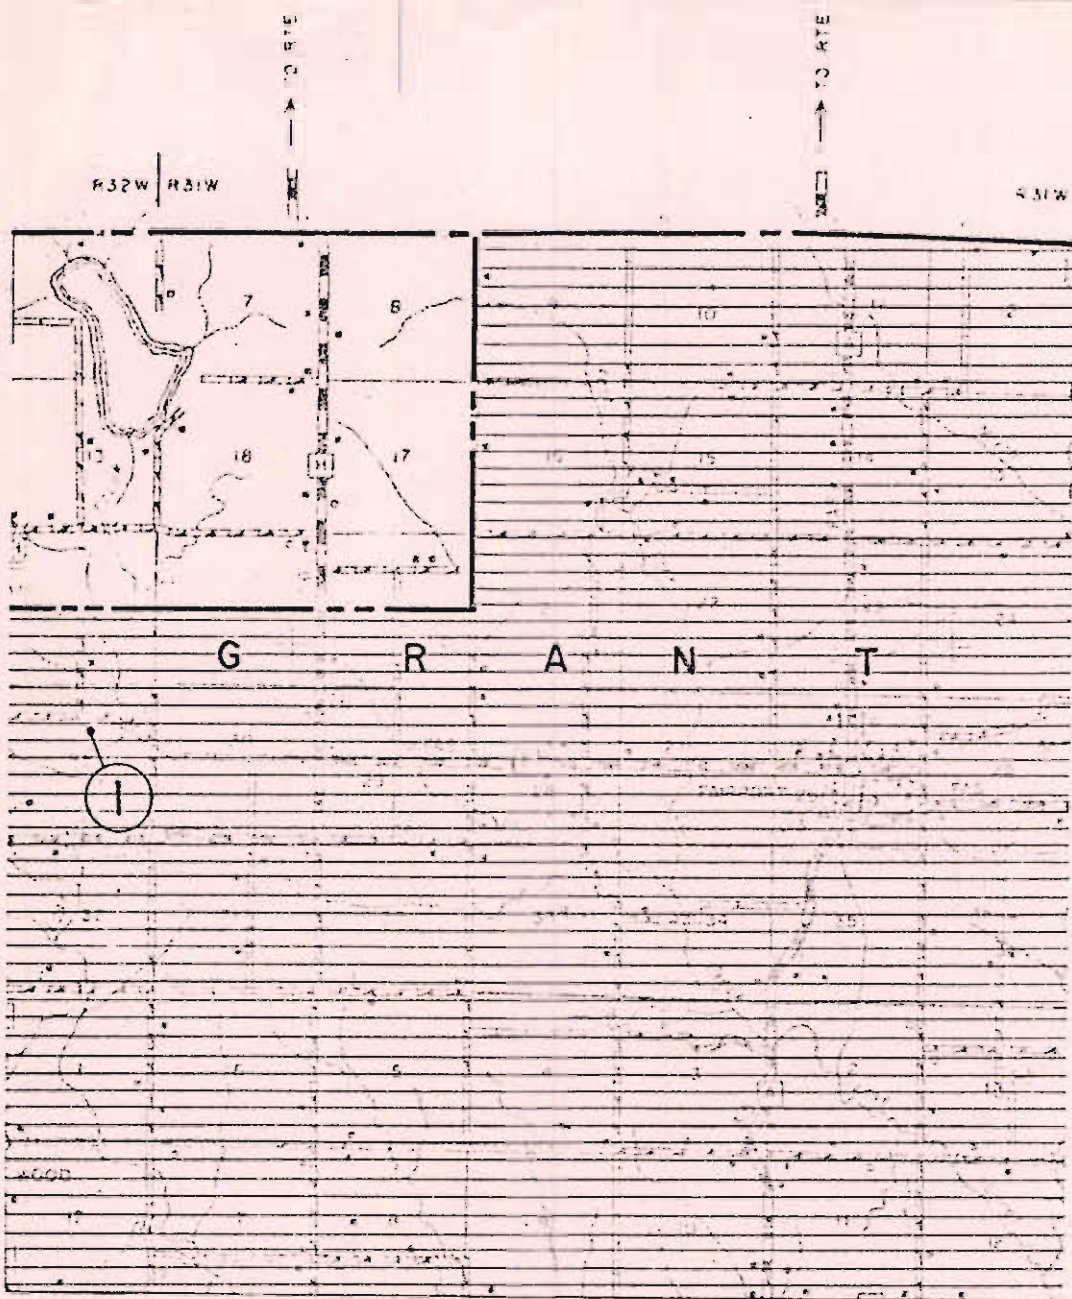

HISTORIC SITES · DEKALB COUNTY, MISSOURI

HISTORIC SITES  ARCHAELOGIC SITES  SCALE 1/2 INCH EQUALS 1 MILE
 1/2 0 1 Miles 2

HISTORIC SITE MAP
STEWARTSVILLE
MISSOURI

ROUTE N

ONLY STREETS
PERTAINING TO
HISTORIC SITES
ARE SHOWN

HISTORIC SITES MAP - TRI-COUNTY DISTRICT
 GRANT
 TOWNSHIP

- 1. Harry Bryson Estate