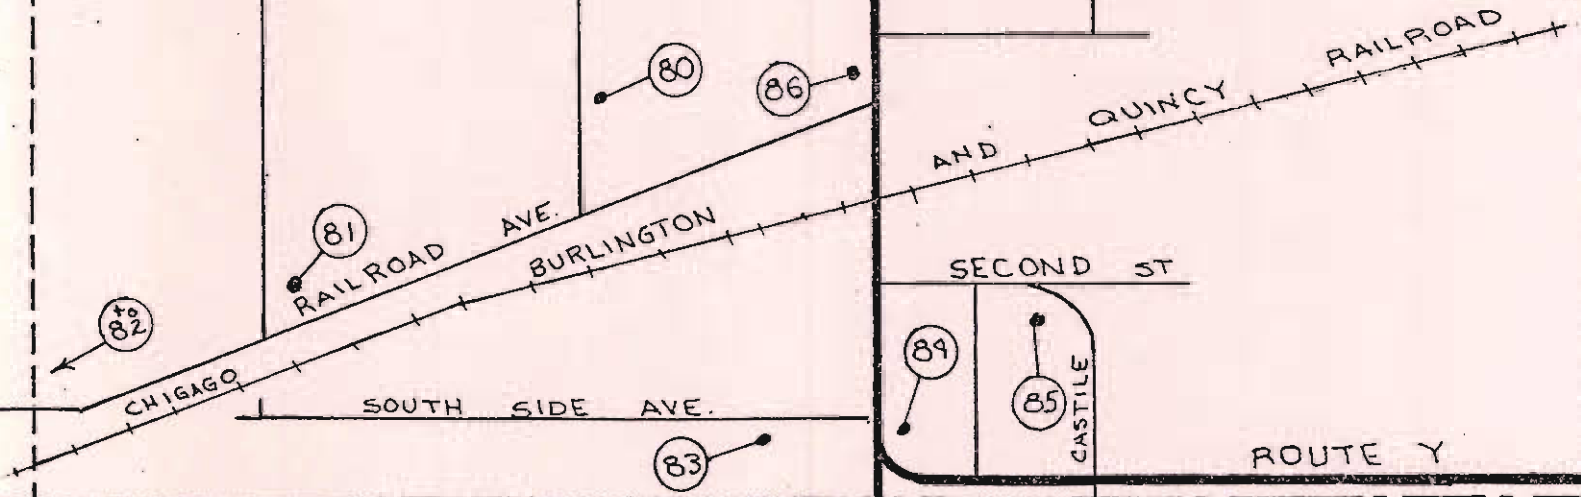

HISTORIC SITES · DEKALB COUNTY, MISSOURI

HISTORIC SITES  ARCHAELOGIC SITES  SCALE 1/2 INCH EQUALS 1 MILE
 1/2 0 1 Miles 2

HISTORIC SITE MAP
STEWARTSVILLE
MISSOURI

ROUTE N

ONLY STREETS
PERTAINING TO
HISTORIC SITES
ARE SHOWN

HISTORIC SITES MAP - TRI-COUNTY DISTRICT
 GRANT
 TOWNSHIP

- 1. Harry Bryson Estate