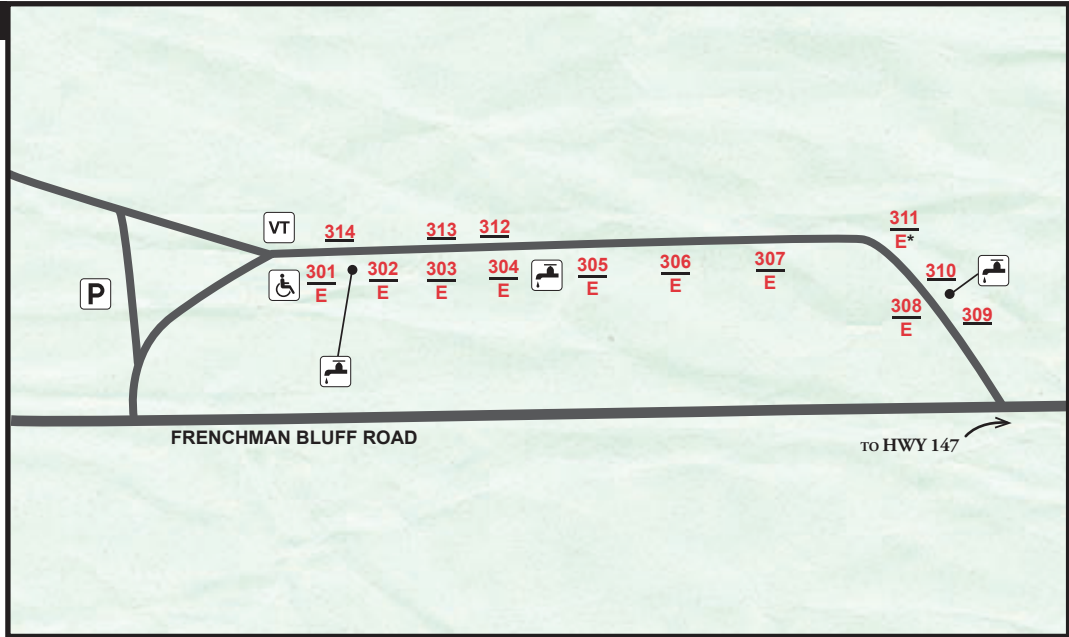

CUIVRE RIVER STATE PARK

Equestrian Campground

LEGEND

- # reservable site
- # basic site
- E electric site
- * 50 amp service
- accessible
- H campground host
- parking
- water
- vault toilet

DISCLAIMER: This map is not a legal survey. The Missouri Department of Natural Resources makes no warranty, expressed or implied, as to the accuracy of the data or related materials and is not responsible for any damage or loss resulting from its use.