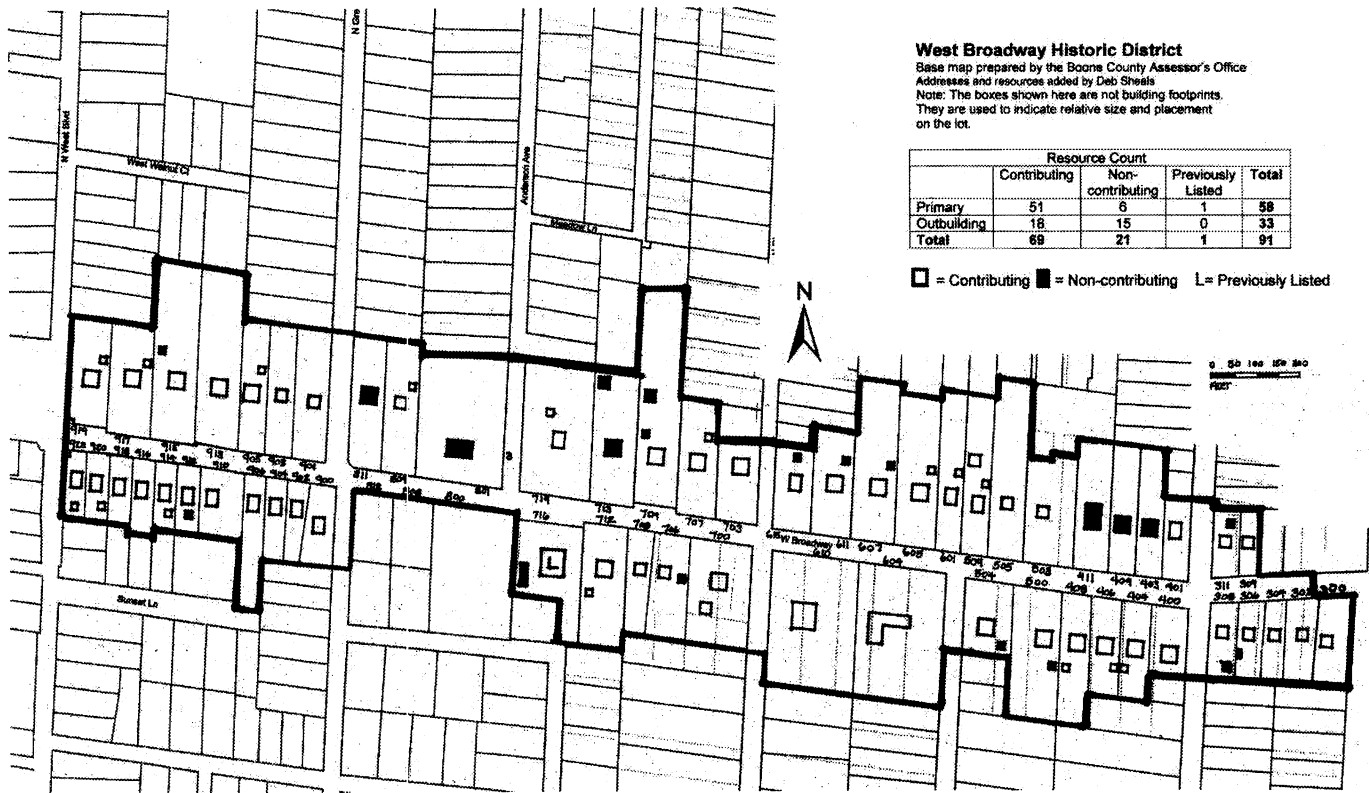

United States Department of the Interior  
National Park Service  
National Register of Historic Places  
Continuation Sheet

Section number Figures Page 57

West Broadway Residential Historic District  
Boone County, Missouri

**Figure One. Site Plan.**

A larger copy of this is also being submitted separately.

**United States Department of the Interior**  
National Park Service  
National Register of Historic Places  
Continuation Sheet

Section number Figures Page 58

**West Broadway Residential Historic District**  
**Boone County, Missouri**

**Figure Two.**

Top—Houses built before 1920 Bottom: Houses built 1920 or later.

United States Department of the Interior  
National Park Service  
National Register of Historic Places  
Continuation Sheet