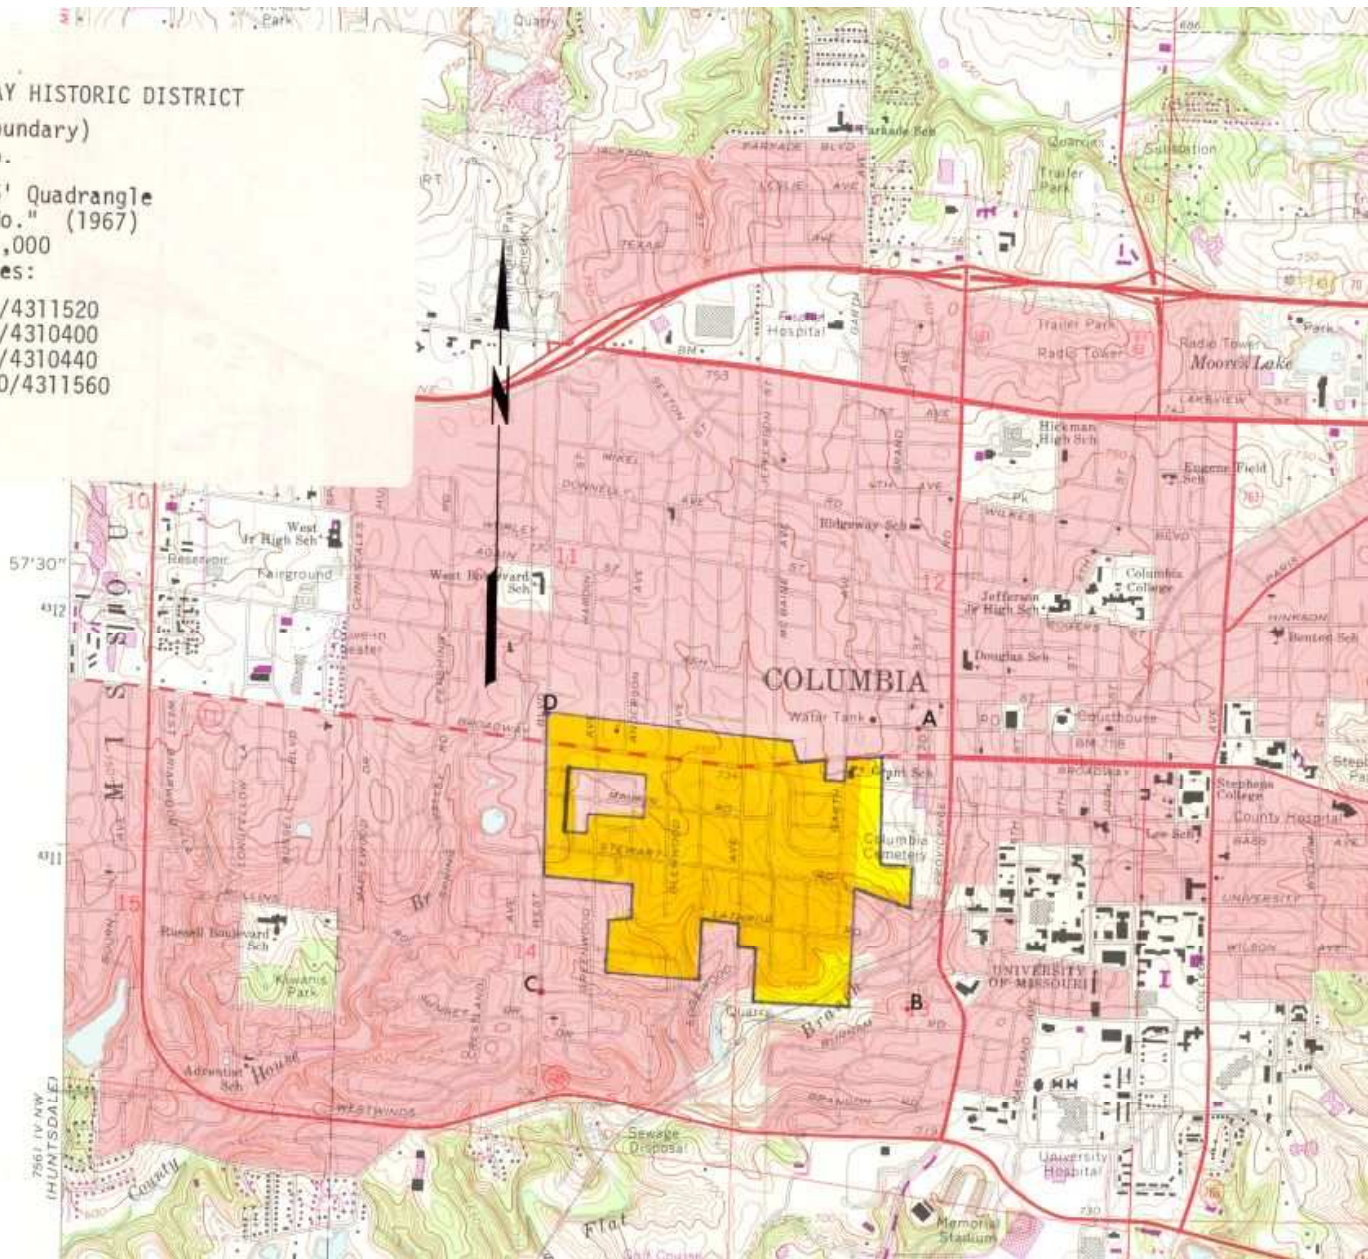

**WEST BROADWAY HISTORIC DISTRICT**  
(Proposed Boundary)  
Columbia, Mo.

U.S.G.S. 7.5' Quadrangle  
"Columbia, Mo." (1967)  
Scale: 1:24,000  
UTM References:

- A. 15/557570/4311520
- B. 15/557560/4310400
- C. 15/556070/4310440
- D. 15/556080/4311560