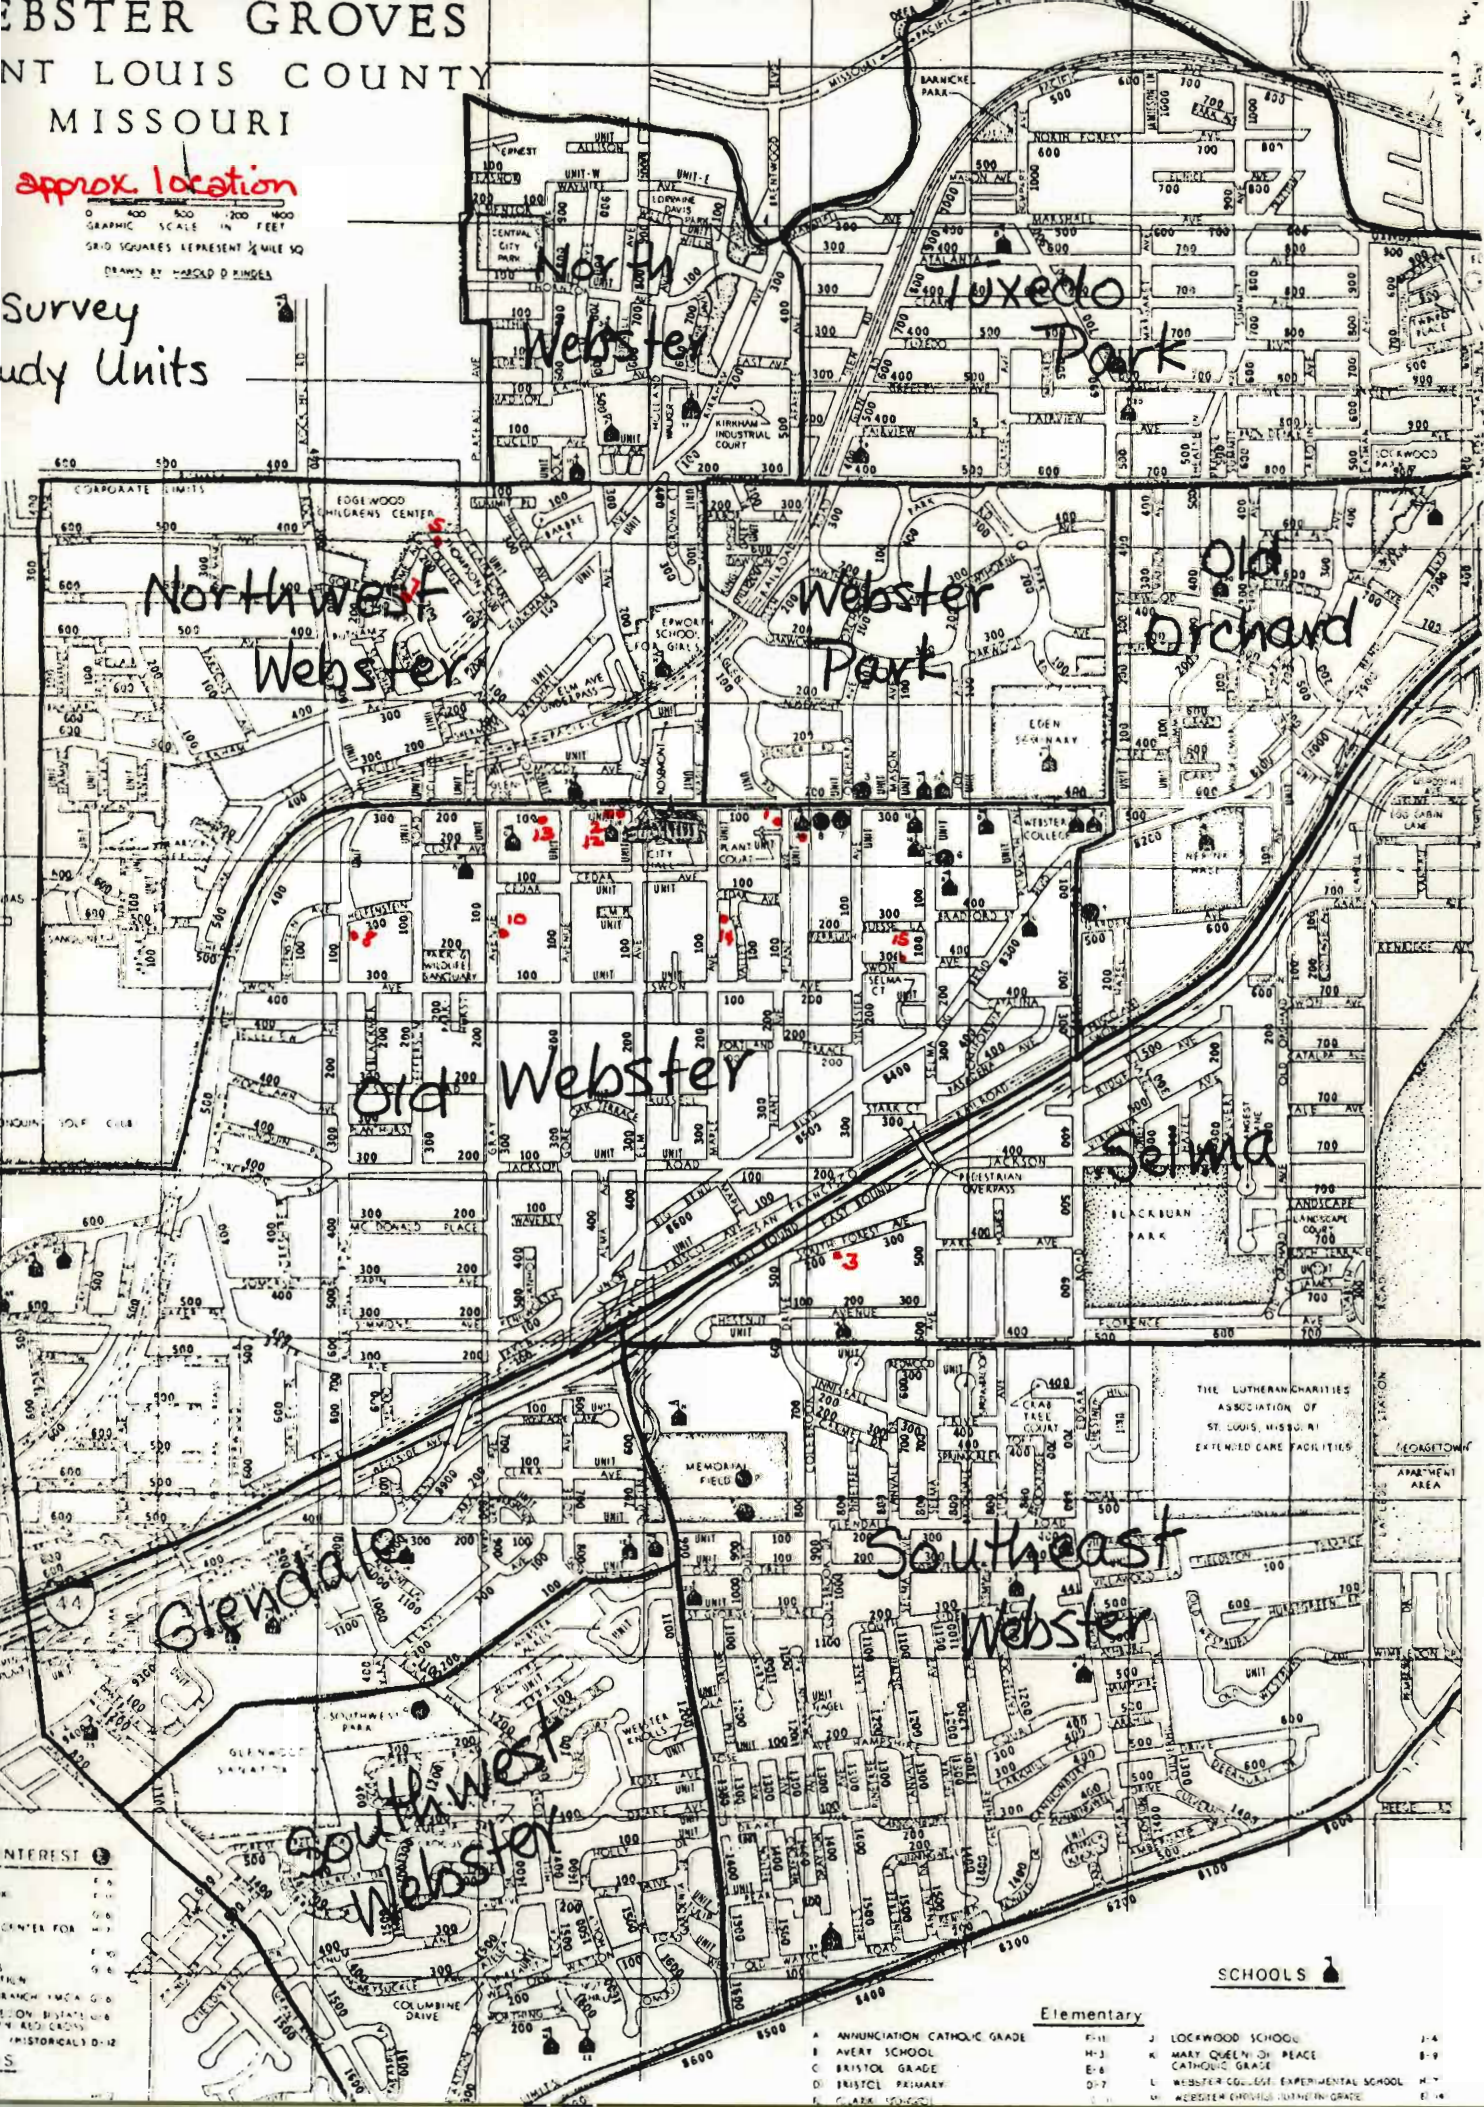

WEBSTER GROVES
SAINT LOUIS COUNTY
MISSOURI

approx location

GRAPHIC SCALE IN FEET
0 400 800 1200 1600
SAID SQUARES REPRESENT 1/4 MILE X 1/2

Survey
Study Units

SCHOOLS

Elementary

- A ANNUNCIATION CATHOLIC GRADE
- B AVERY SCHOOL
- C BRISTOL GRADE
- D BRISTOL PRIMARY
- E CLARK PRIMARY
- F-11
- F-3
- E-6
- D-7
- J. LOCKWOOD SCHOOL
- K. MARY QUEEN OF PEACE CATHOLIC GRADE
- L. WEBSTER COLLEGE EXPERIMENTAL SCHOOL
- M. WEBSTER CHRISTIAN JUNIOR GRADE
- J-4
- E-9
- H-7
- E-10