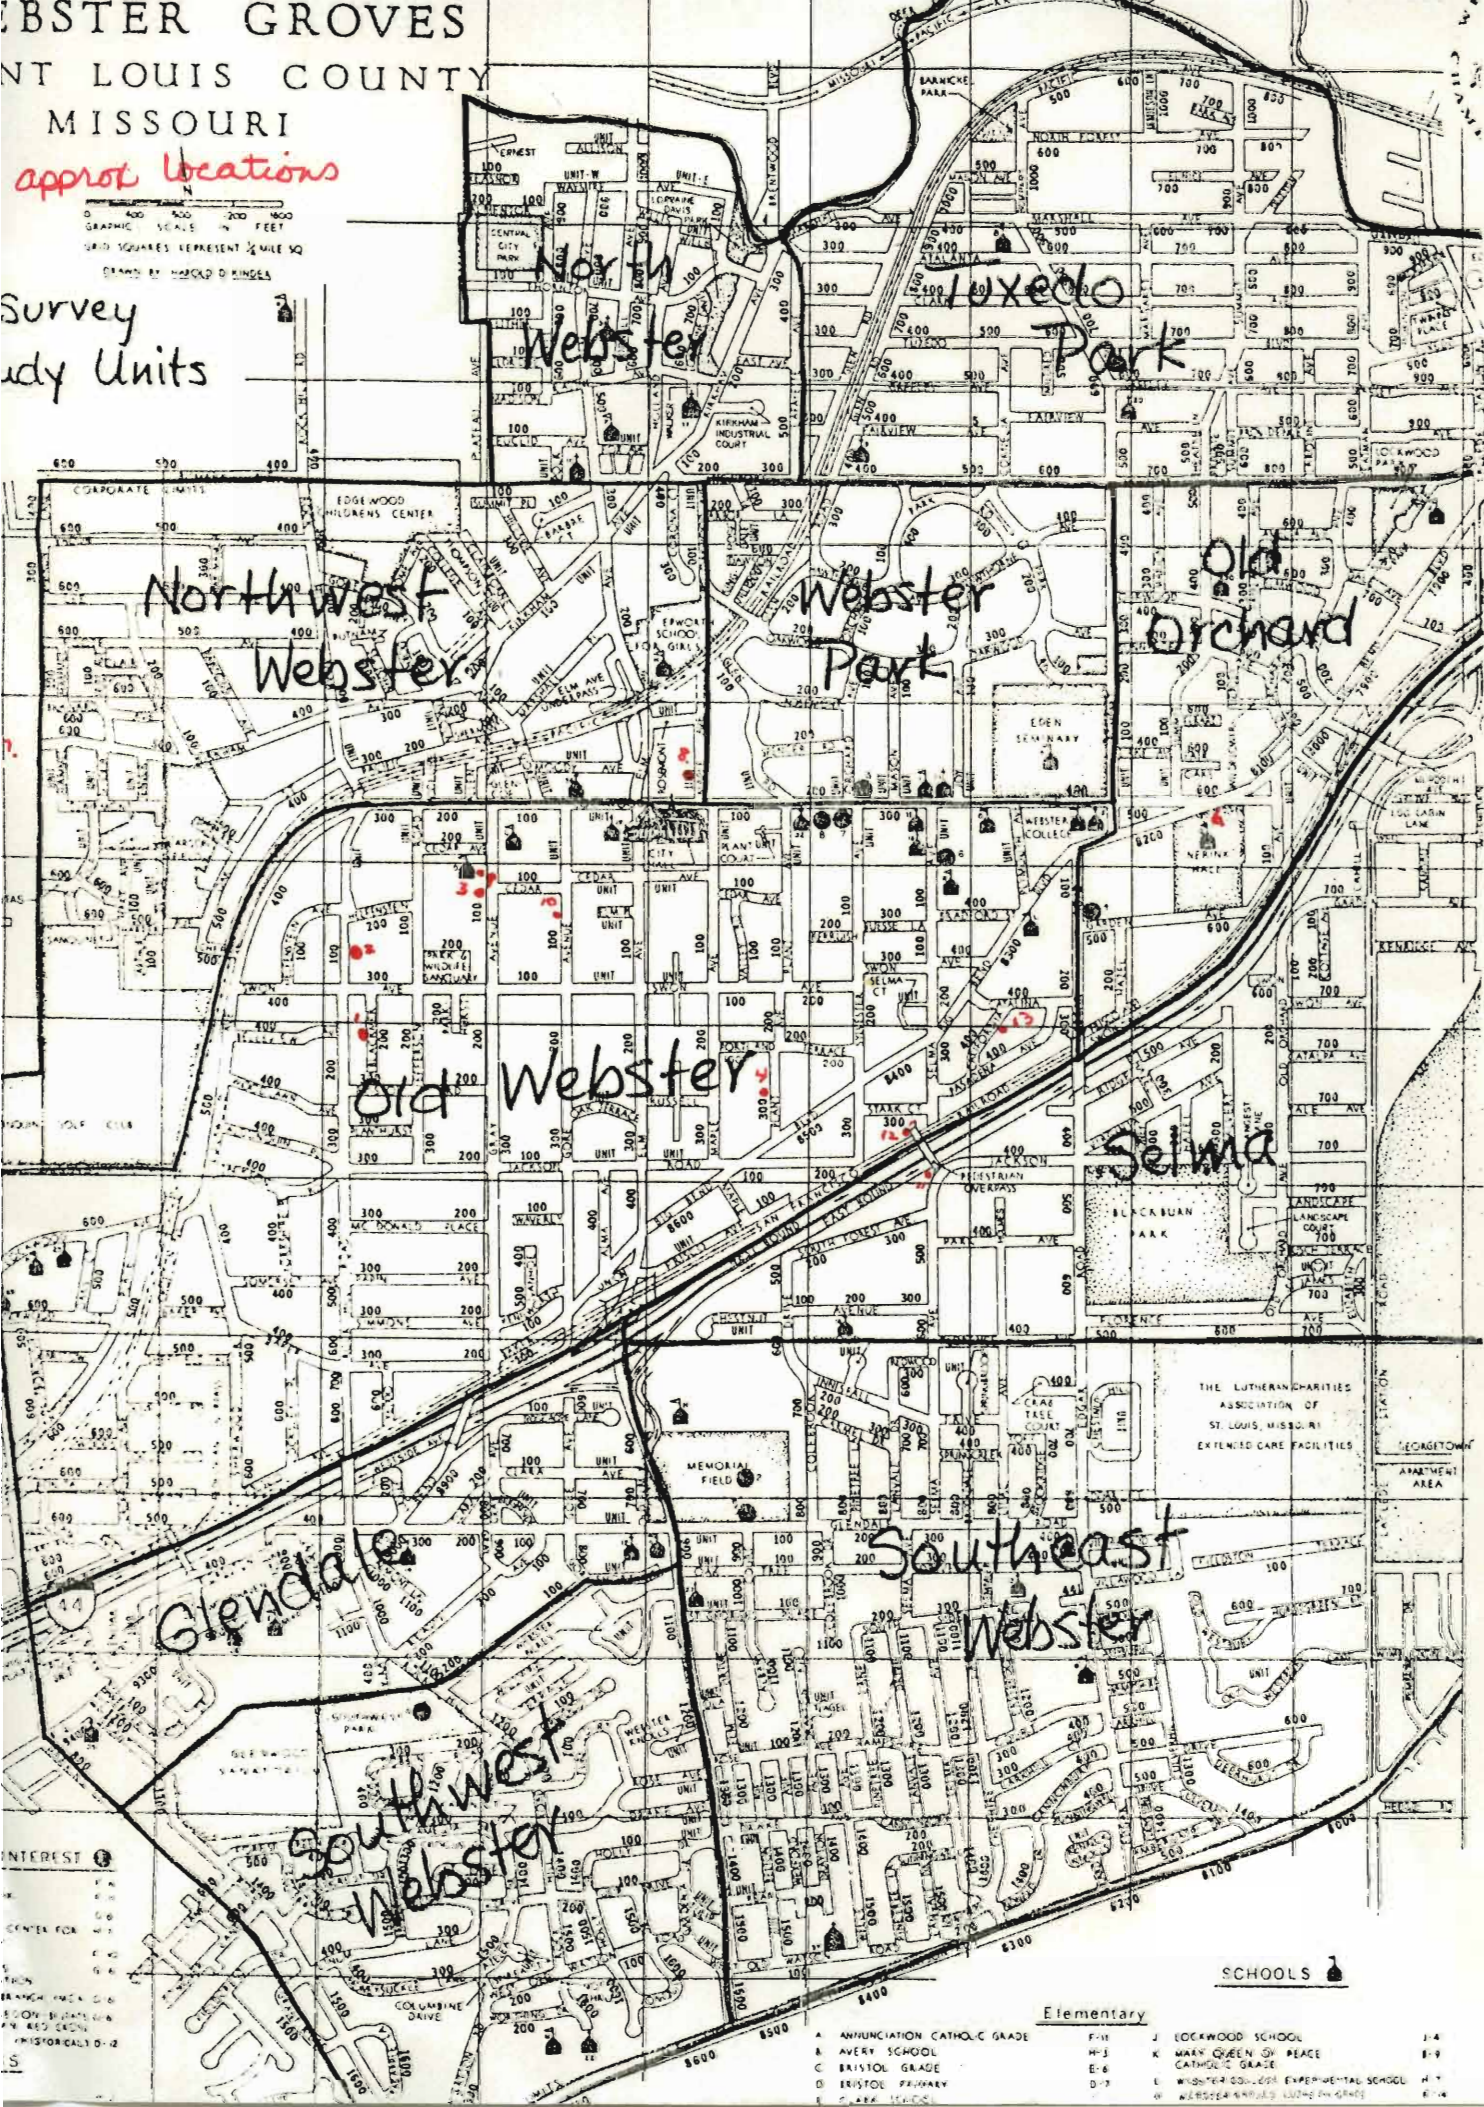

WEBSTER GROVES  
 SAINT LOUIS COUNTY  
 MISSOURI

*approx locations*

GRAPHIC SCALE IN FEET  
 0 400 800 1200 1600  
 GRID SQUARES REPRESENT 1/4 MILE X 1/4  
 DRAWN BY HAROLD D. KINGLES

Survey  
 Study Units

WEBSTER GROVES  
 SAINT LOUIS COUNTY  
 MISSOURI

approx location

GRAPHIC SCALE IN FEET  
 0 400 800 1200 1600  
 SAID SQUARES REPRESENT 1/4 MILE X 1/2

Survey  
 Study Units

SCHOOLS

Elementary

- A ANNUNCIATION CATHOLIC GRADE
- B AVERY SCHOOL
- C BRISTOL GRADE
- D BRISTOL PRIMARY
- E CLARK PRIMARY
- F-11
- F-3
- E-6
- D-7
- J. LOCKWOOD SCHOOL
- K. MARY QUEEN OF PEACE CATHOLIC GRADE
- L. WEBSTER COLLEGE EXPERIMENTAL SCHOOL
- M. WEBSTER CHRISTIAN JUNIOR GRADE
- J-4
- E-9
- H-7
- E-10