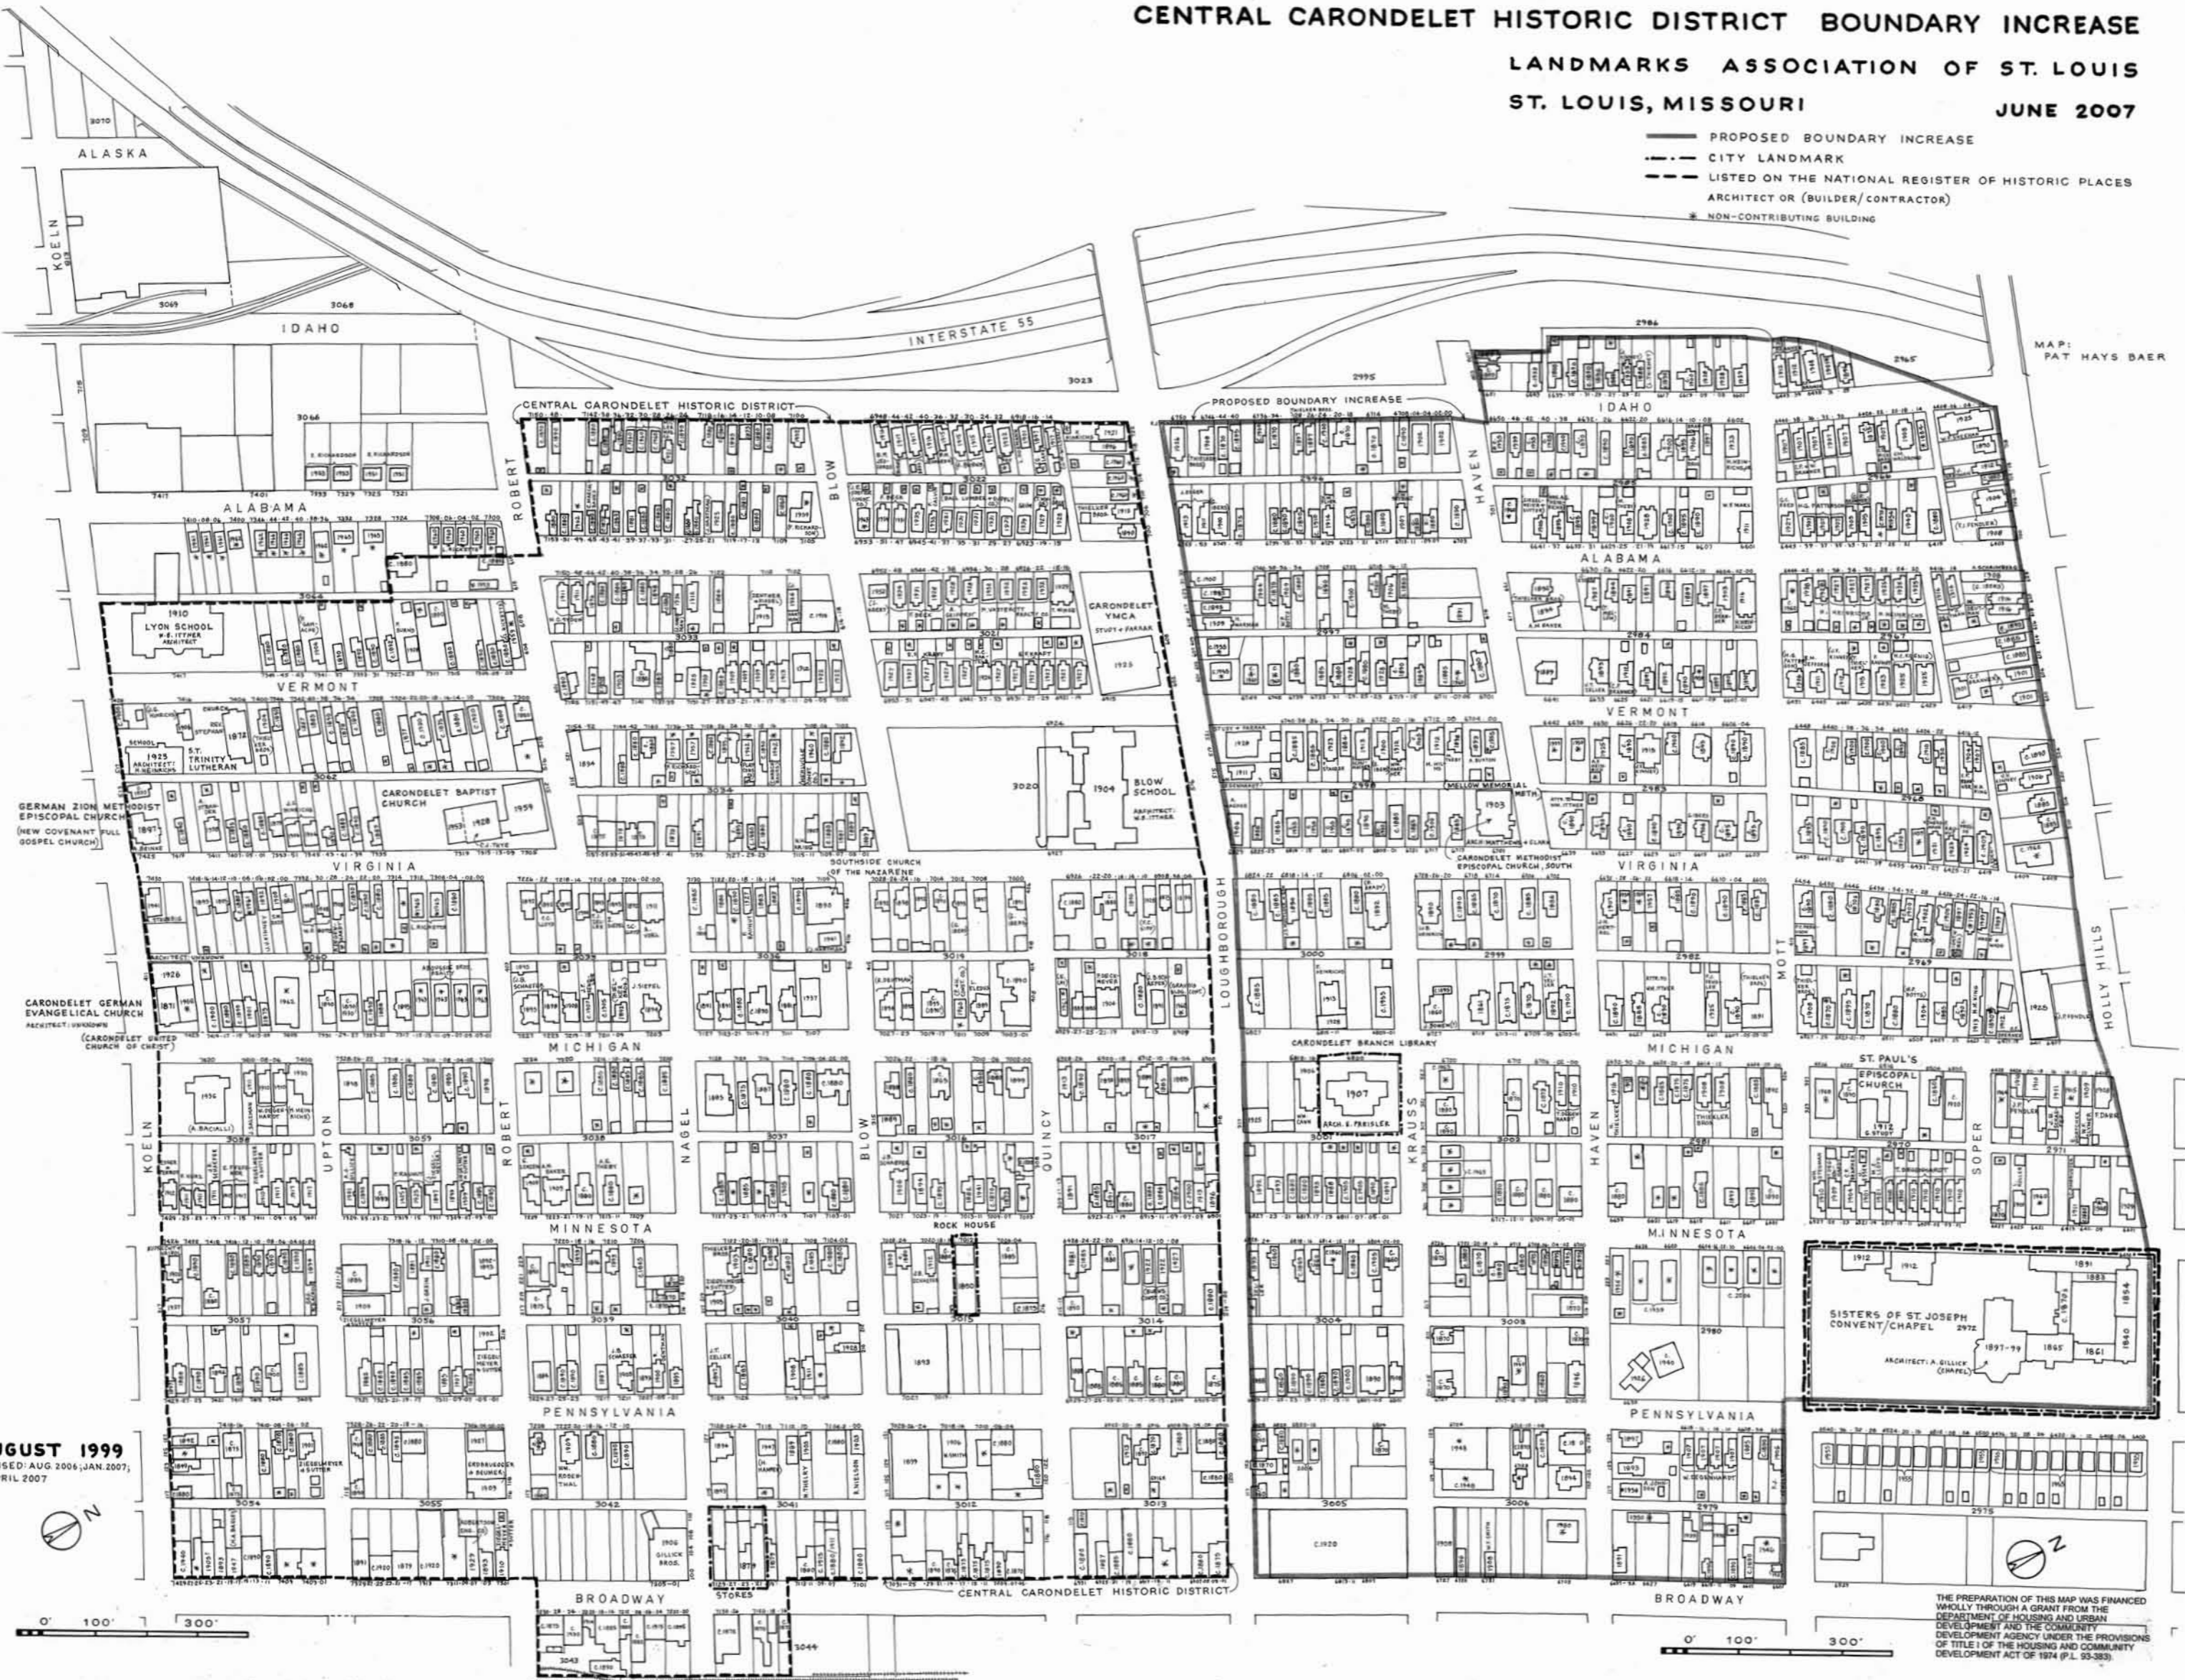

CENTRAL CARONDELET HISTORIC DISTRICT BOUNDARY INCREASE
LANDMARKS ASSOCIATION OF ST. LOUIS
ST. LOUIS, MISSOURI
JUNE 2007

- PROPOSED BOUNDARY INCREASE
- - - CITY LANDMARK
- - - LISTED ON THE NATIONAL REGISTER OF HISTORIC PLACES
- ARCHITECT OR (BUILDER/CONTRACTOR)
- NON-CONTRIBUTING BUILDING

MAP: PAT HAYS BAER

AUGUST 1999
REVISED: AUG 2006, JAN 2007,
APRIL 2007