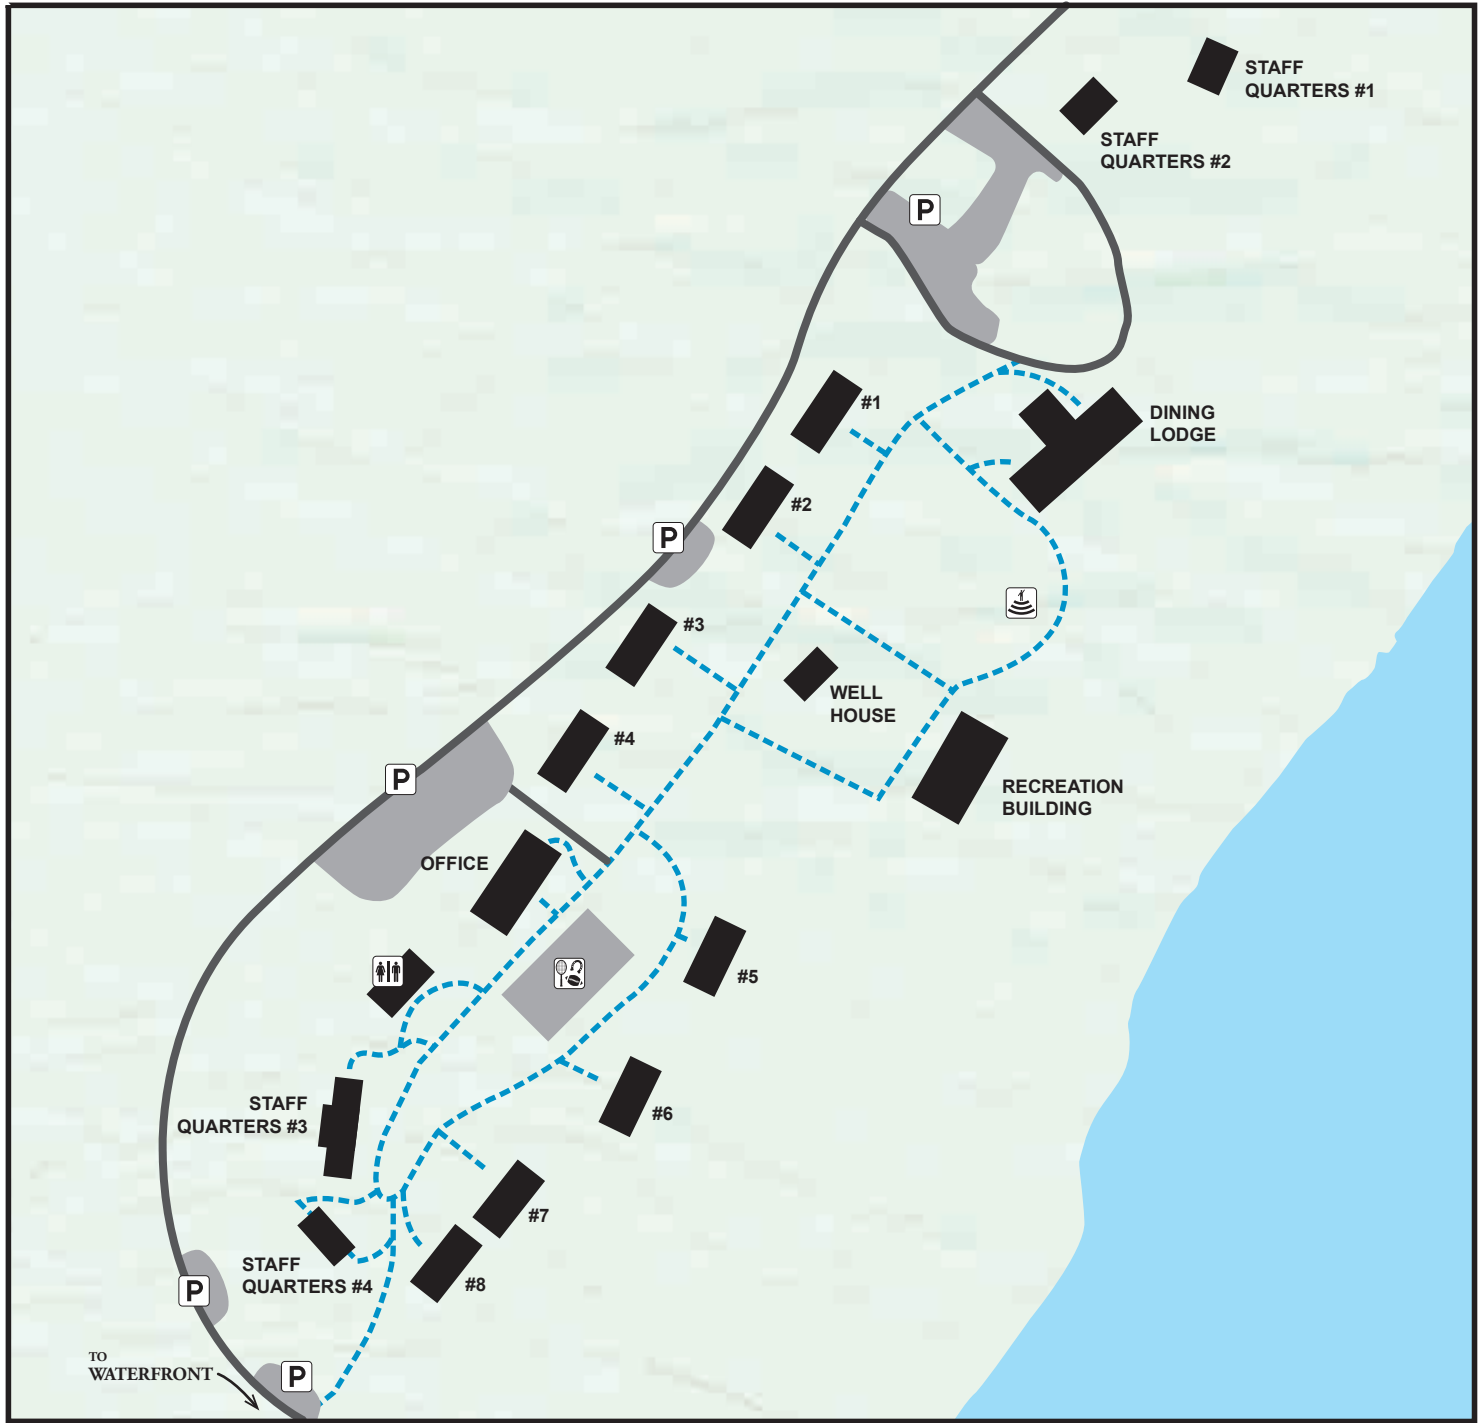

LAKE OF THE OZARKS STATE PARK

Camp Rising Sun

LEGEND

-  parking
-  amphitheatre
-  recreation feature
-  restroom

-  road
-  walking path