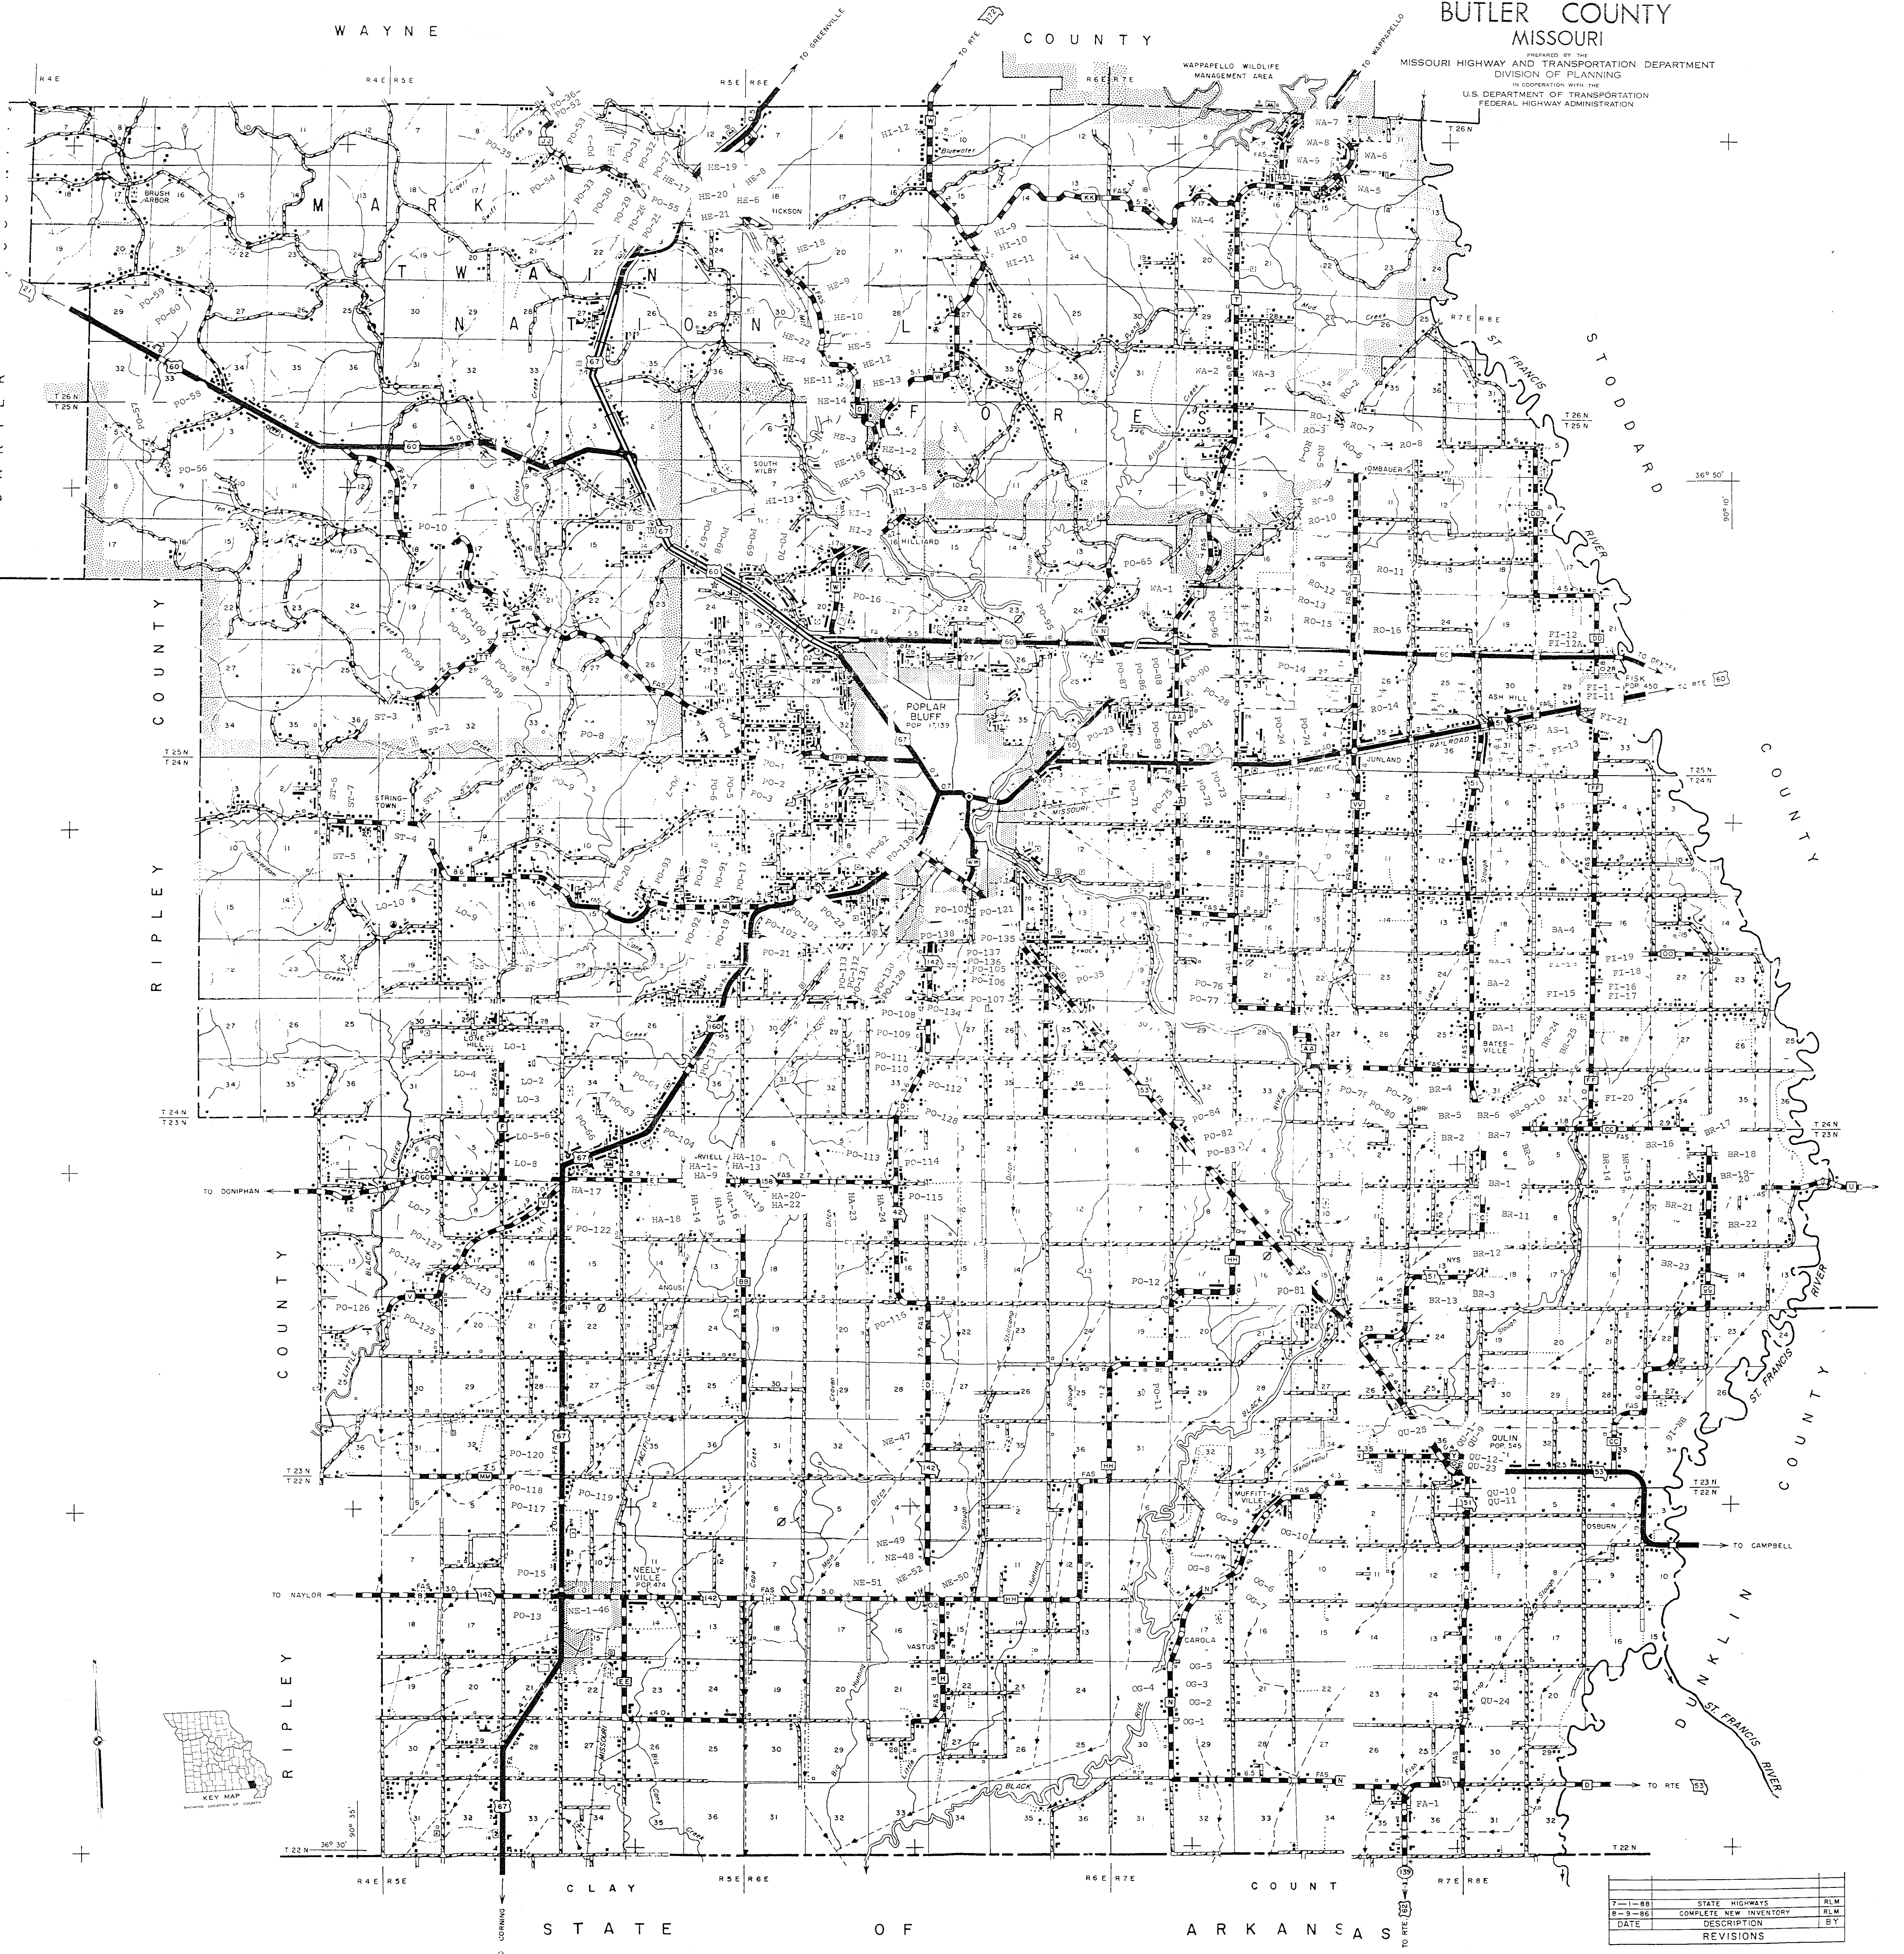

GENERAL HIGHWAY MAP  
 BUTLER COUNTY  
 MISSOURI

PREPARED BY THE  
 MISSOURI HIGHWAY AND TRANSPORTATION DEPARTMENT  
 DIVISION OF PLANNING  
 IN COOPERATION WITH THE  
 U.S. DEPARTMENT OF TRANSPORTATION  
 FEDERAL HIGHWAY ADMINISTRATION

DATE	DESCRIPTION	BY
7-1-88	STATE HIGHWAYS	RLM
8-9-86	COMPLETE NEW INVENTORY	RLM
	REVISIONS	