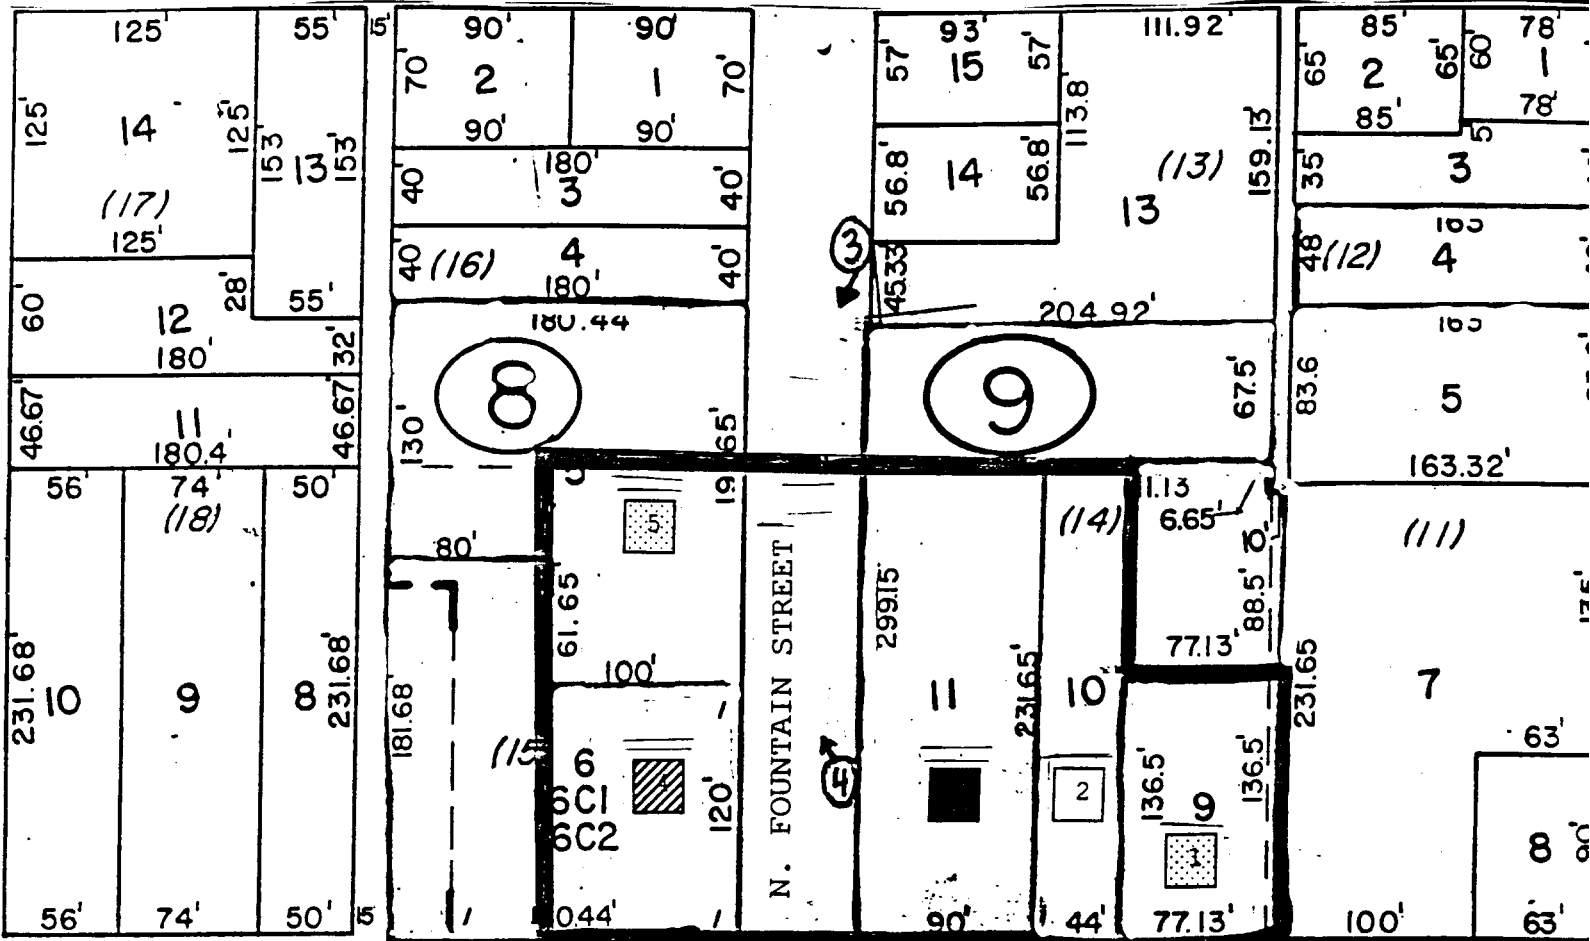

United States Department of the Interior
National Park Service

National Register of Historic Places Continuation Sheet

Section number 7 Page 4

Broadway and North Fountain Street Historic District
Cape Girardeau County, Missouri

District Map and Photo Key

BROADWAY

- | | | | |
|--|---------------------|--|-------------------------------------|
| | District Boundary | | Surety Savings and Loan Association |
| | Previously Listed | | K-103 Radio Station |
| | Nomination Pending | | Marquette Hotel |
| | Locally Significant | | Himmelberger & Harrison Building |
| | Noncontributing | | Rueseler Motor Company |

Map source: SEMO, "Survey of Cape Girardeau," 1985.