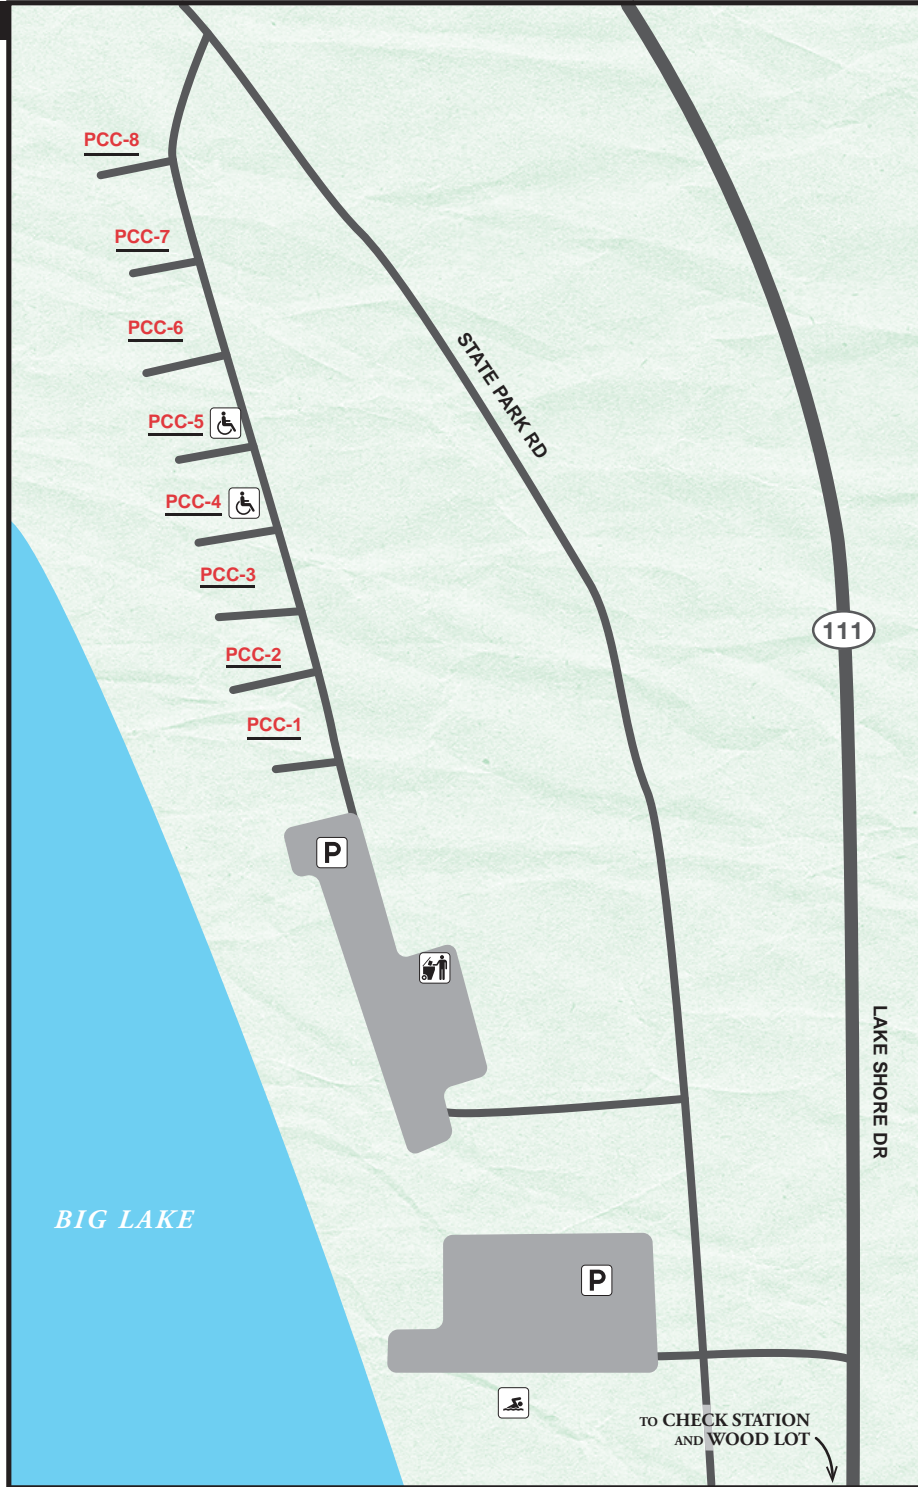

### LEGEND

- # premium camper cabin
-  accessible
-  trash dumpster
-  parking
-  swimming pool

01/17