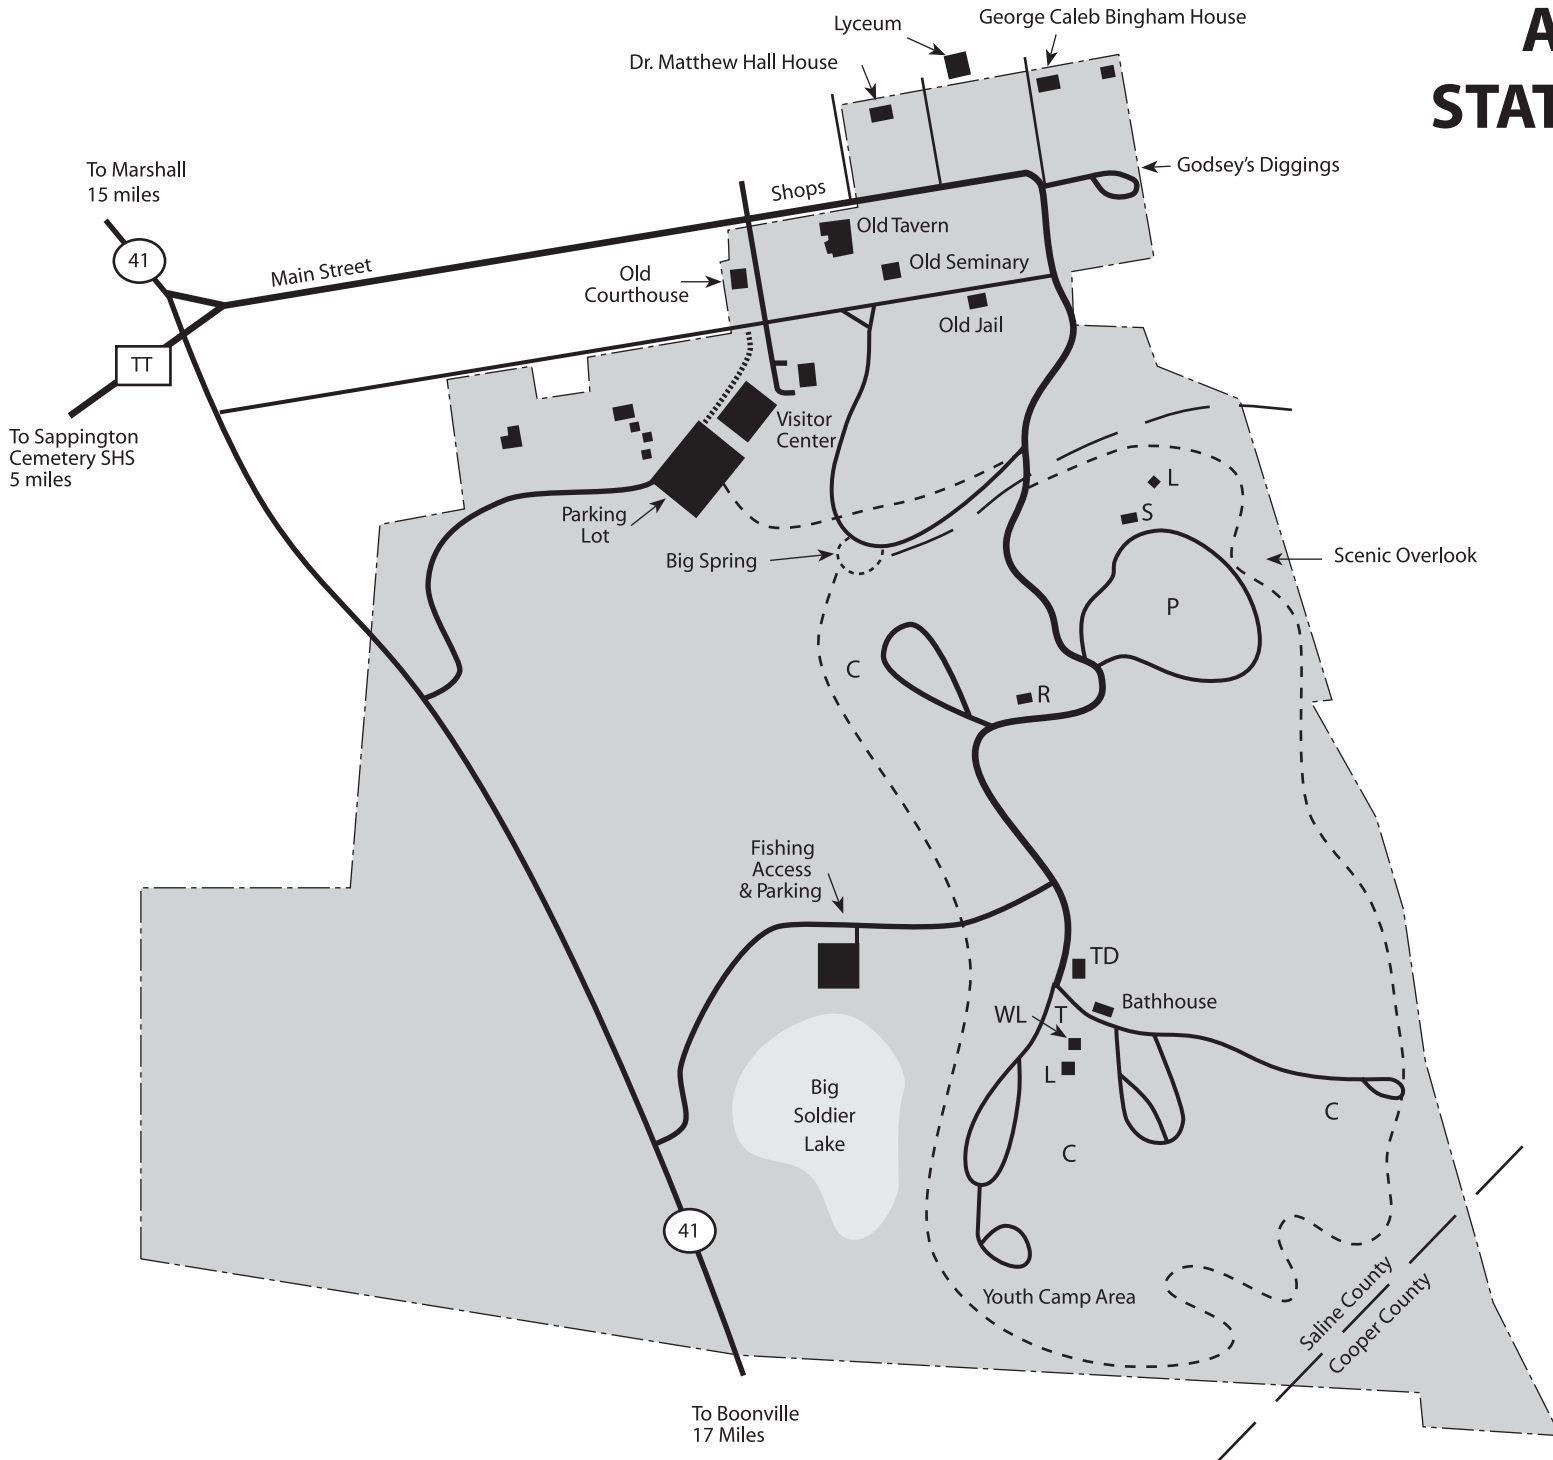

ARROW ROCK STATE HISTORIC SITE

LEGEND

- P Picnic Area
- C Camping
- R Restroom
- TD Trailer Disposal Station
- S Shelter
- WL Woodlot
- L Latrine
- T Telephone
- Hiking Trail