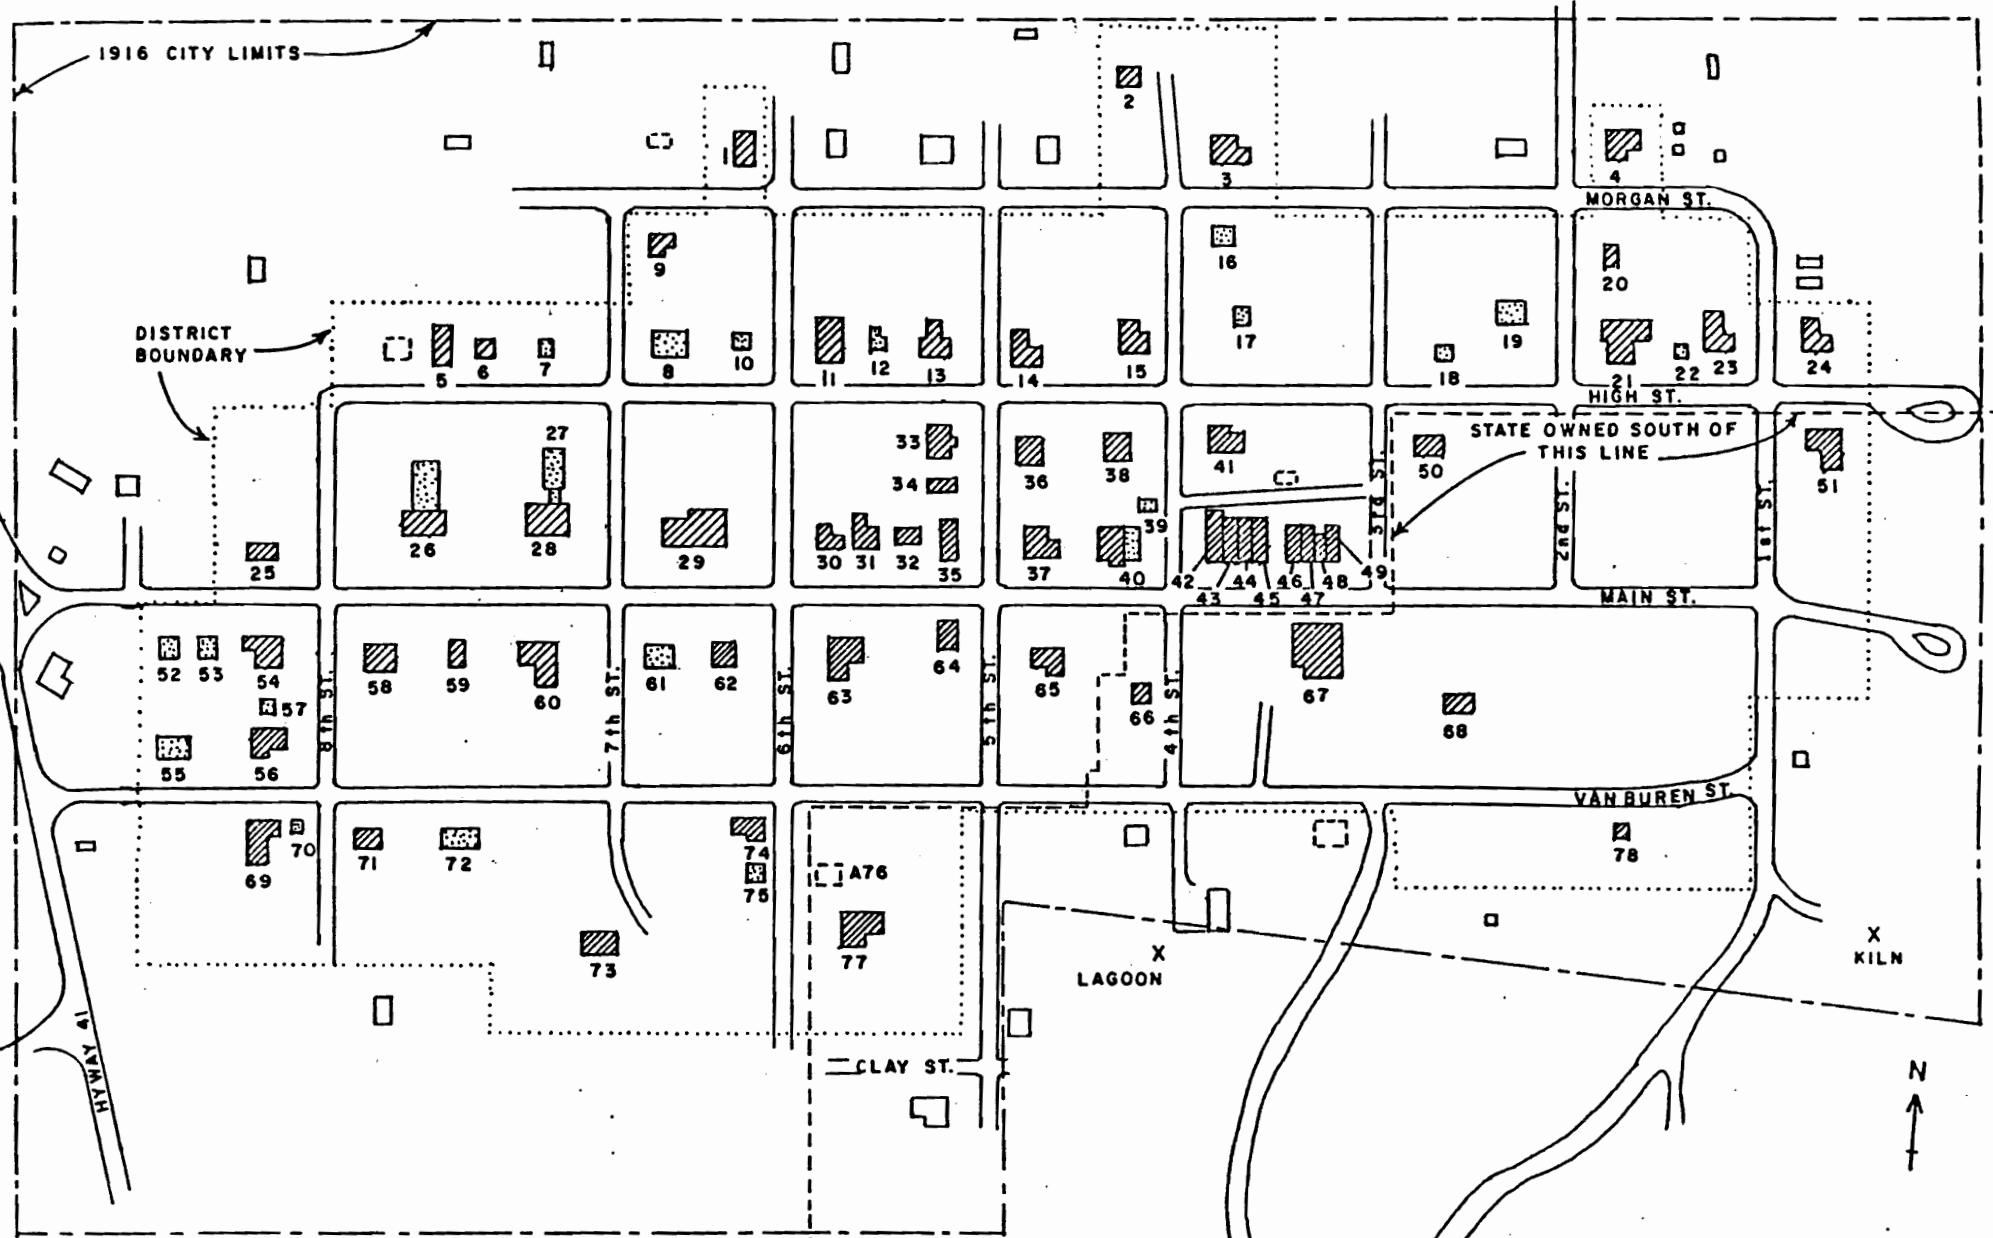

PLAN 1 ARROW ROCK, MISSOURI HISTORIC DISTRICT

-  SIGNIFICANT BUILDINGS
-  INTRUSIONS WITHIN THE DISTRICT
-  INSIGNIFICANT BUILDINGS OUTSIDE THE DISTRICT

X
SANTA FE
SPRING

EASTGATE DRAFTING AND
DESIGN SERVICE HRW
COLUMBIA, MISSOURI
JUN 1979