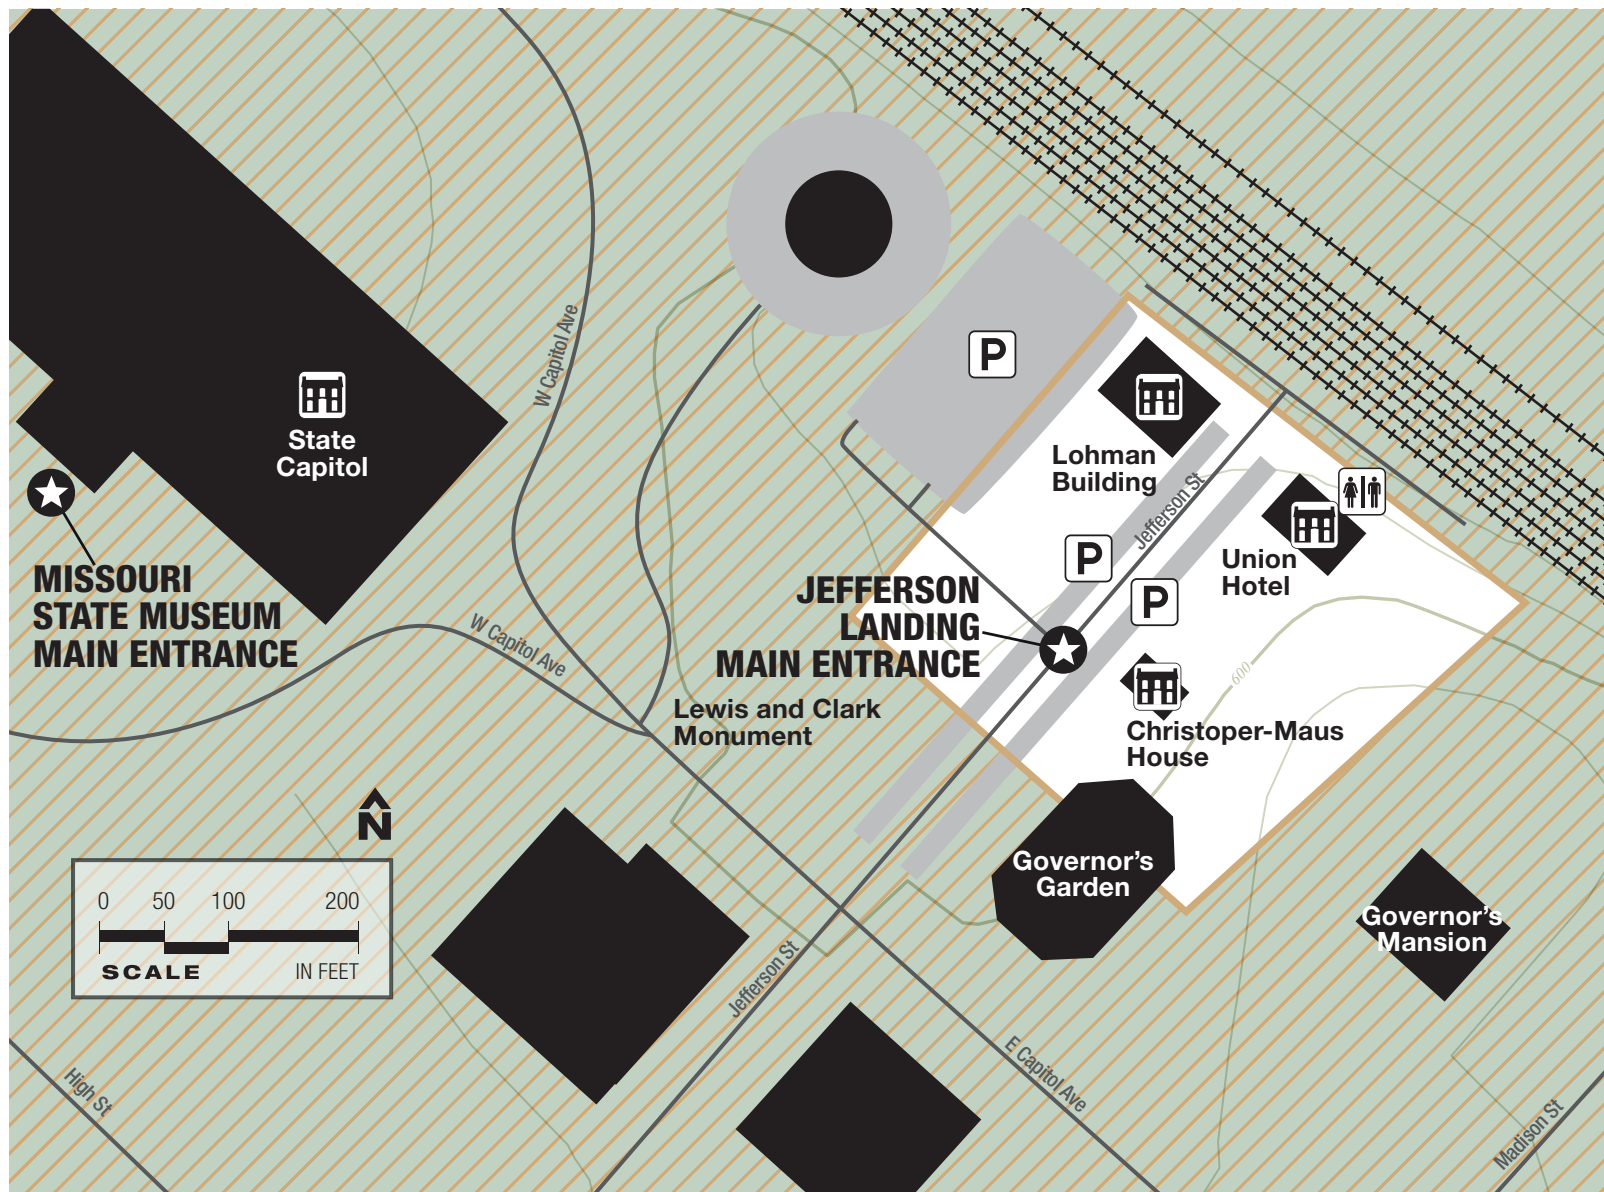

MISSOURI STATE MUSEUM AND JEFFERSON LANDING STATE HISTORIC SITE MAP

LEGEND

-  Road lines
-  Land contour
-  Not state park property
-  Park boundary
-  Railroad
-  Main entrance
-  Historic Structure
-  Parking
-  Restroom

CONTACT INFORMATION

Missouri State Museum
and Jefferson Landing
State Historic Site
First Floor, State Capitol
201 W. Capitol
Jefferson City MO 65101
573-751-2854
mostateparks.com