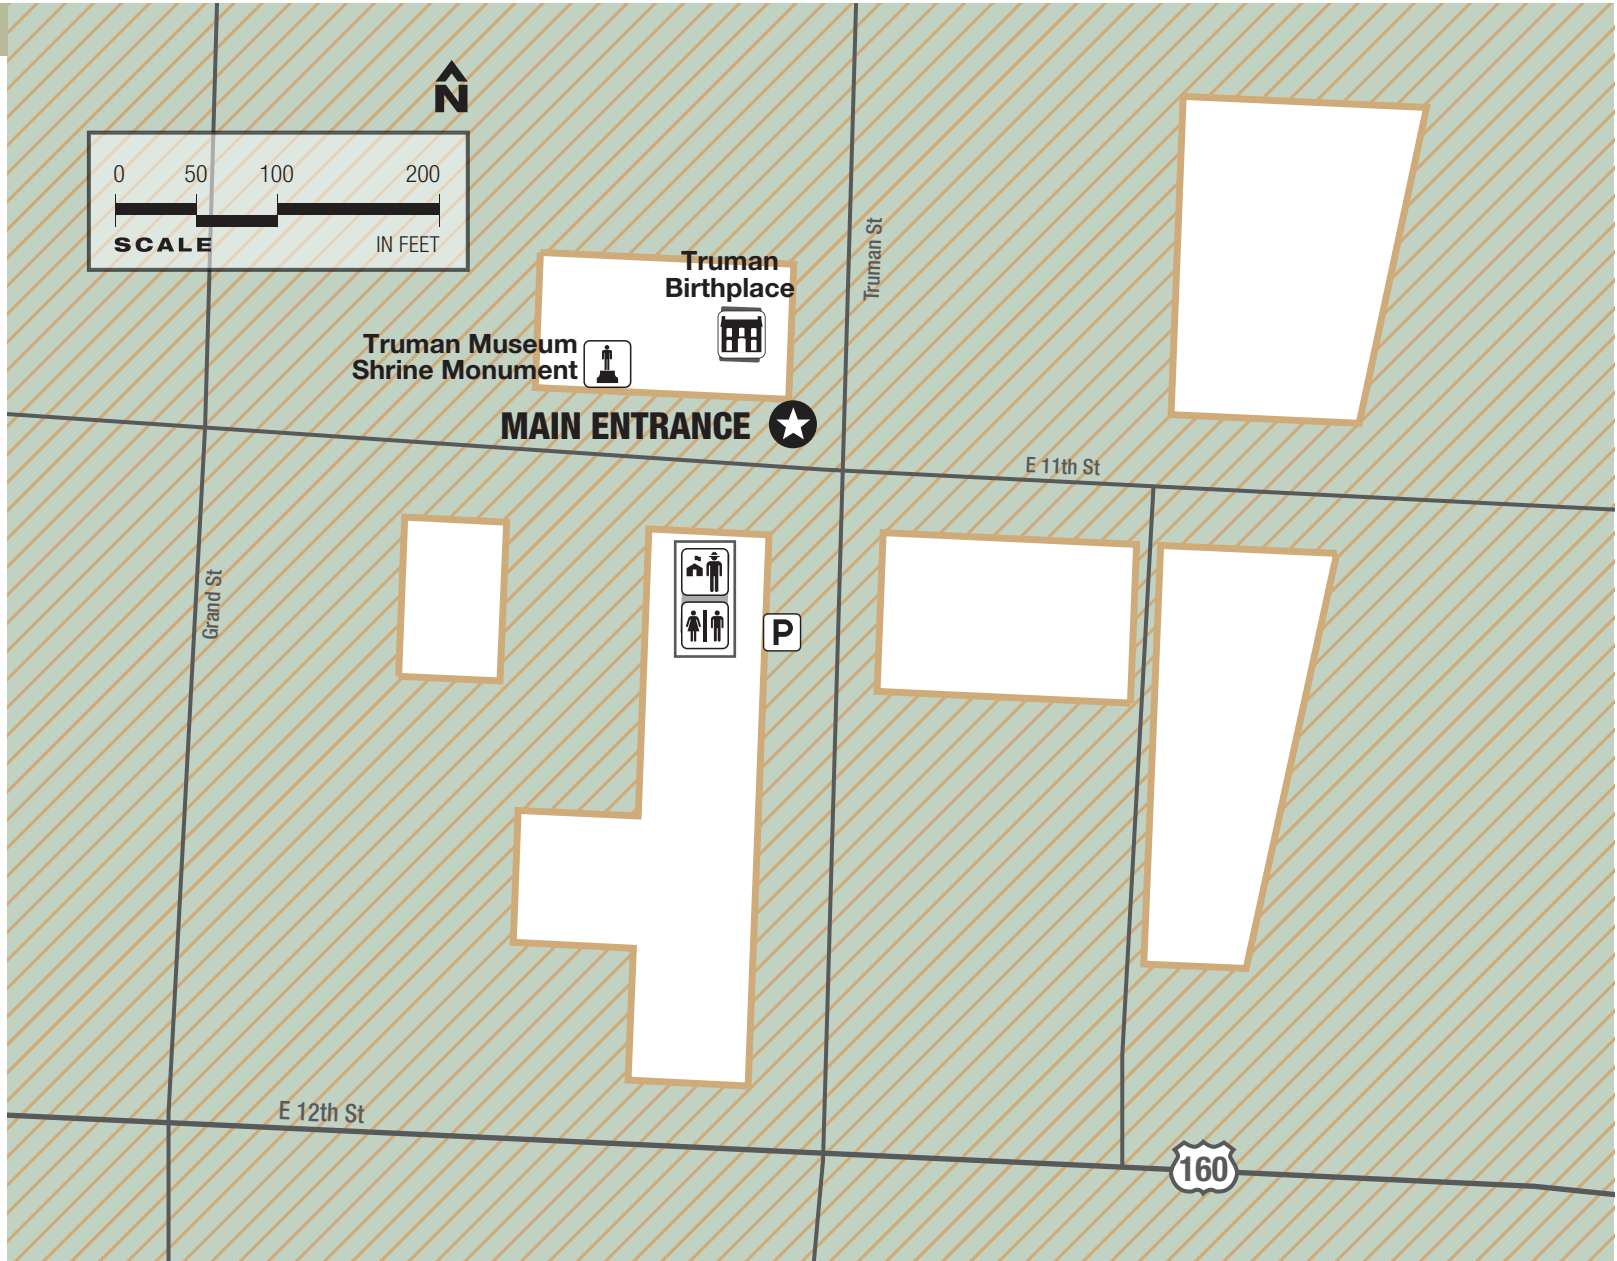

# HARRY S TRUMAN BIRTHPLACE STATE HISTORIC SITE MAP

## LEGEND

- Main entrance
- U.S. highway (*two-lane*)
- State route
- Land contour
- Not state park property
- Park boundary
- Memorial
- Historic structure
- Park office
- Parking
- Restroom