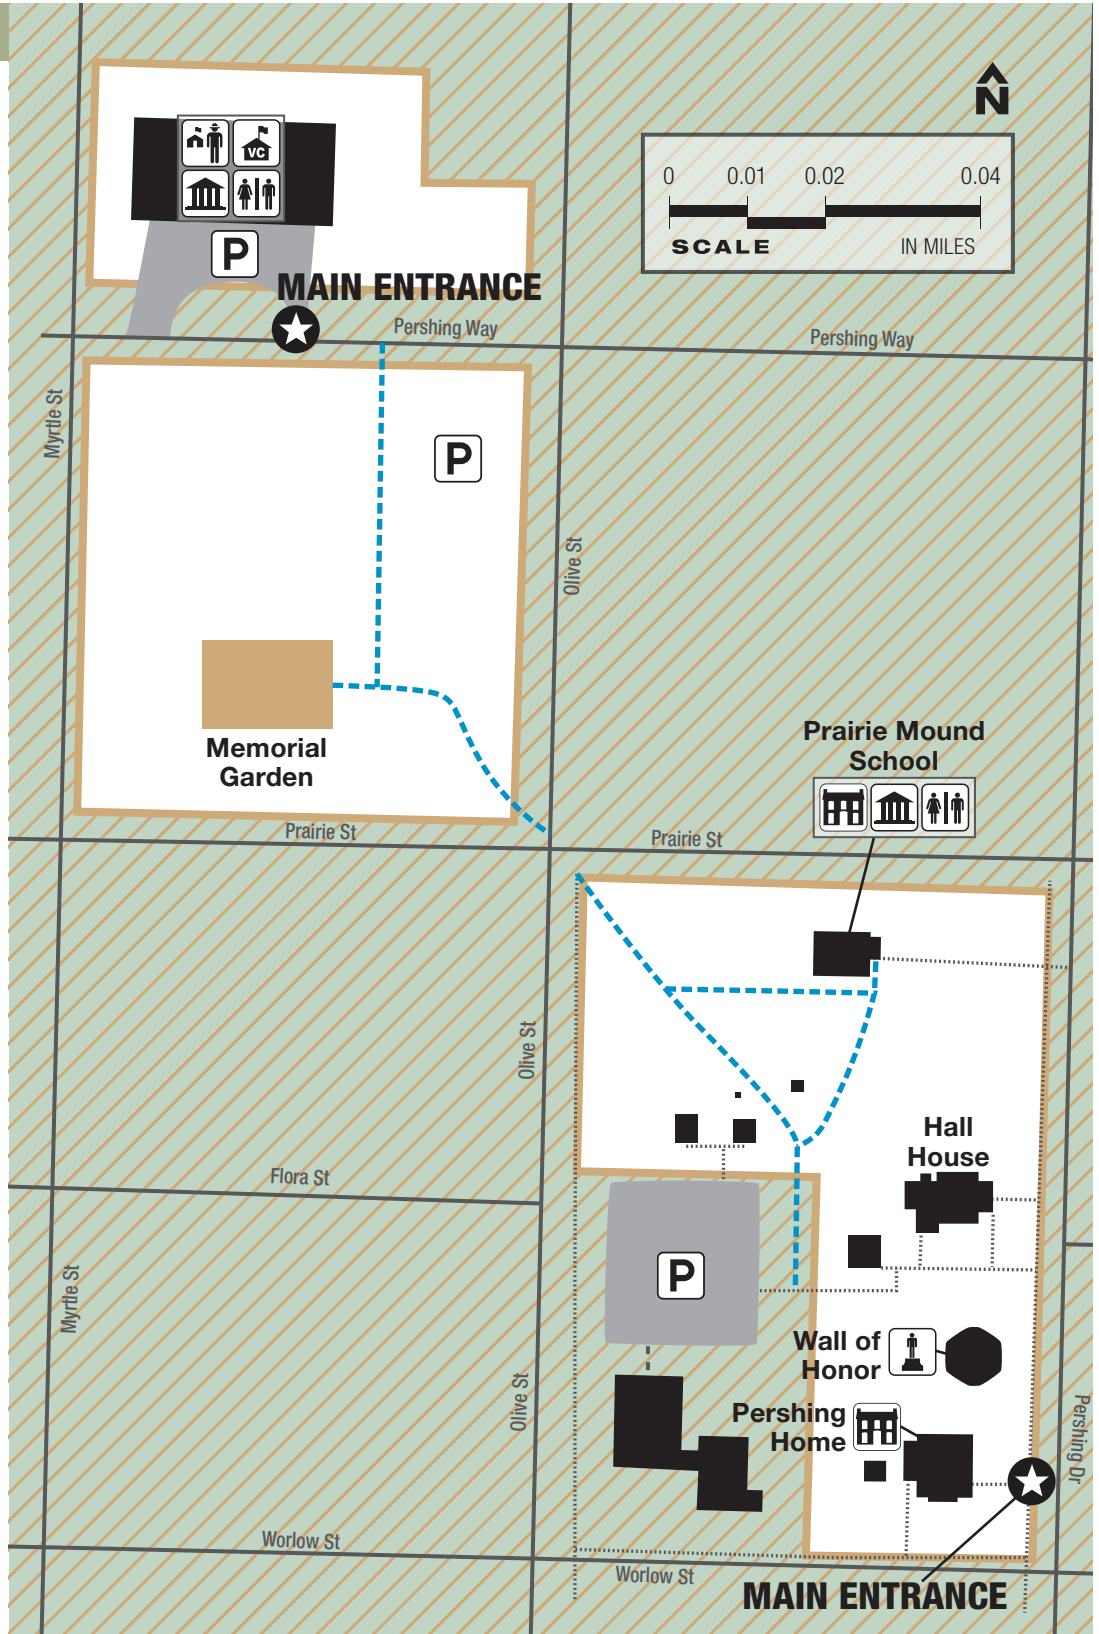

GEN. JOHN J. PERSHING BOYHOOD HOME STATE HISTORIC SITE MAP

LEGEND

- Main entrance
- Road lines
- Sidewalk
- Walkway
- Not state park property
- Park boundary
- Check in / park office
- Historic structure
- Memorial
- Museum
- Parking
- Restrooms
- Visitor center

CONTACT INFORMATION

Gen. John J. Pershing Boyhood Home
State Historic Site
905 Pershing Way
Laclede MO 64651-0141
660-963-2525
mostateparks.com

DISCLAIMER: This map is not a legal survey. The Missouri Department of Natural Resources makes no warranty, expressed or implied, as to the accuracy of the data or related materials and is not responsible for any damage or loss resulting from its use.