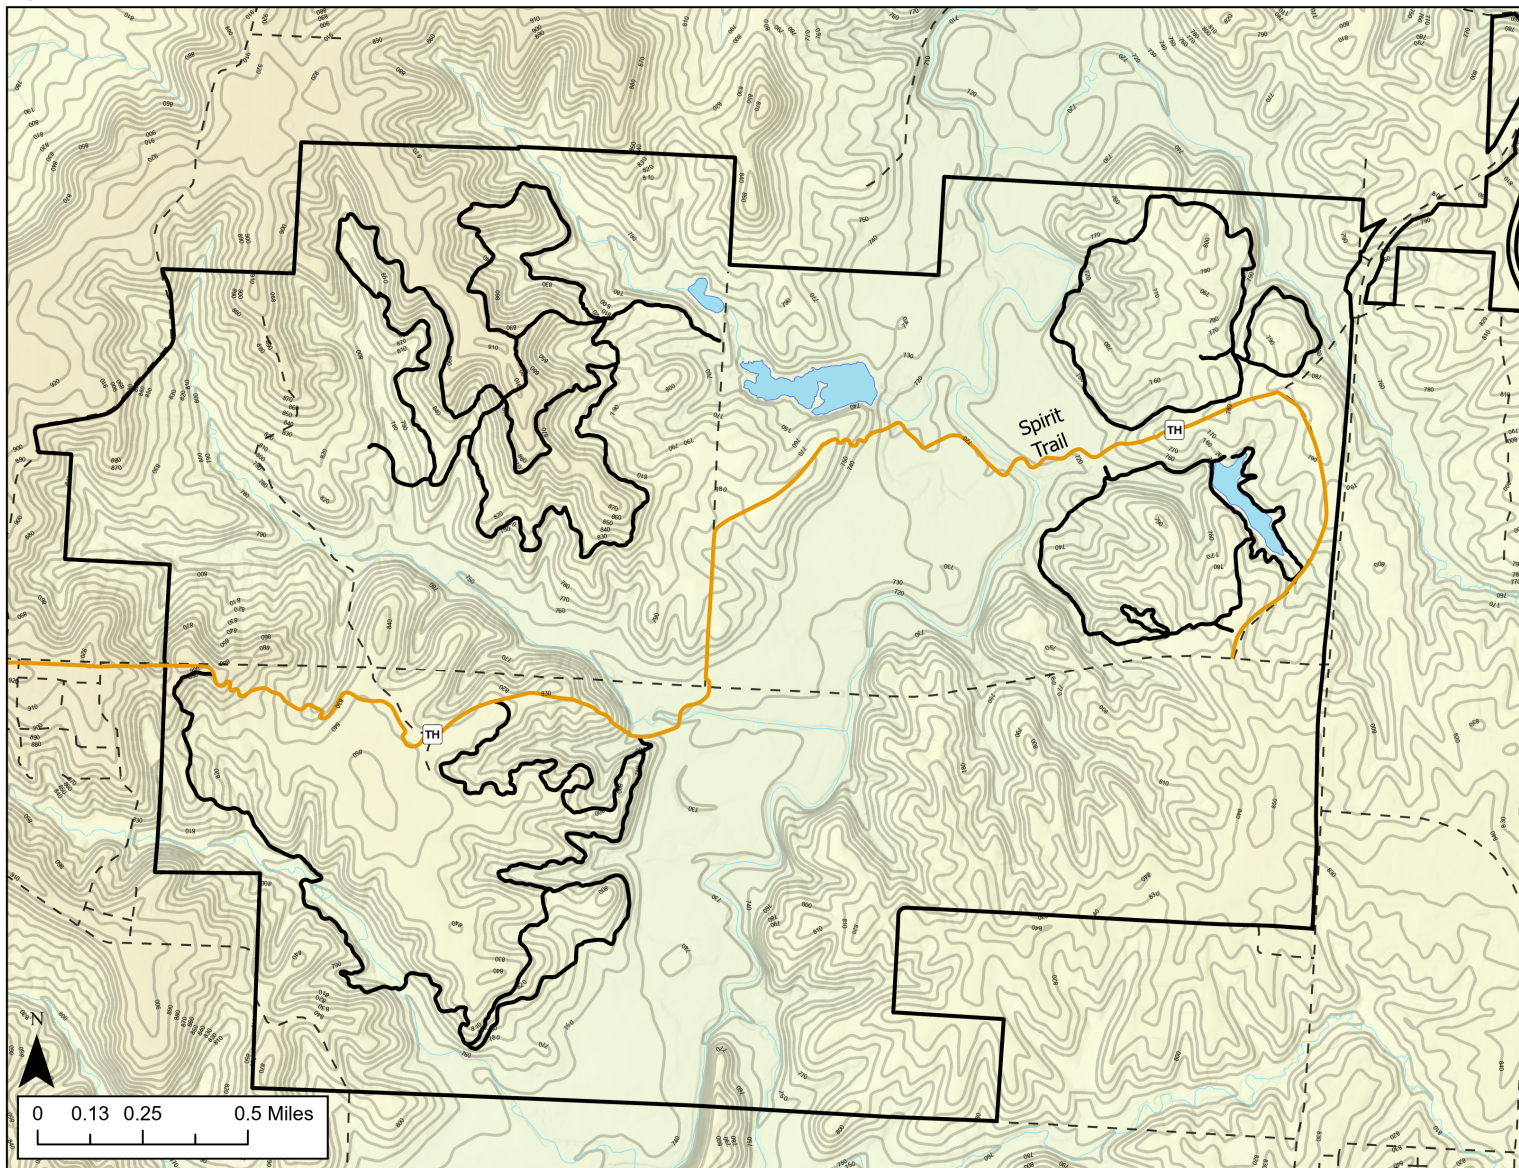

Knob Noster State Park

Spirit Trail

Sources: Esri, HERE, Garmin, Intermap, increment P Corp., GEBCO, USGS, FAO, NPS, NRCAN, GeoBase, IGN, Kadaster NL, Ordnance Survey, Esri Japan, METI, Esri