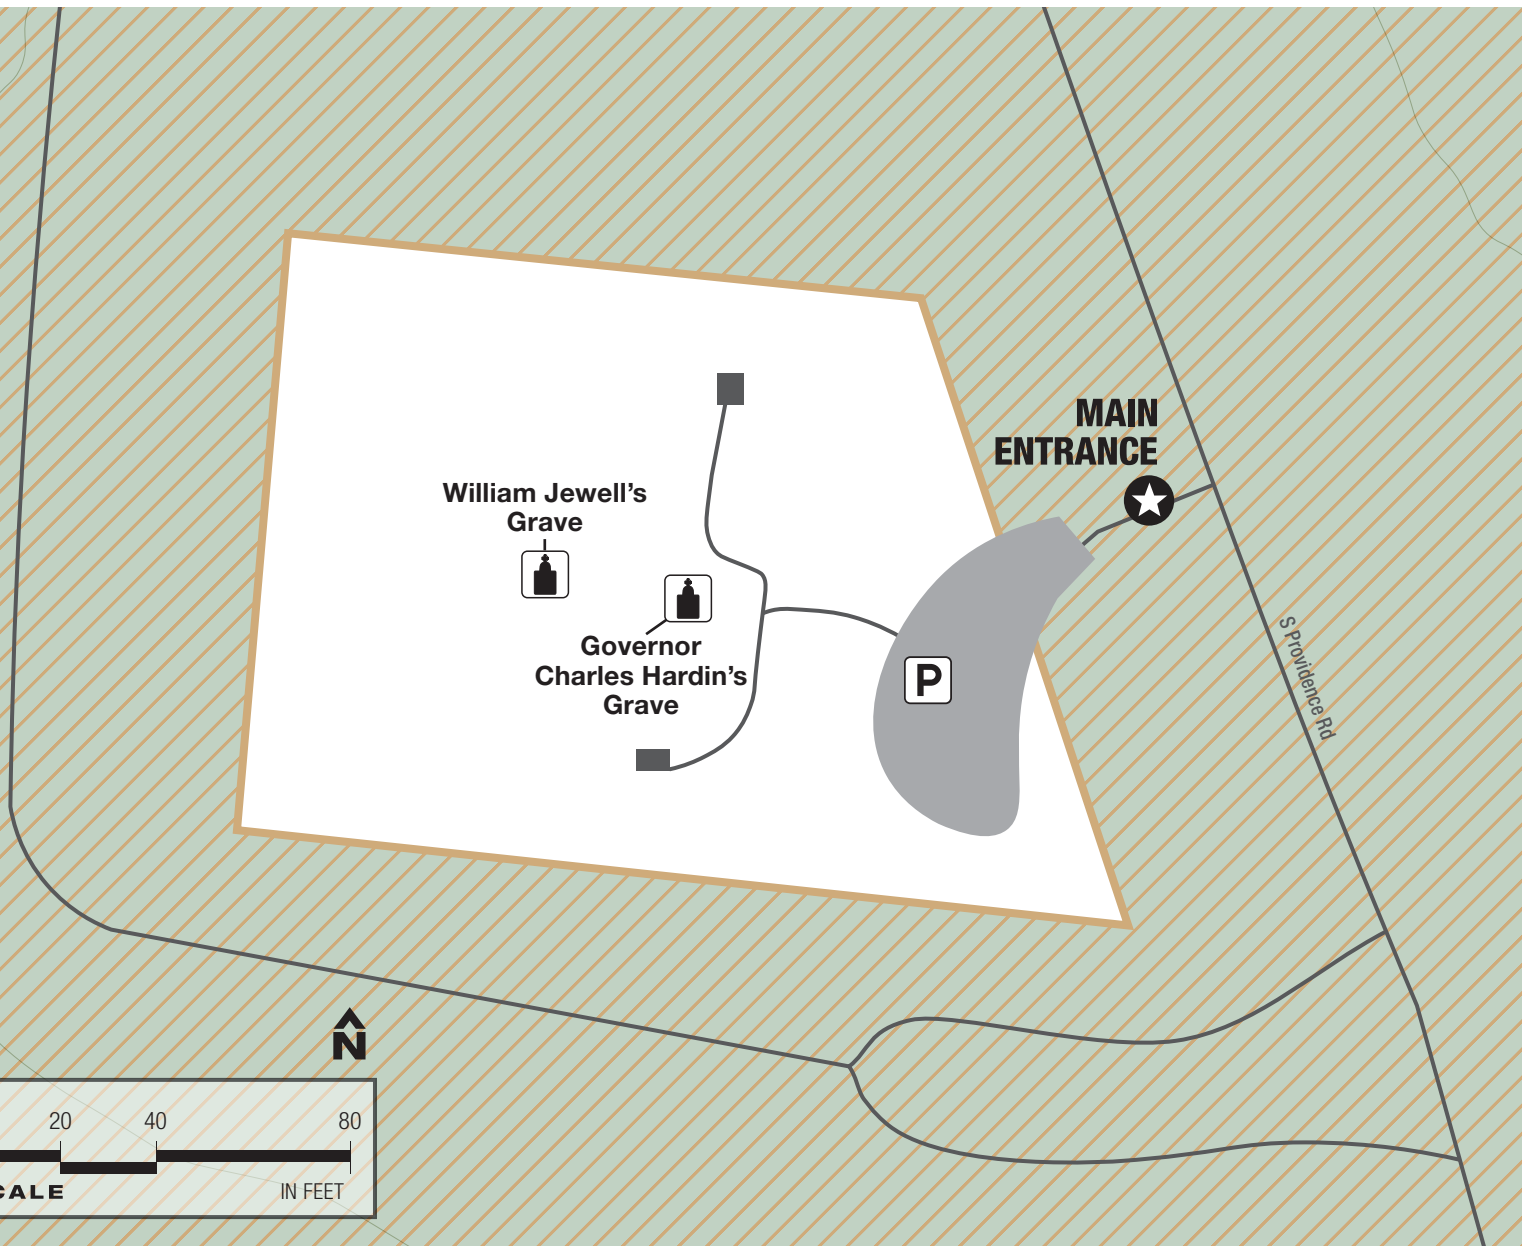

# JEWELL CEMETERY STATE HISTORIC SITE MAP

## LEGEND

- ★ Main entrance
- Road lines
- ~ Land contour
- ▨ Not state park property
- ▬ Park boundary
- 🏠 Historic structure

## CONTACT INFORMATION

Jewell Cemetery  
State Historic Site  
South Providence Road  
Columbia MO 65202  
573-449-7402  
[mostateparks.com](http://mostateparks.com)

DISCLAIMER: This map is not a legal survey. The Missouri Department of Natural Resources makes no warranty, expressed or implied, as to the accuracy of the data or related materials and is not responsible for any damage or loss resulting from its use.