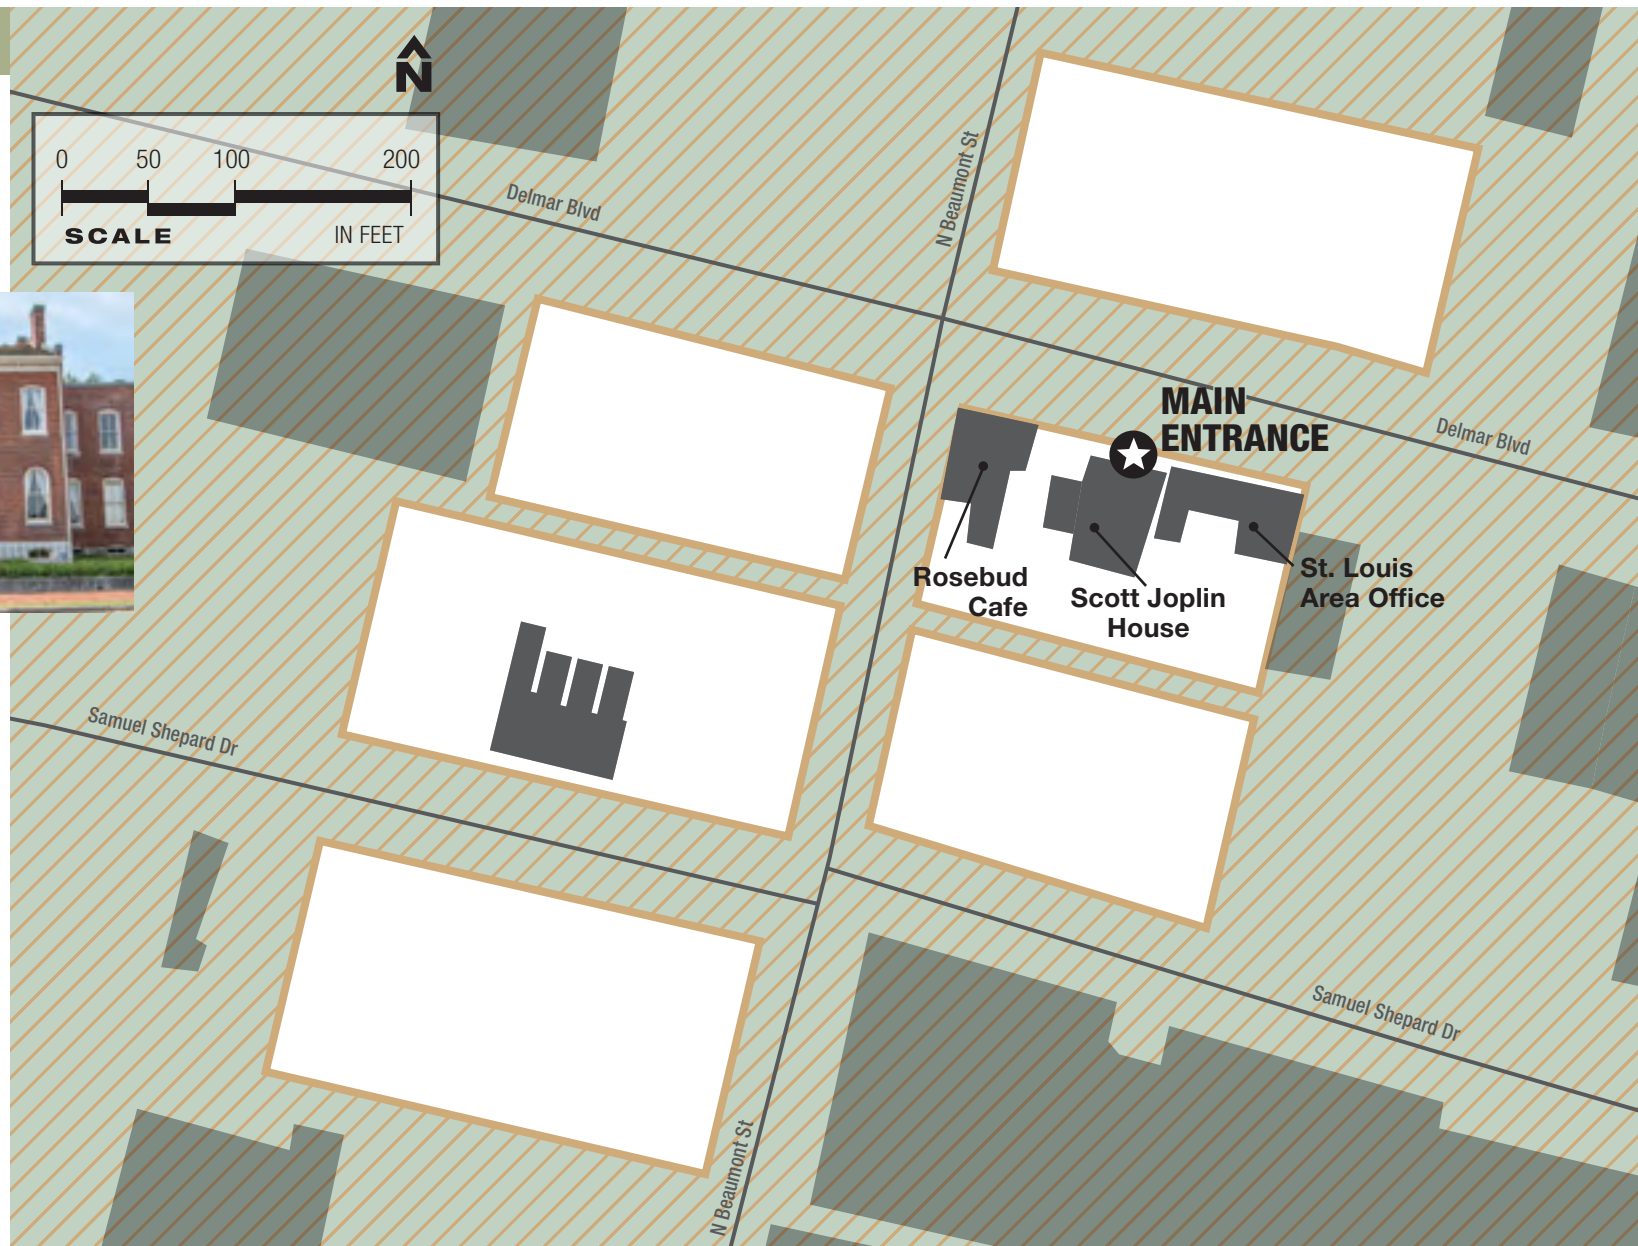

SCOTT JOPLIN HOUSE STATE HISTORIC SITE MAP

LEGEND

- Main entrance
- Road lines
- Not state park property
- Park boundary

CONTACT INFORMATION

Scott Joplin House
 State Historic Site
 2658 Delmar Blvd.
 St. Louis MO 63103-1404