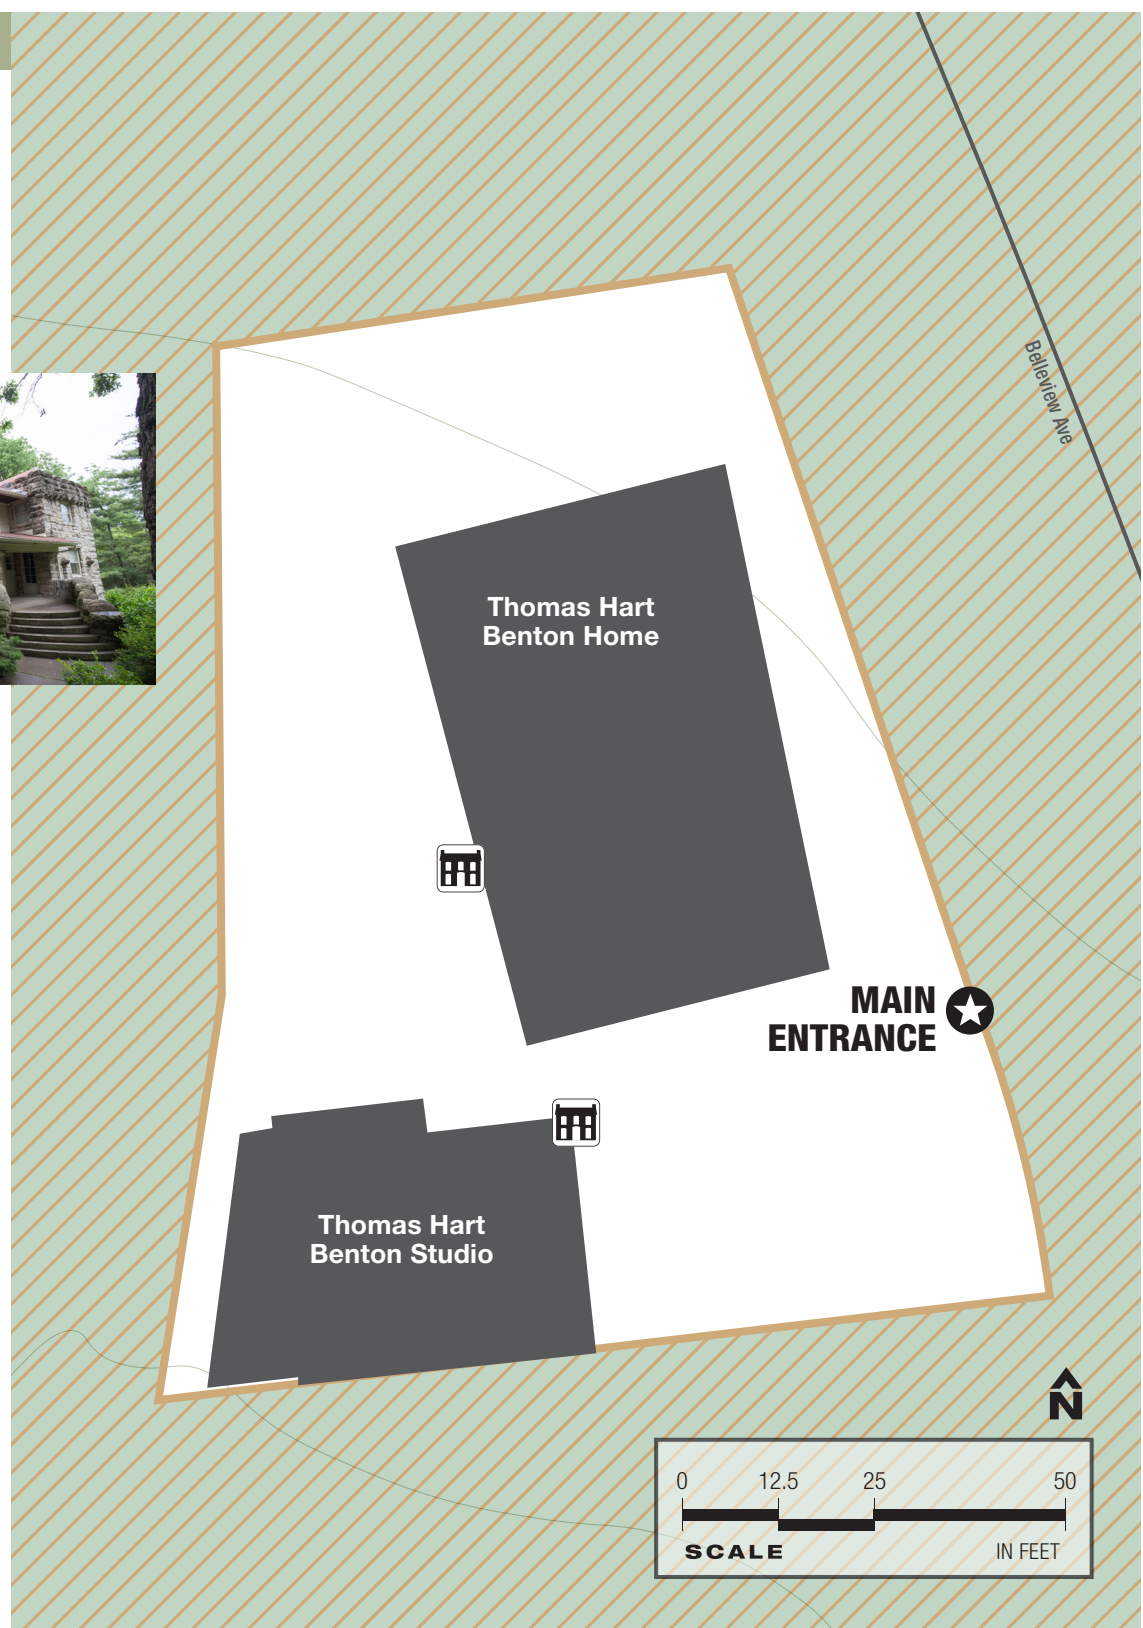

THOMAS HART BENTON HOME AND STUDIO STATE HISTORIC SITE MAP

LEGEND

-  Main entrance
-  Road lines
-  Land contour
-  Not state park property
-  Park boundary
-  Historic structure

CONTACT INFORMATION

Thomas Hart Benton Home And Studio State Historic Site
 3616 Bellevue
 Kansas City MO 64111-3808
 816-931-5722