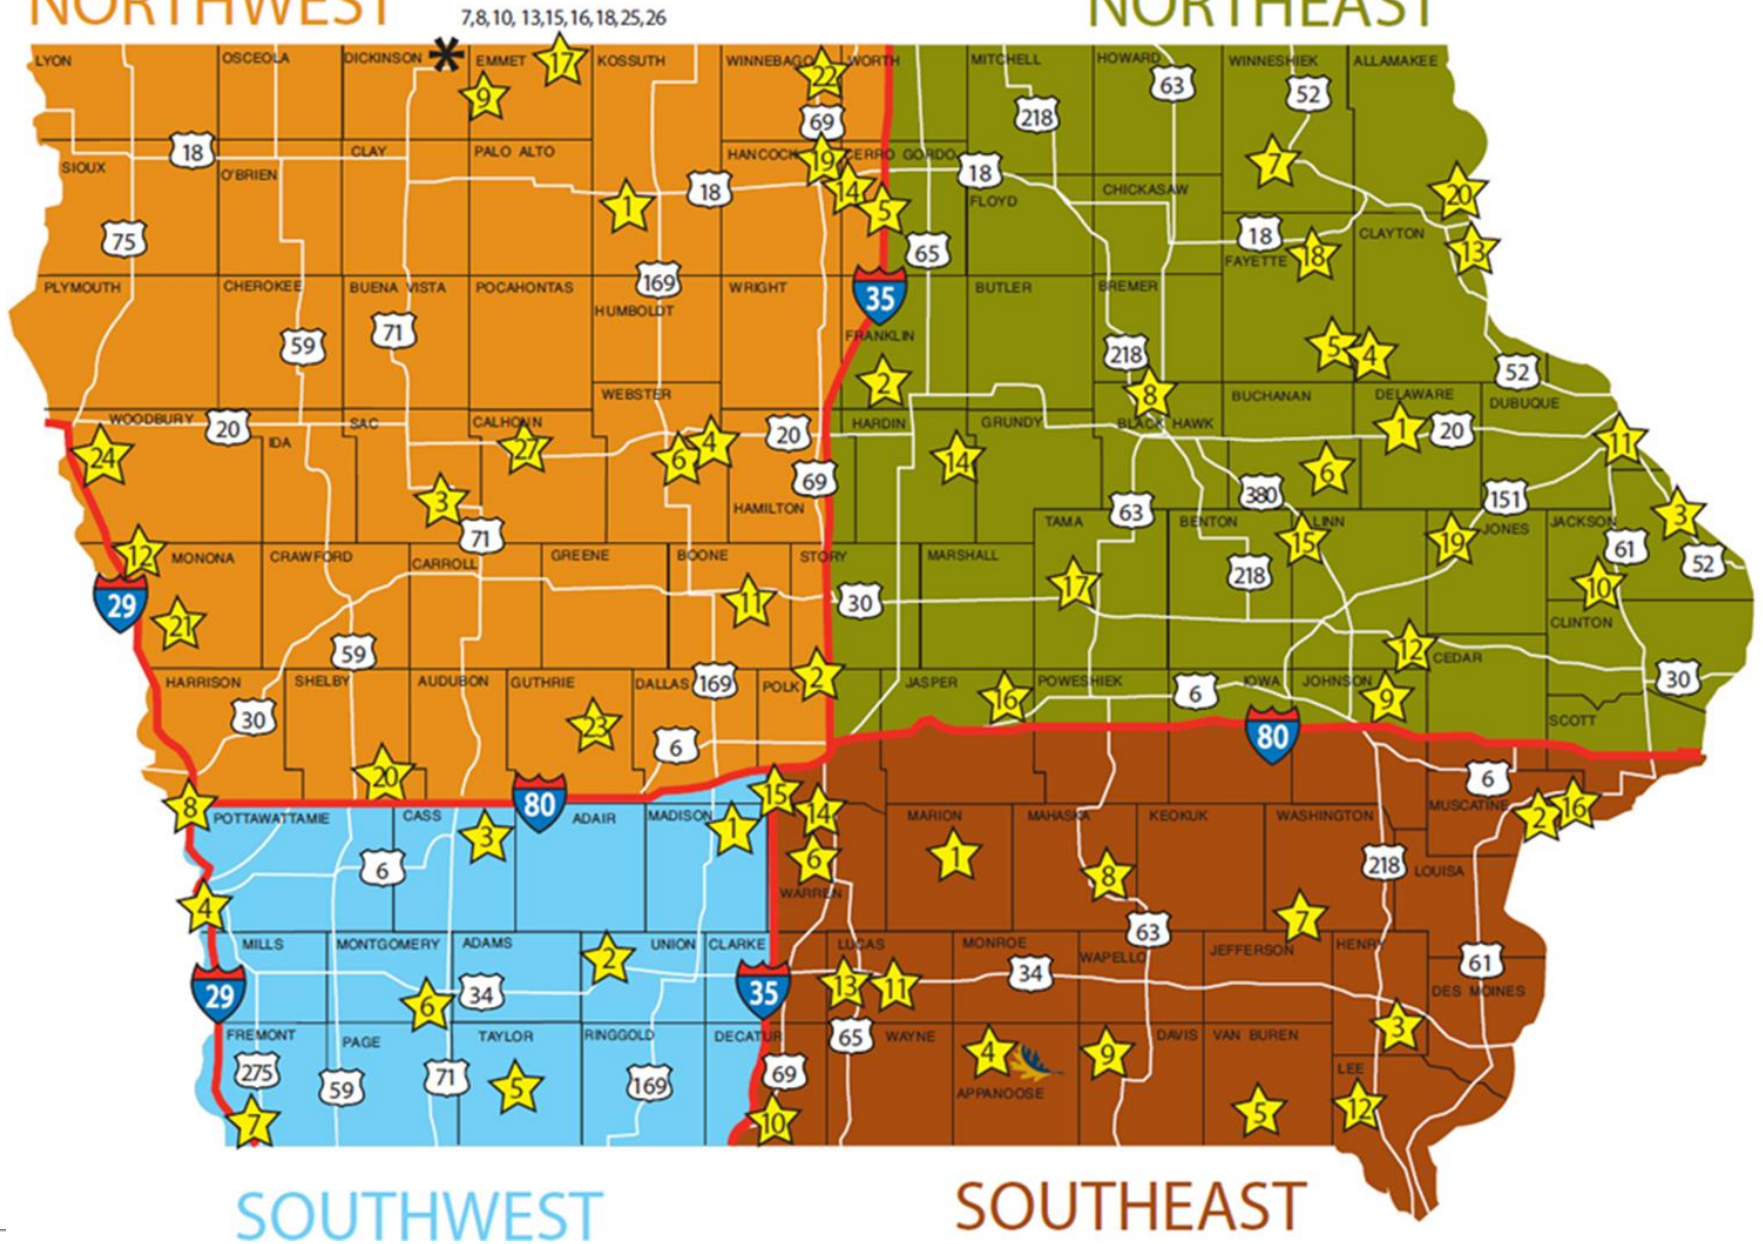

IOWA DEPARTMENT OF NATURAL RESOURCES

LEADING IOWANS IN CARING FOR OUR NATURAL RESOURCES

REGIONAL IOWA STATE PARK MAP

NORTHWEST

NORTHEAST

SOUTHWEST

SOUTHEAST

Goals of Parks 2020

In recognition of the **100th anniversary** of the Iowa State Park system:

- **Celebrate** the importance of state parks to Iowa's history, culture and quality of life;
- **Connect** Iowans to natural resources in a personal and passionate way; and
- **Inspire** a high level of appreciation and stewardship of the Iowa state park system for the future.