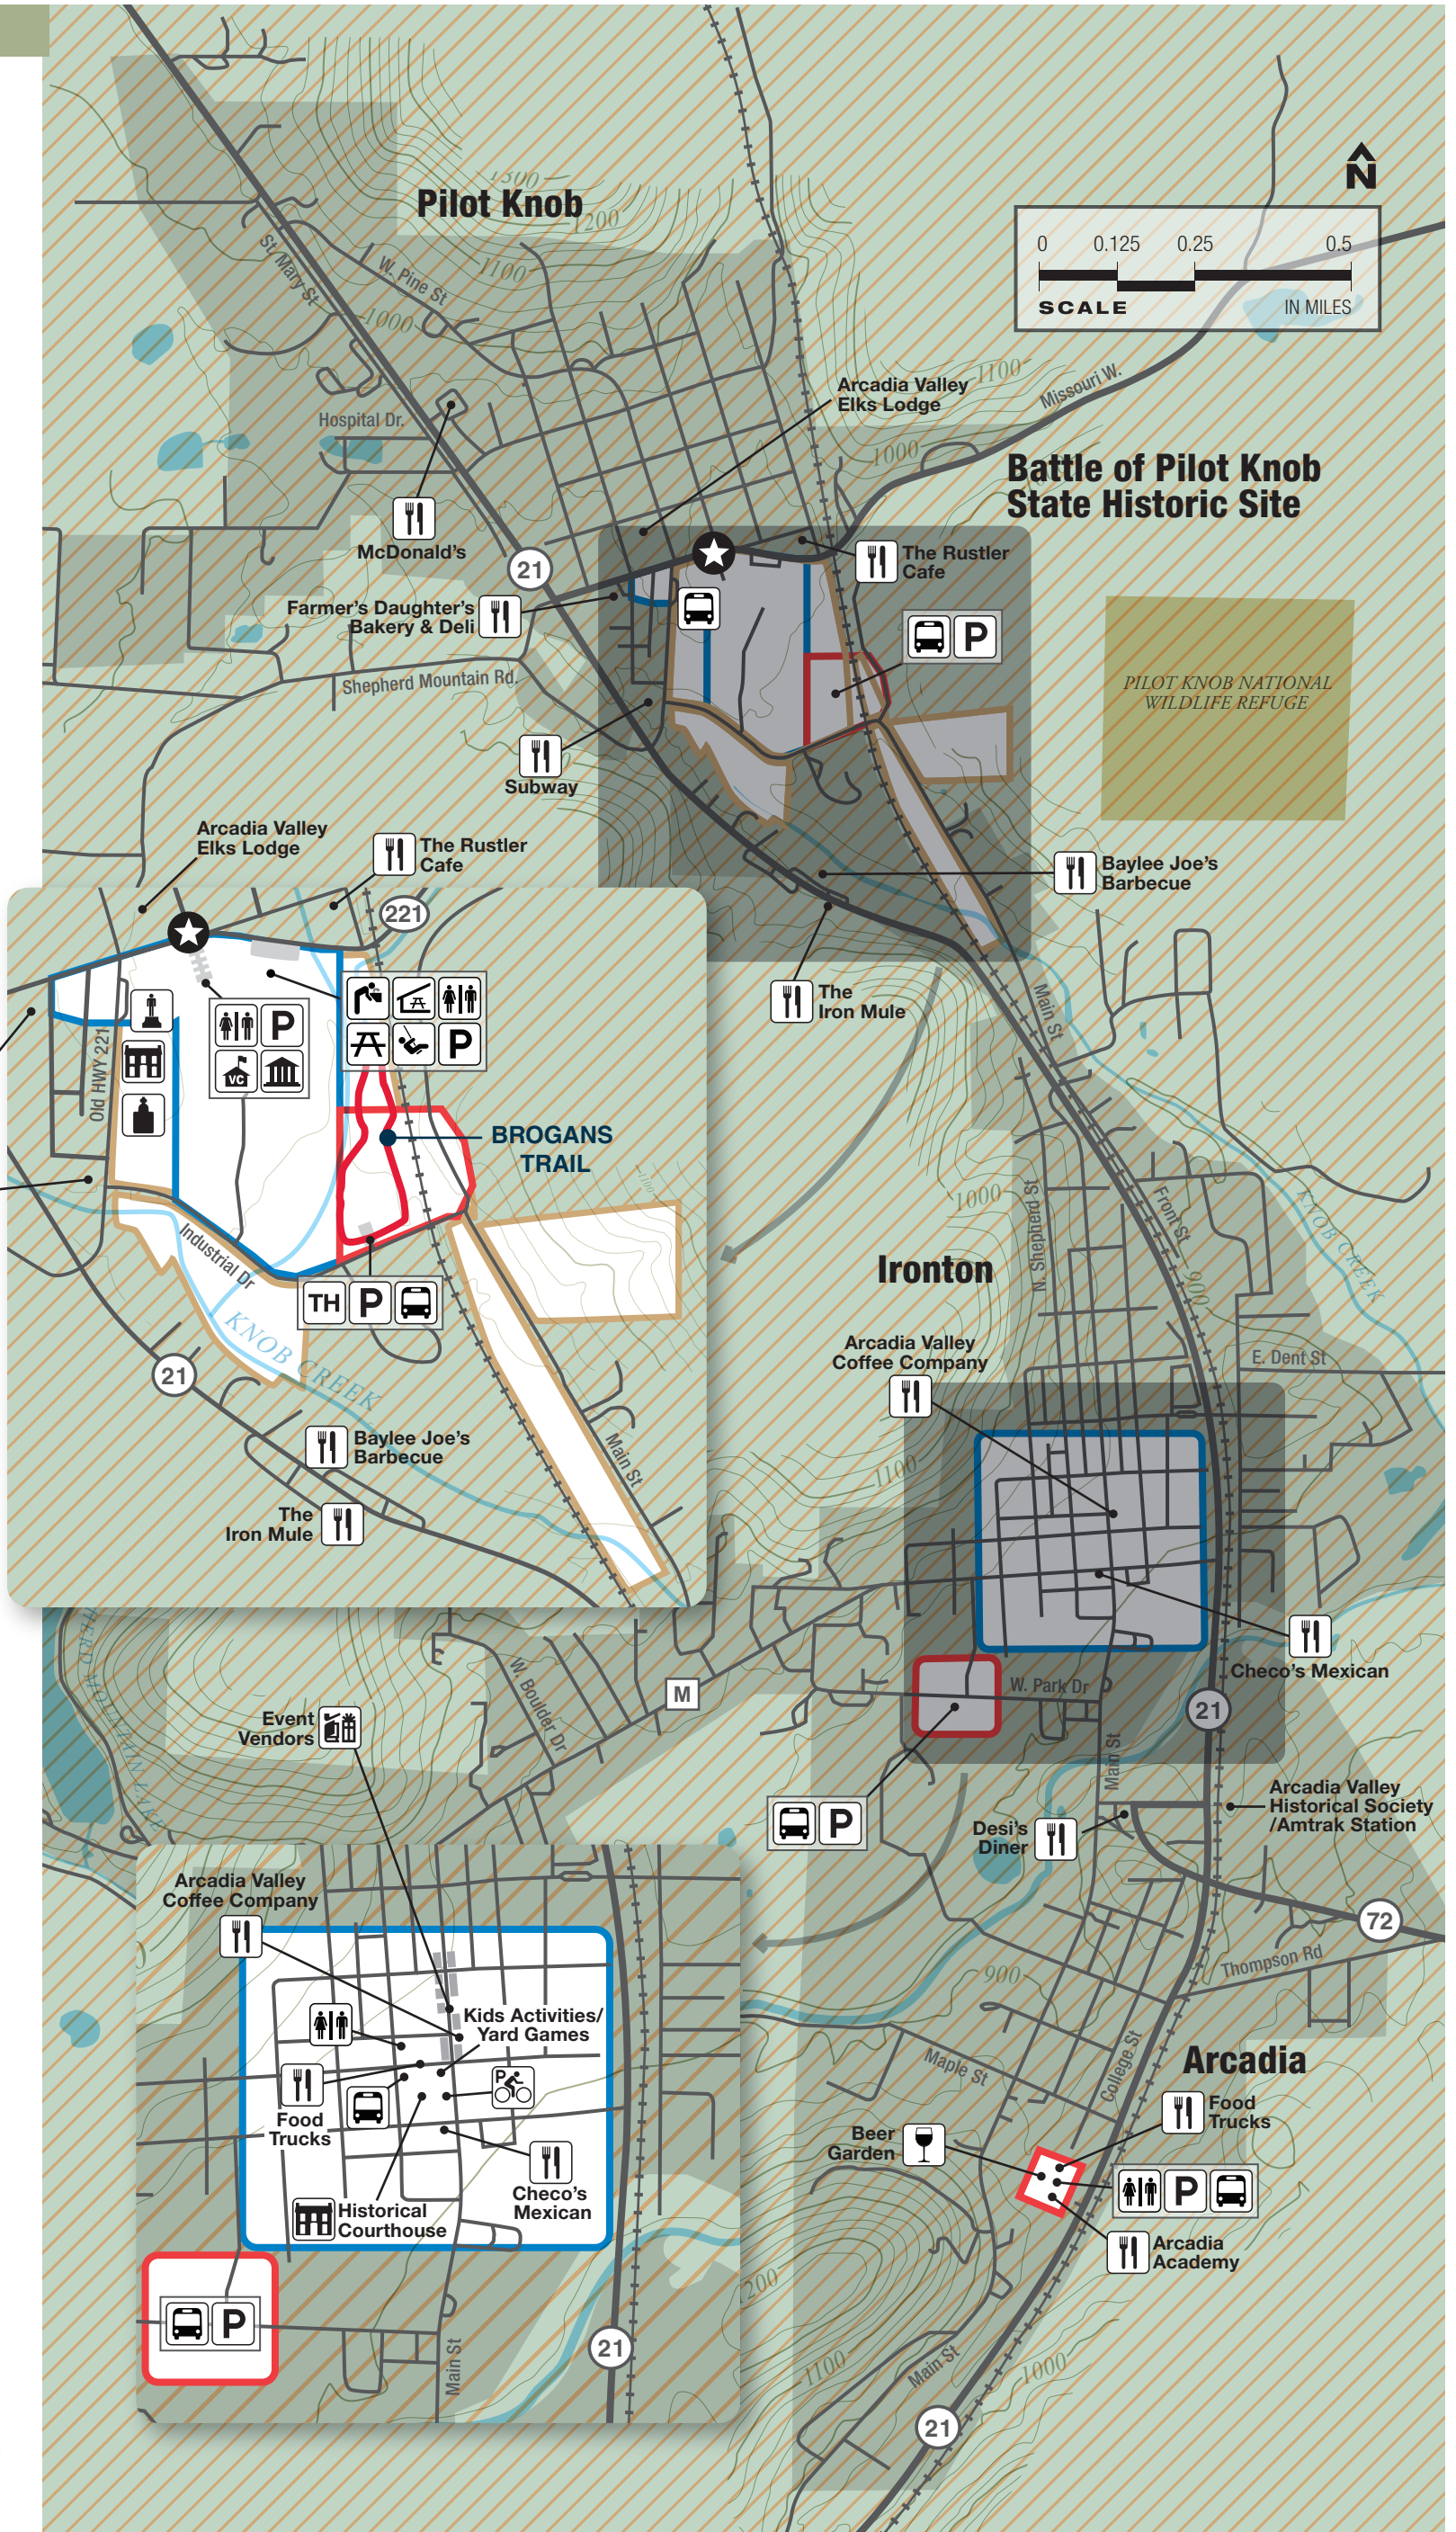

ARCADIA VALLEY ECLIPSE EVENT MAP

LEGEND

- Main entrance
- U. S. highway (two-lane)
- State route
- Railroad
- Land contour
- Not state park property
- Park boundary
- Stream or creek
- Parking Area
- Event Area
- Trail blazed in red
- Hiking trail
- Picnicking
- Visitor center
- Beer Garden
- Cemetery
- Dining
- Historic structure
- Memorial
- Museum
- Parking
- Picnic shelter
- Playground
- Restroom
- Shuttle service
- Trailhead
- Water fountain

CONTACT INFORMATION

Battle of Pilot Knob State Historic Site
 118 East Maple
 Pilot Knob MO 63663-0509
 573-546-3454
mostateparks.com