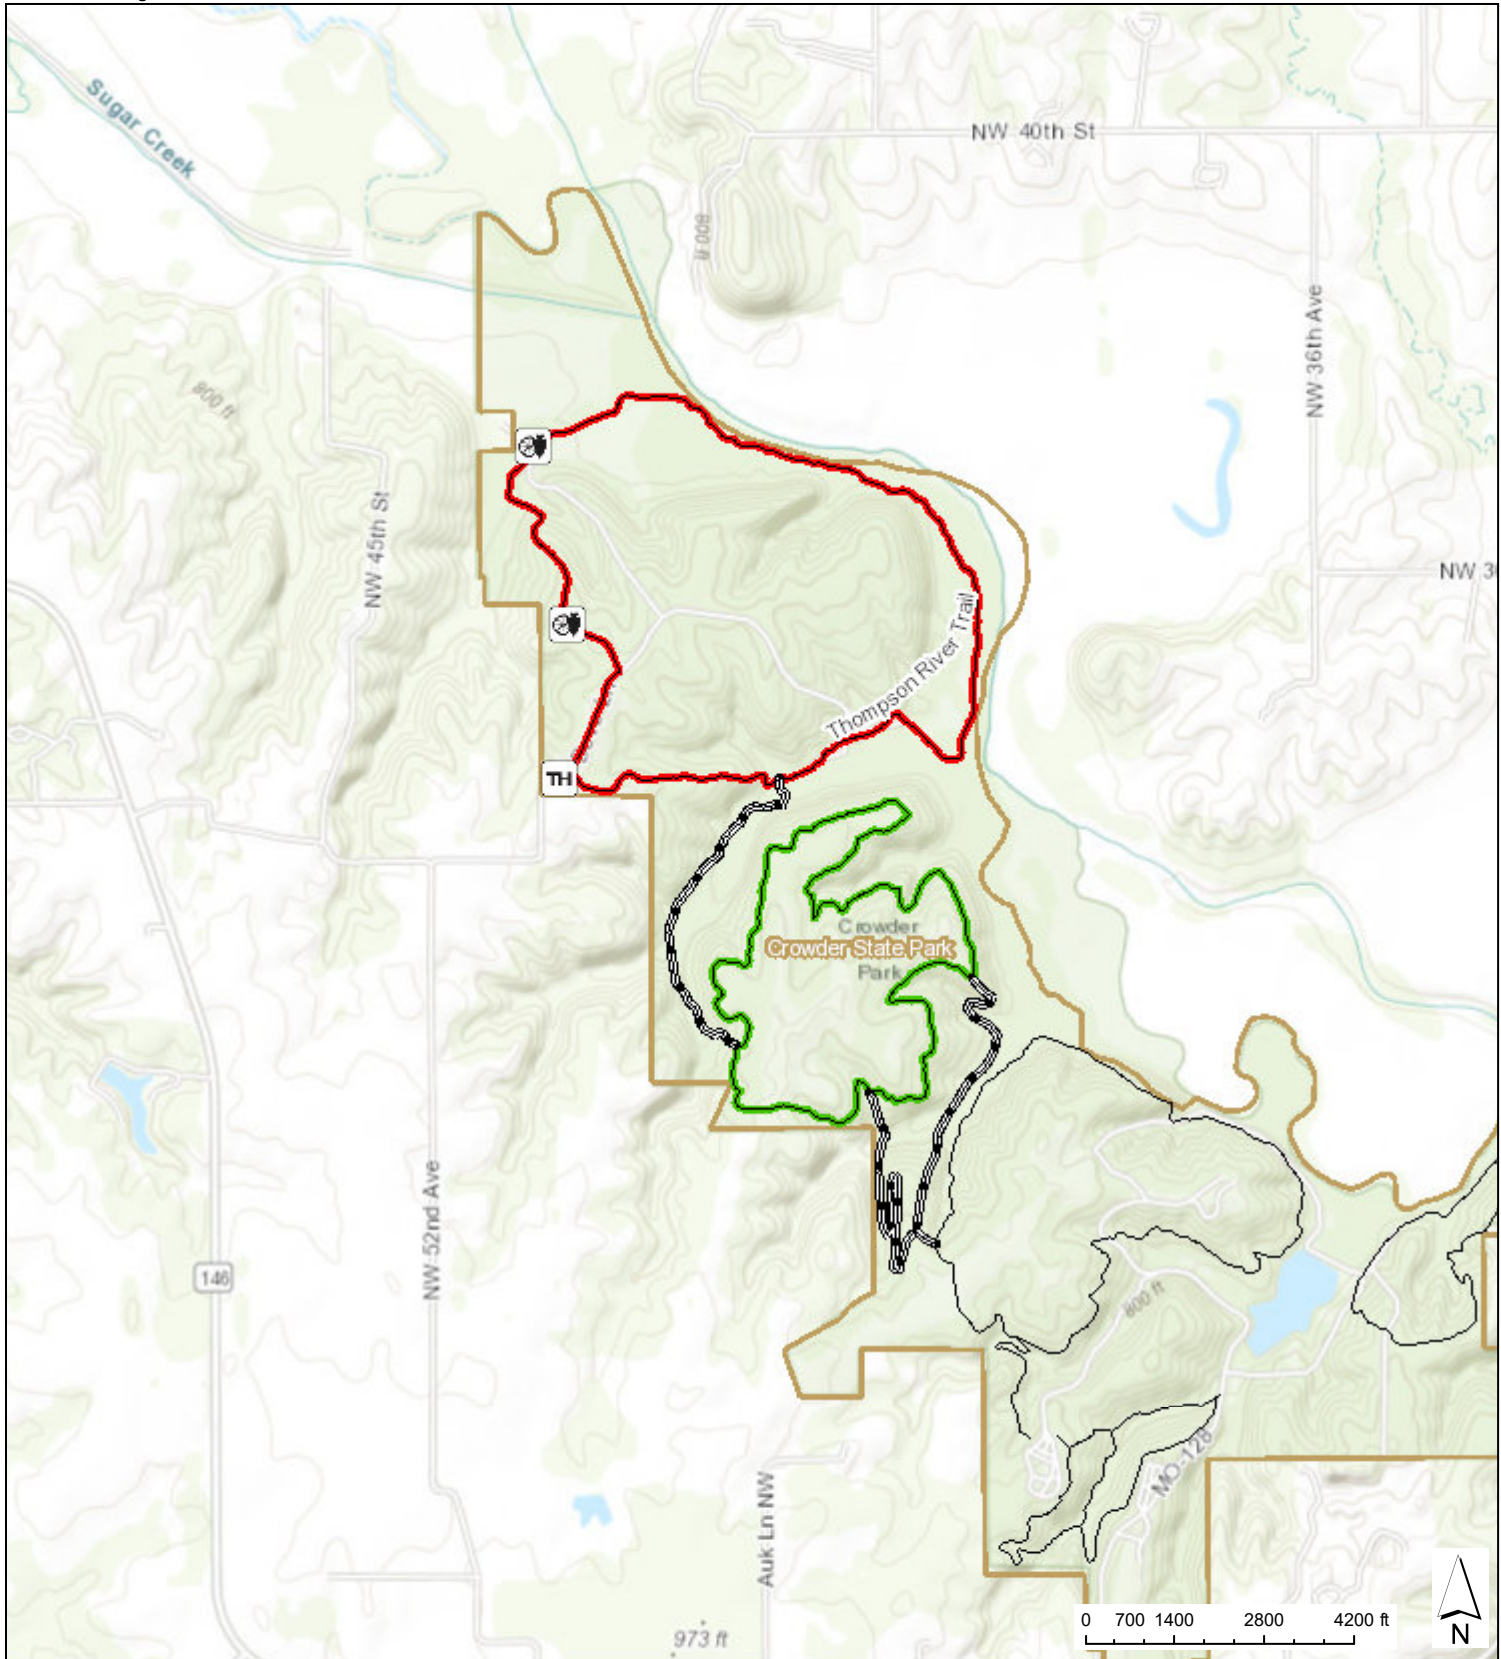

# Crowder State Park Thompson River Trail

Sources: Esri, HERE, Garmin, Intermap, increment P Corp., GEBCO, USGS, FAO, NPS, NRCAN, GeoBase, IGN, Kadaster NL, Ordnance November 12, 2020 10:19:39 AM CDT