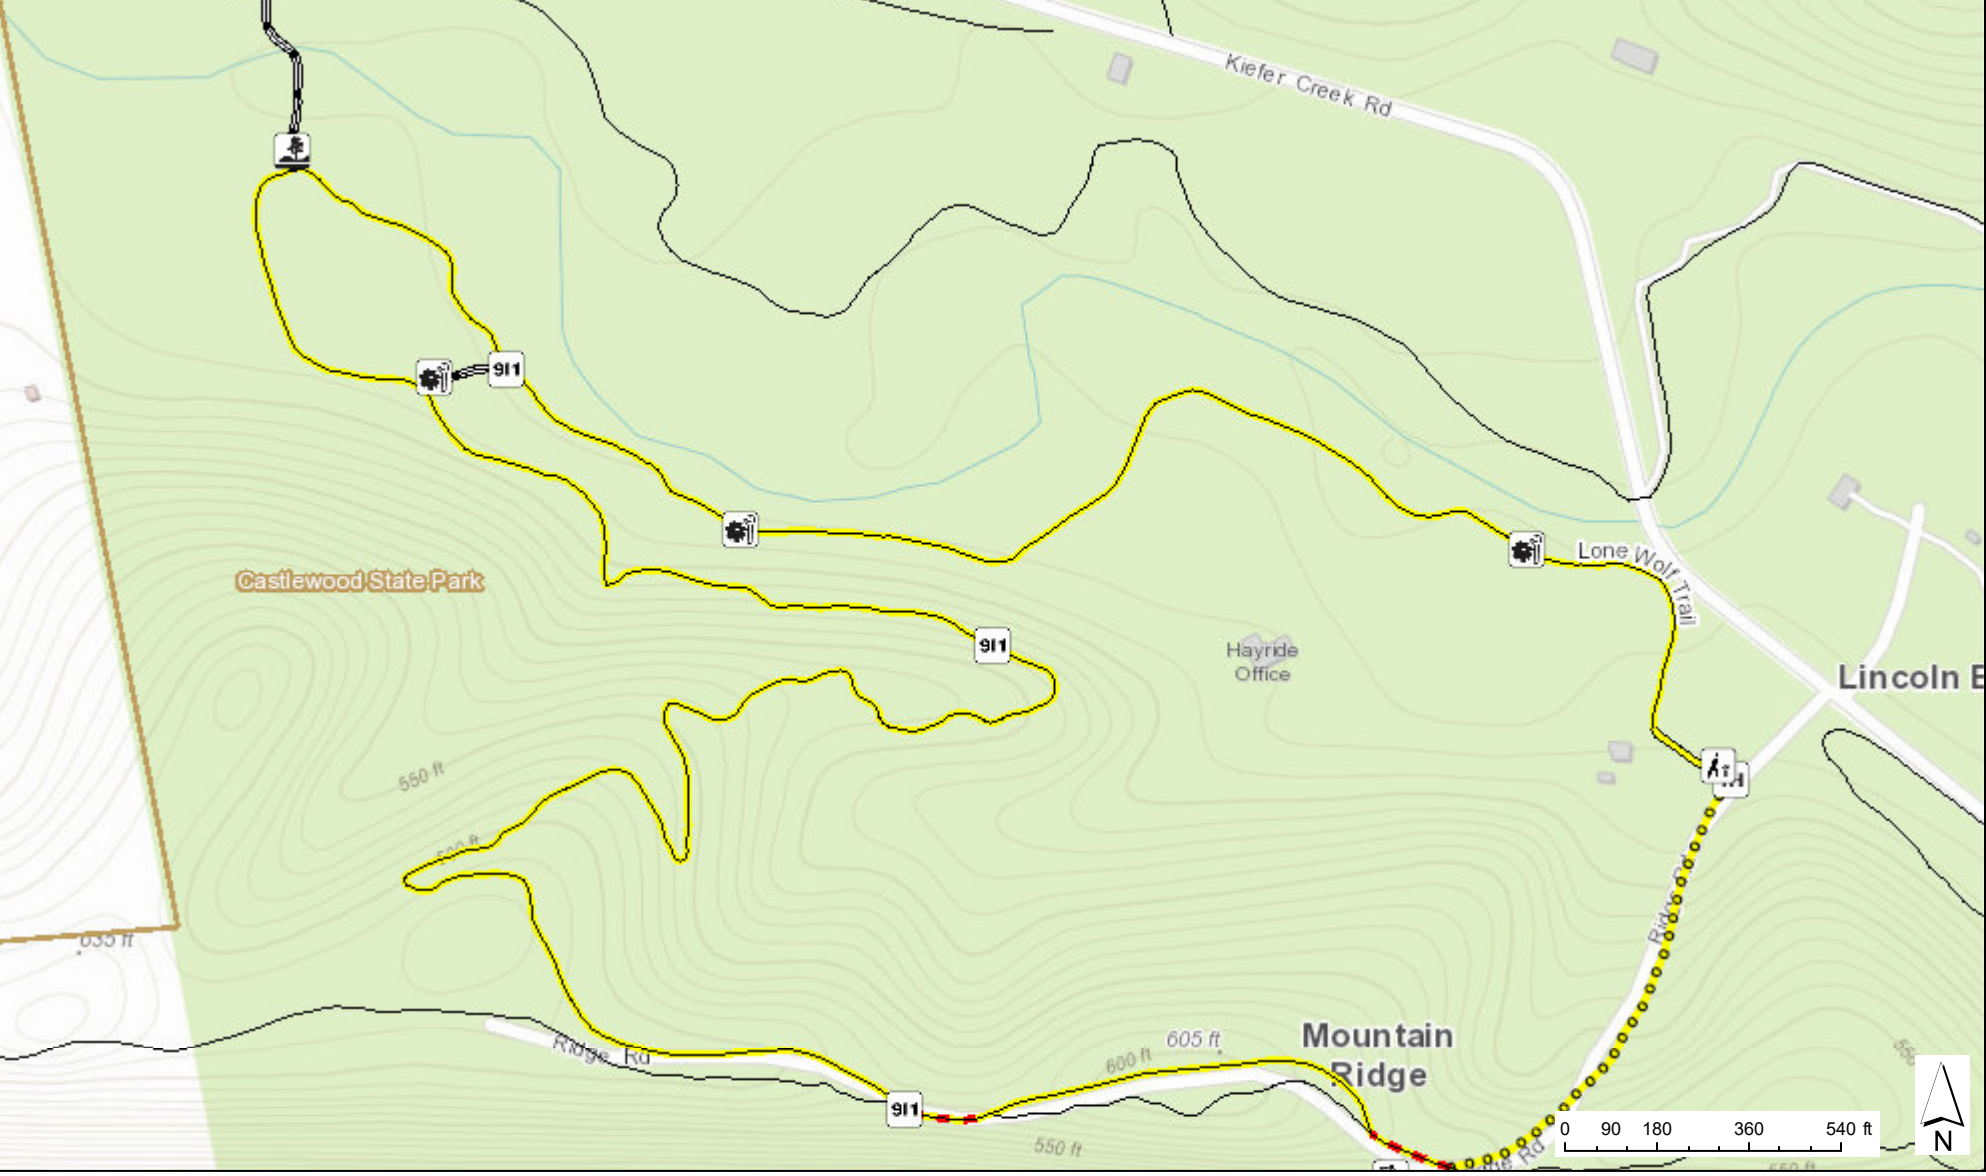

Castlewood State Park Lone Wolf Trail

Sources: Esri, HERE, Garmin, Intermap, increment P Corp., GEBCO, USGS, FAO, NPS, NRCAN, GeoBase, IGN, Kadaster NL, Ordnance Survey, Esri Japan, METI, Esri November 10, 2020 4:38:59 PM CDT