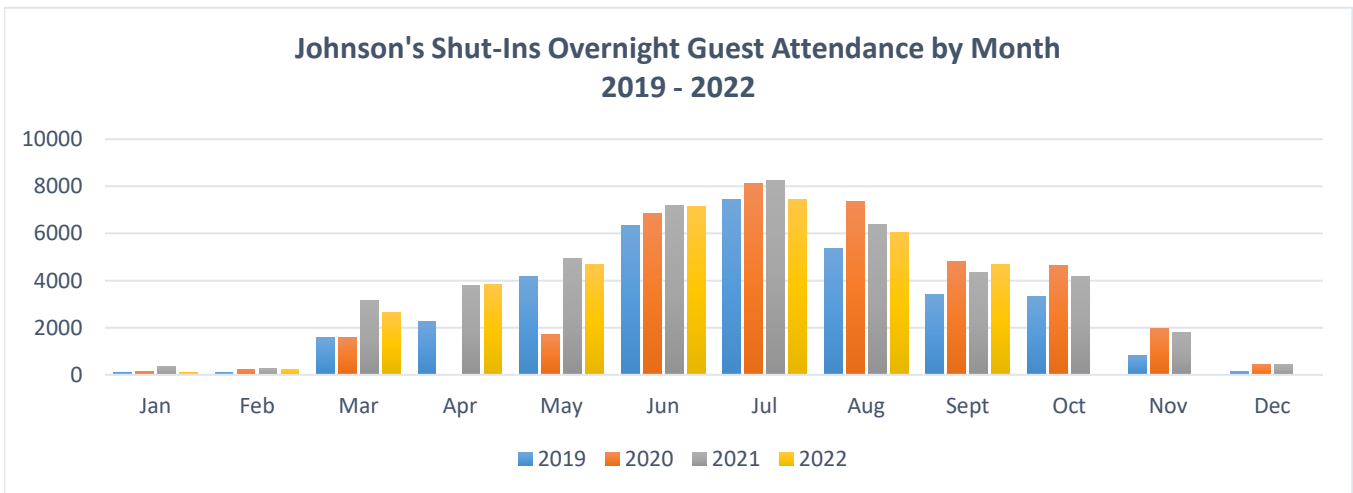

# Johnson's Shut-Ins State Park Attendance