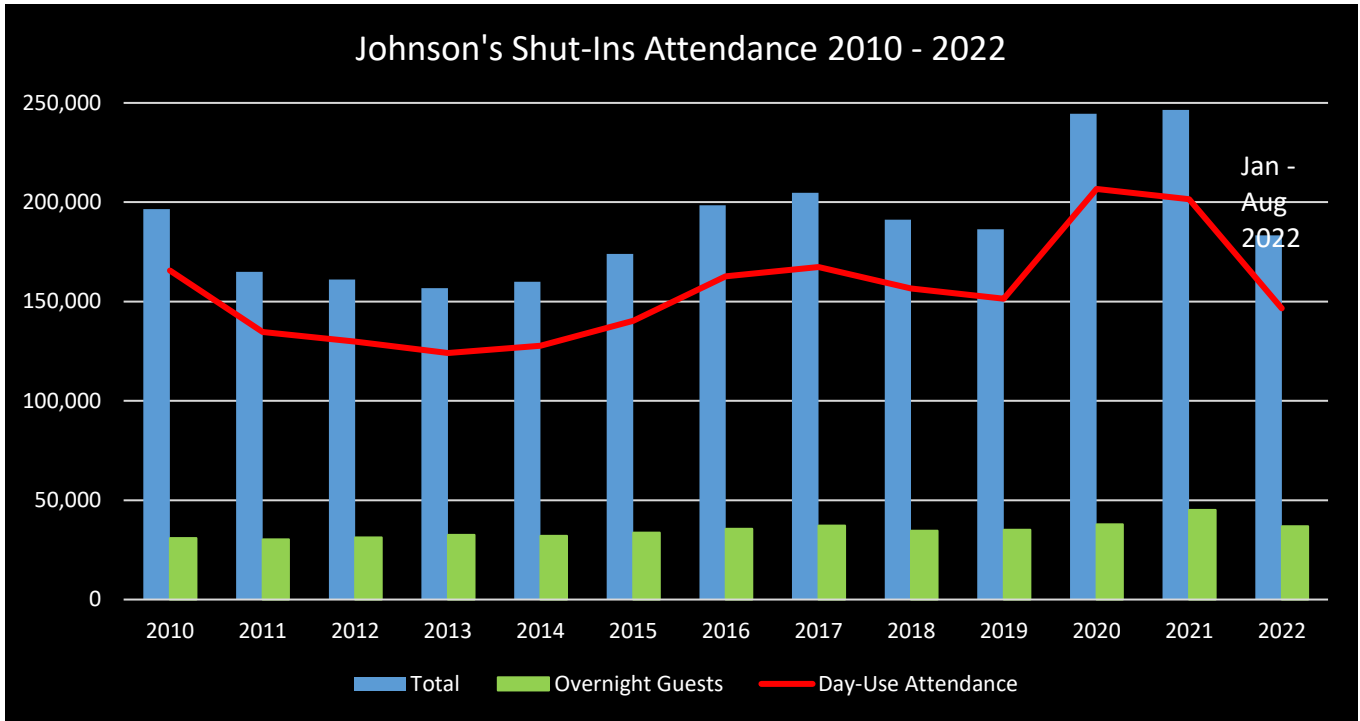

# Johnson's Shut-Ins State Park Attendance