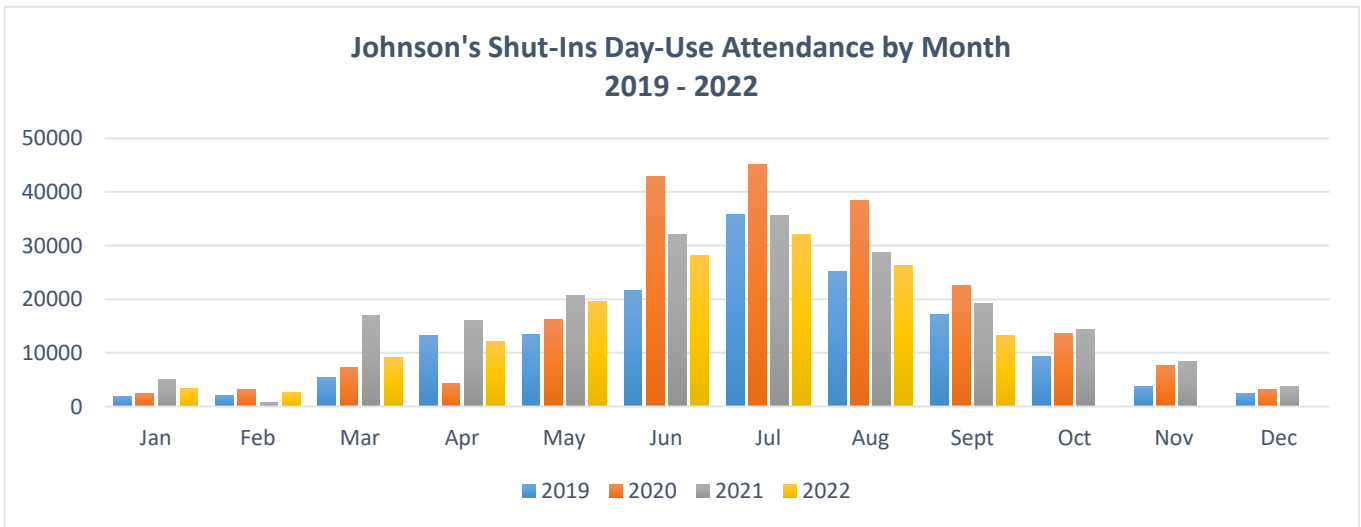

# Johnson's Shut-Ins State Park Attendance