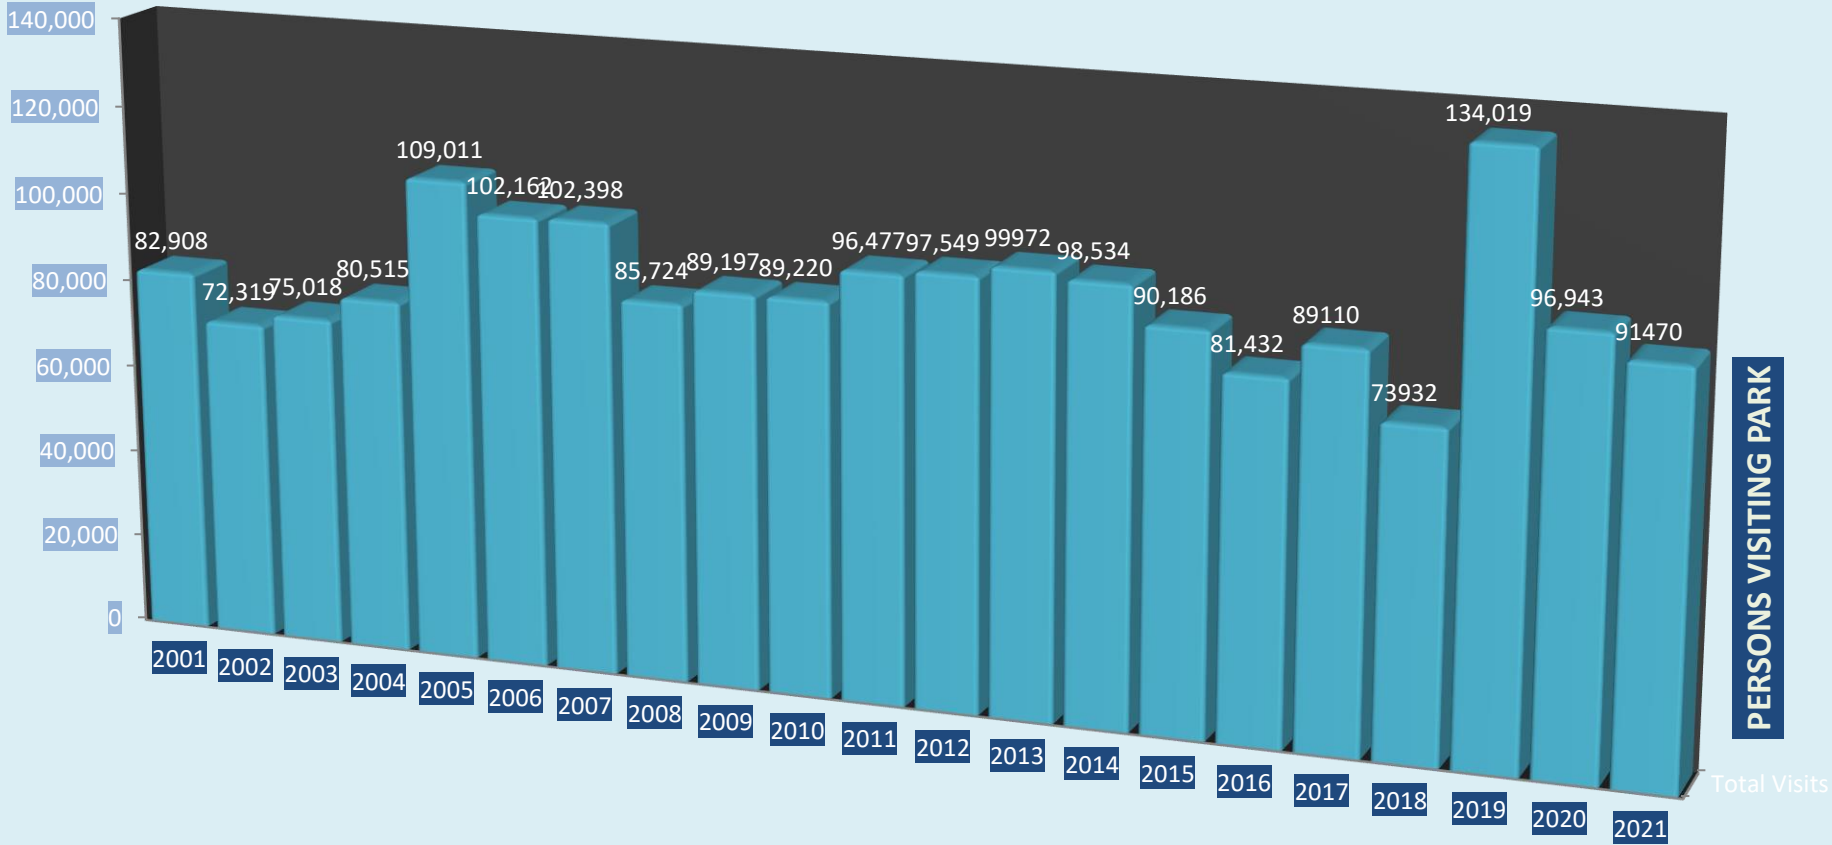

# GRAHAM CAVE STATE PARK ANNUAL ATTENDANCE

21 YEAR PROFILE

PERSONS VISITING PARK

Total Visits