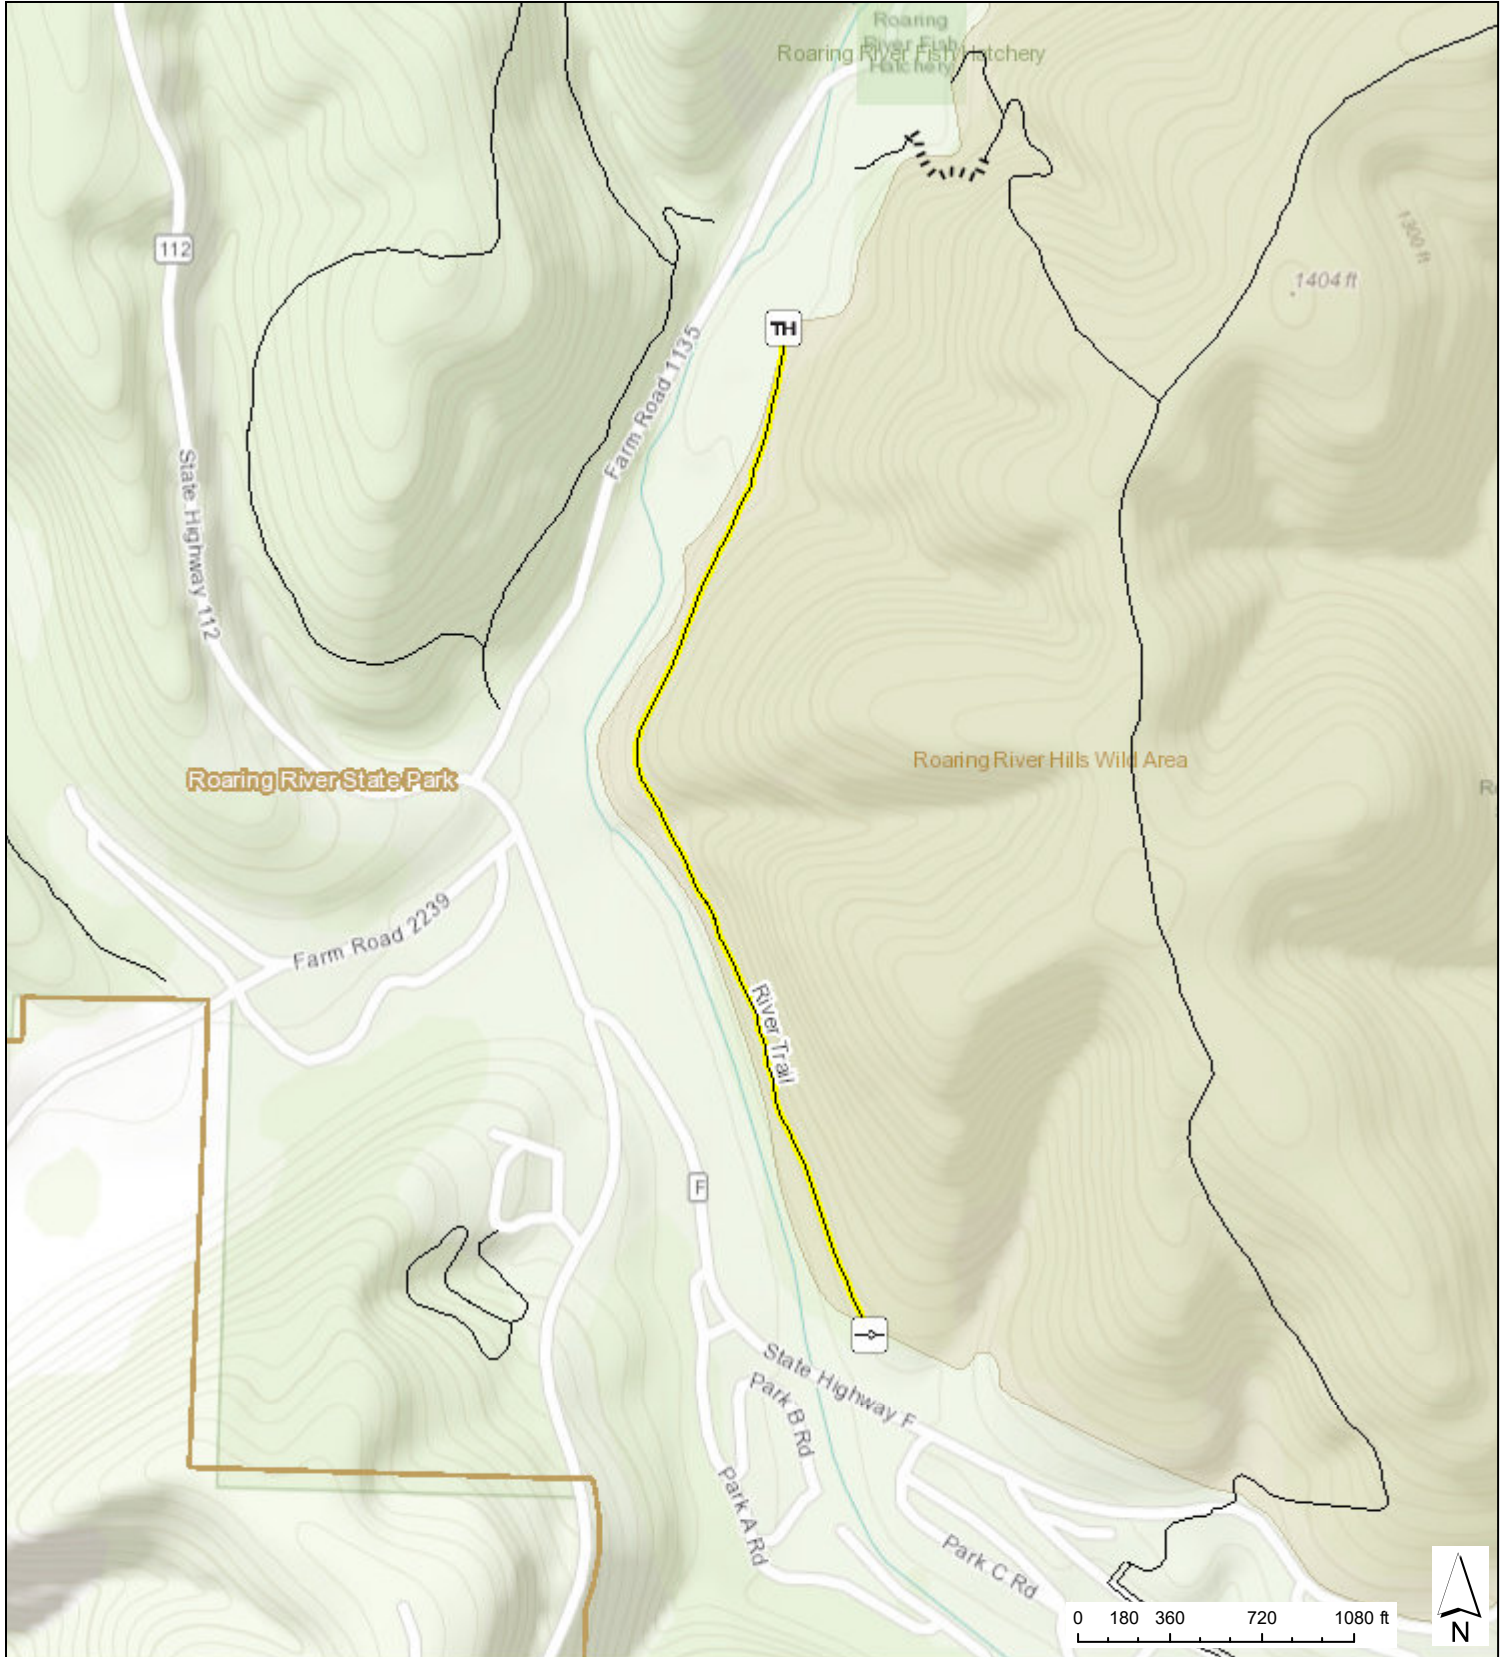

Roaring River State Park River Trail

Sources: Esri, HERE, Garmin, Intermap, increment P Corp., GEBCO, USGS, FAO, NPS, NRCAN, GeoBase, IGN, Kadaster NL, Ordnance November 13, 2020 2:25:29 PM CDT