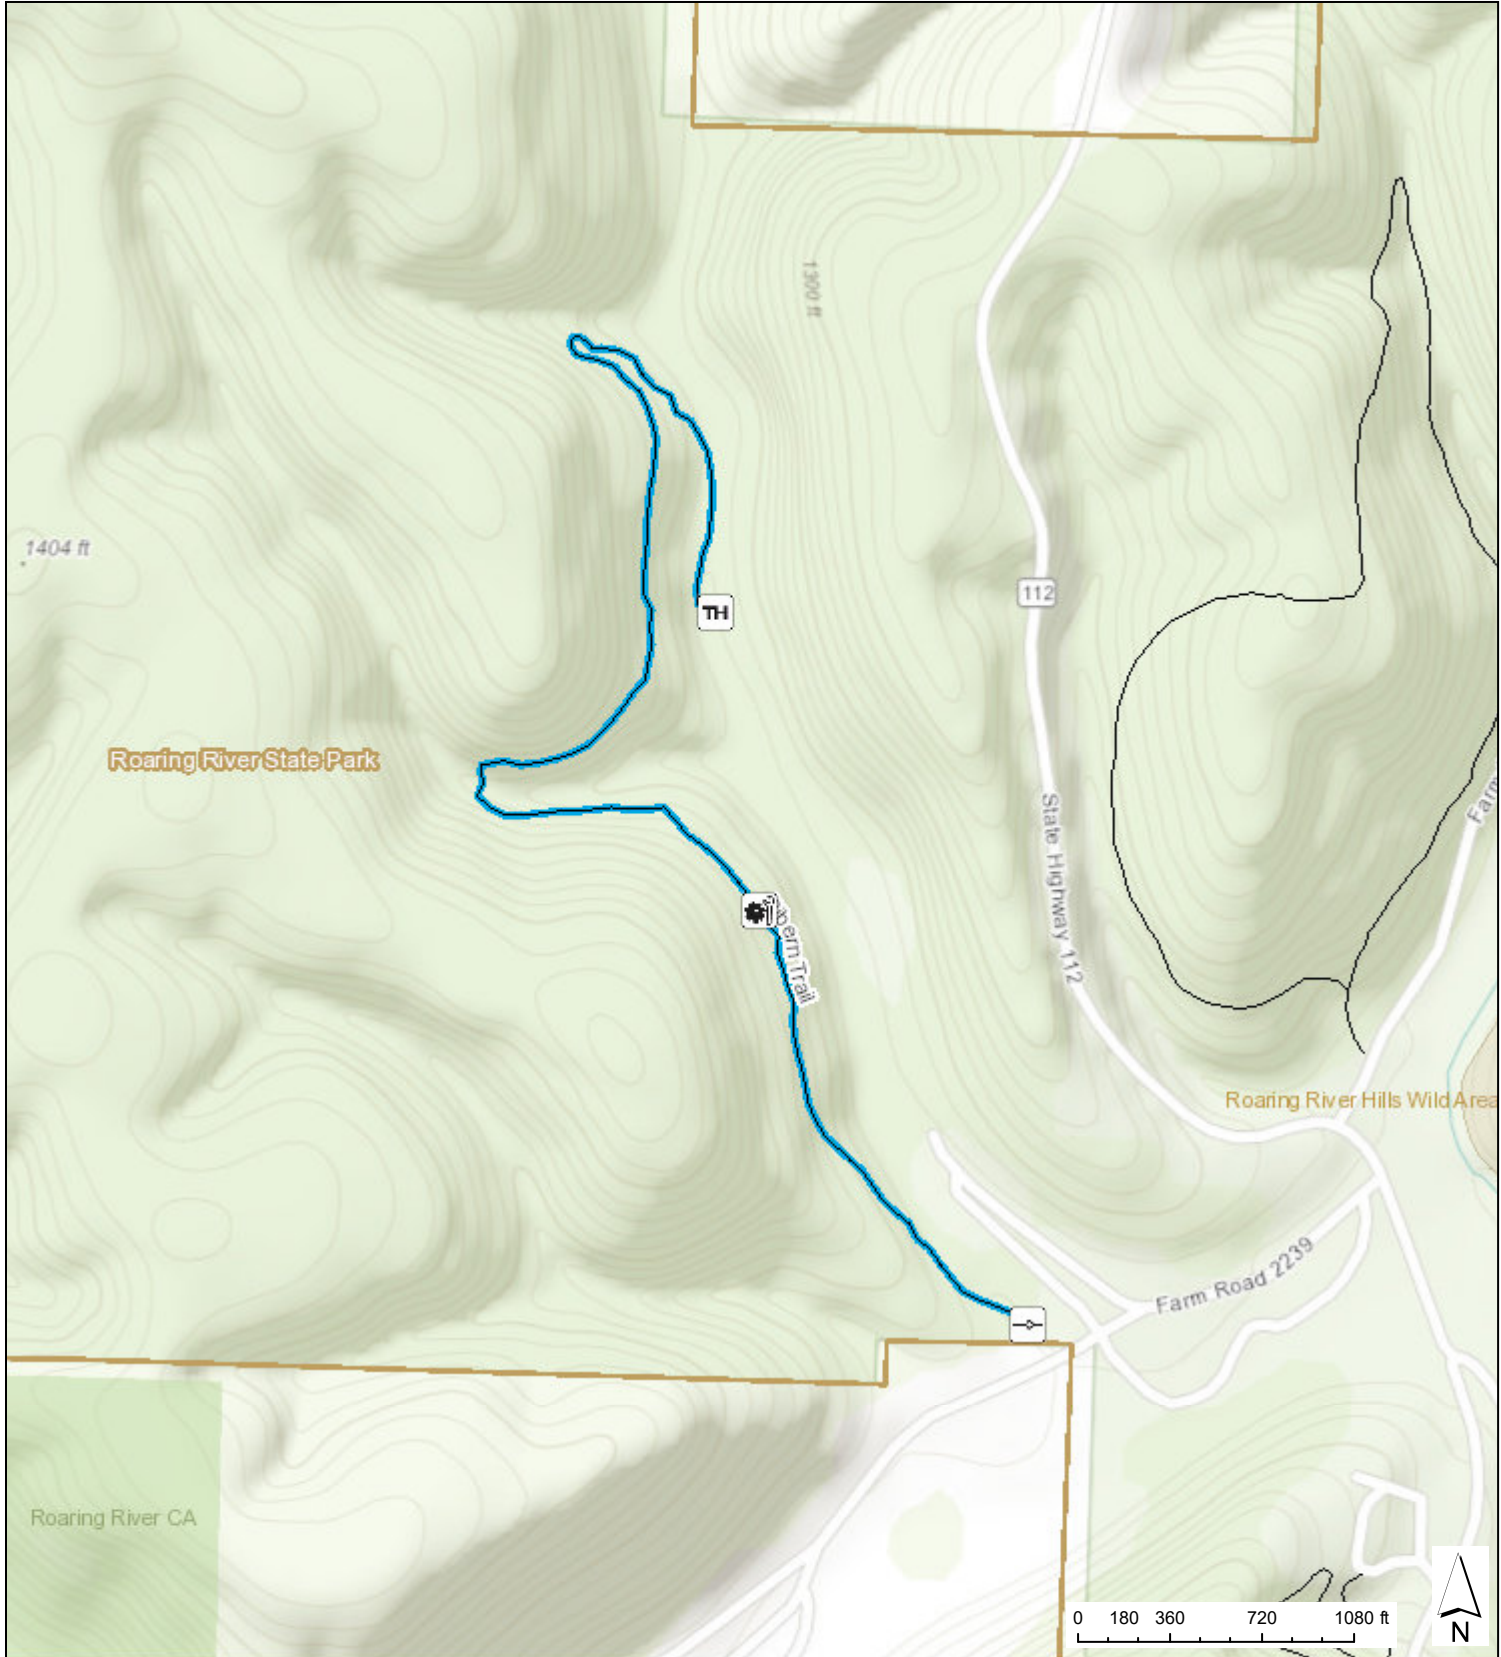

Roaring River State Park Pibern Trail

Sources: Esri, HERE, Garmin, Intermap, increment P Corp., GEBCO, USGS, FAO, NPS, NRCAN, GeoBase, IGN, Kadaster NL, Ordnance November 13, 2020 2:23:40 PM CDT