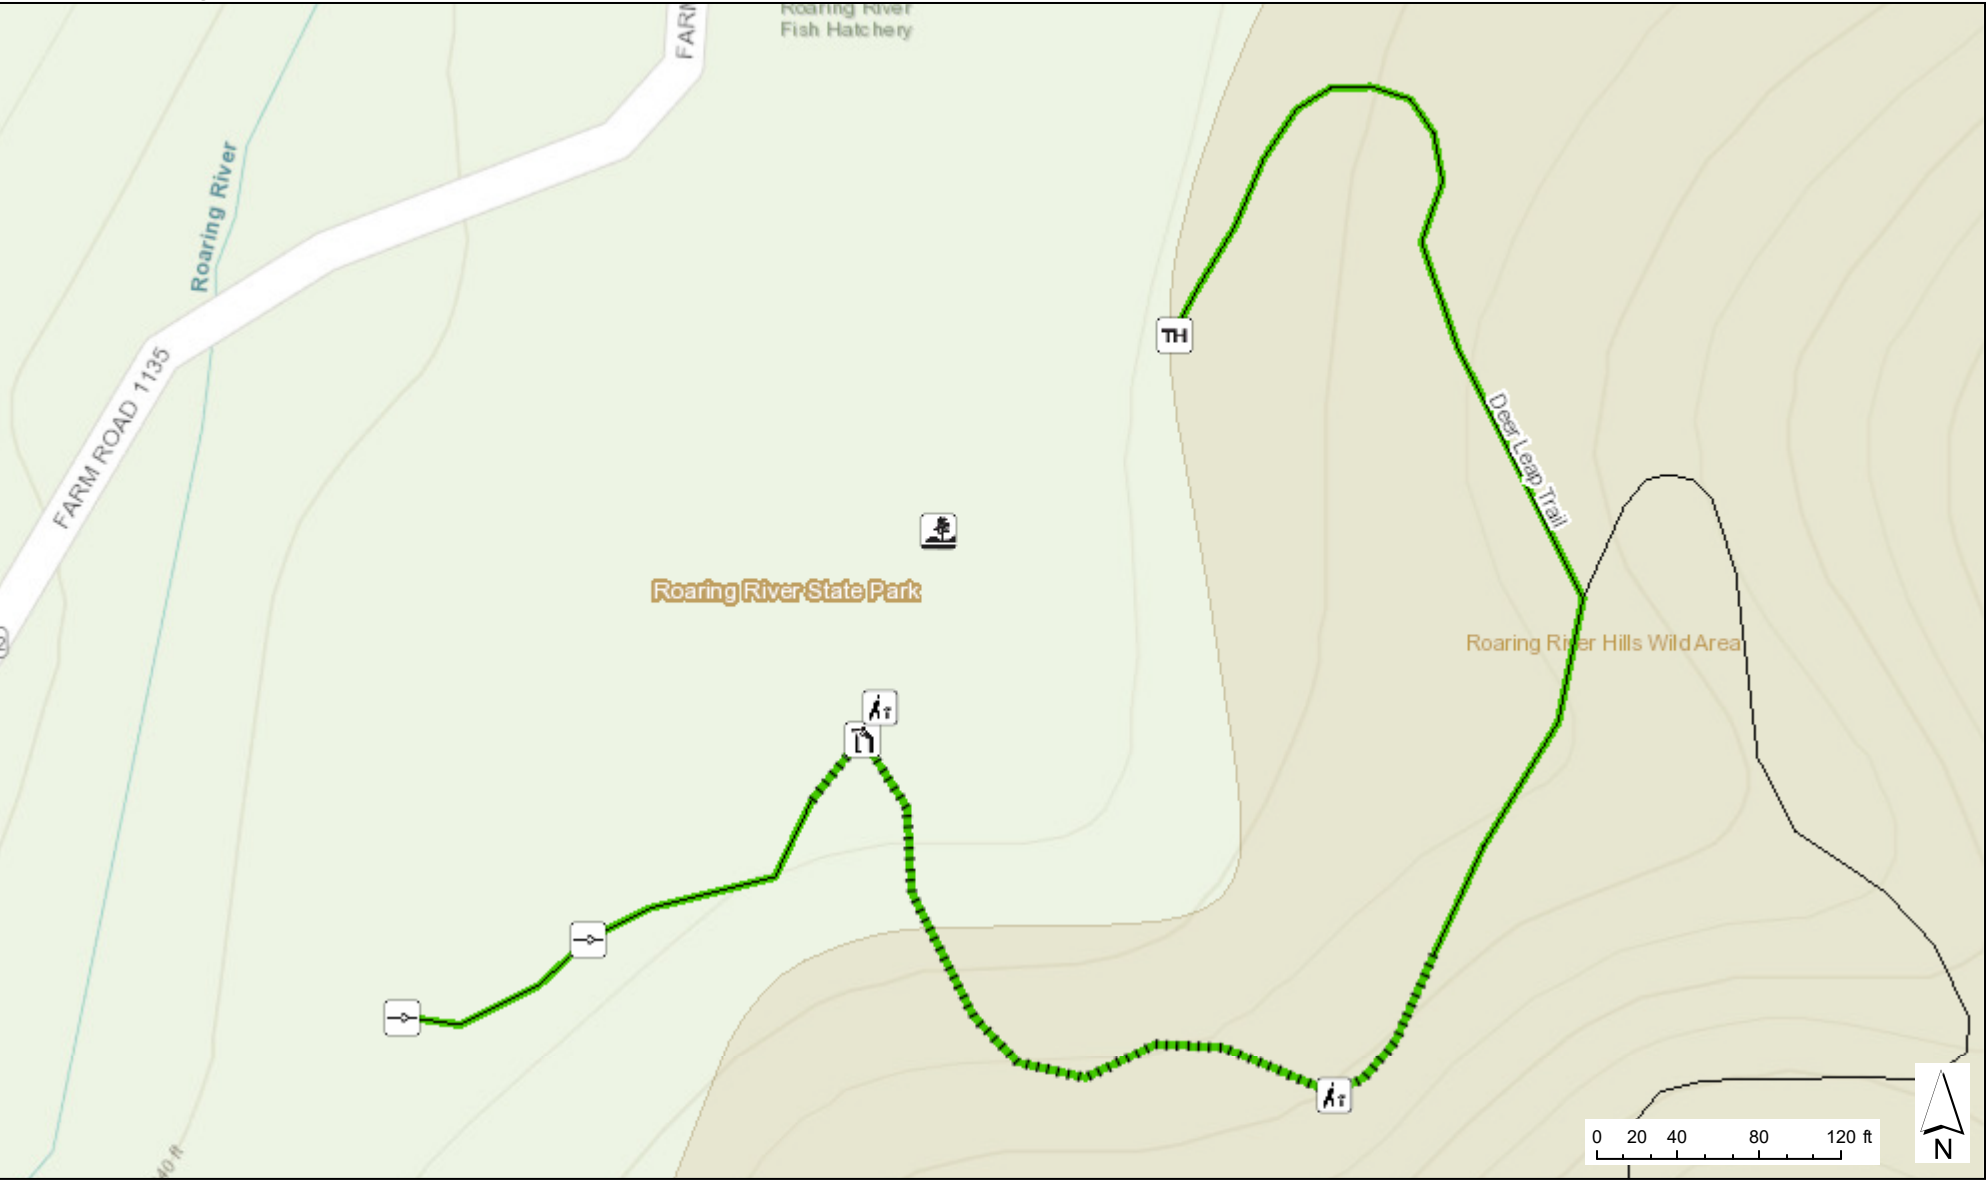

Roaring River State Park Deer Leap Trail

Sources: Esri, HERE, Garmin, Intermap, increment P Corp., GEBCO, USGS, FAO, NPS, NRCAN, GeoBase, IGN, Kadaster NL, Ordnance Survey, Esri Japan, METI, Esri November 13, 2020 2:24:26 PM CDT