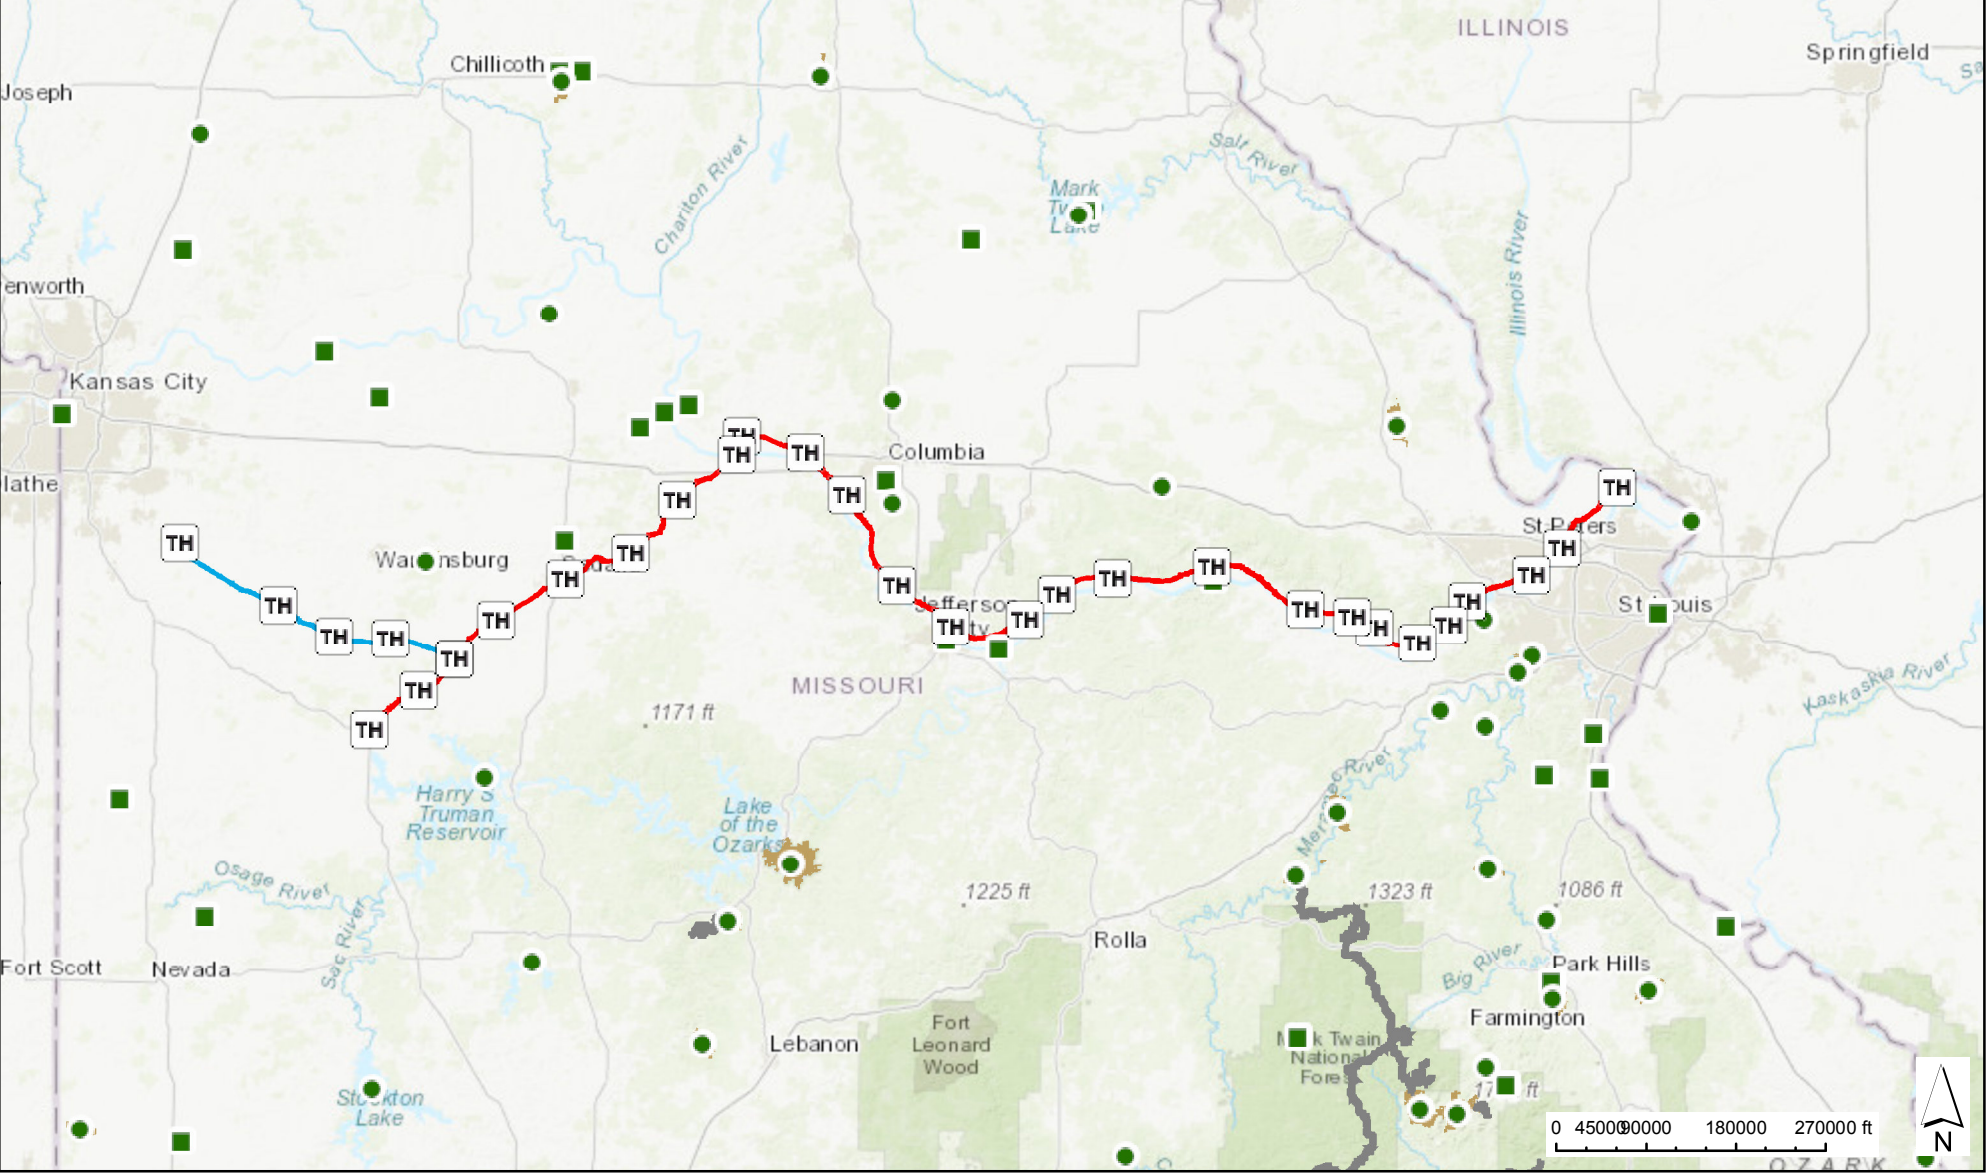

Katy Trail State Park

Katy Trail

Sources: Esri, HERE, Garmin, Intermap, increment P Corp., GEBCO, USGS, FAO, NPS, NRCAN, GeoBase, IGN, Kadaster NL, Ordnance Survey, Esri Japan, METI, Esri China March 1, 2019 1:20:13 PM CDT